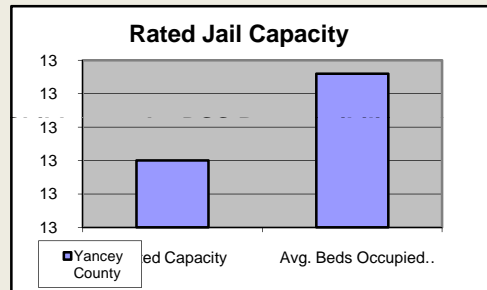

Yancey County

Pop. 18,456

Demographics

Tax & Finance

Justice & Public Safety

Agriculture

Present Use Property

Percent Farmland

Average Age of Farmers

Number of Farms

Total Crop & Livestock Value

Education

Health & Human Services

Health & Human Services

Percentage Population in Poverty

Children Under DSS Responsibility