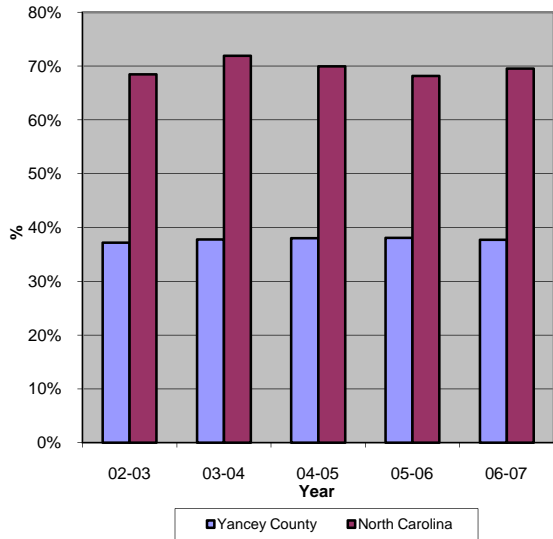

Yancey County

Pop. 18,456

Demographics

Tax & Finance

Justice & Public Safety

Agriculture

Present Use Property

Percent Farmland

Average Age of Farmers

Number of Farms

Total Crop & Livestock Value

Education

Health & Human Services

Health & Human Services

Percentage Population in Poverty

Children Under DSS Responsibility