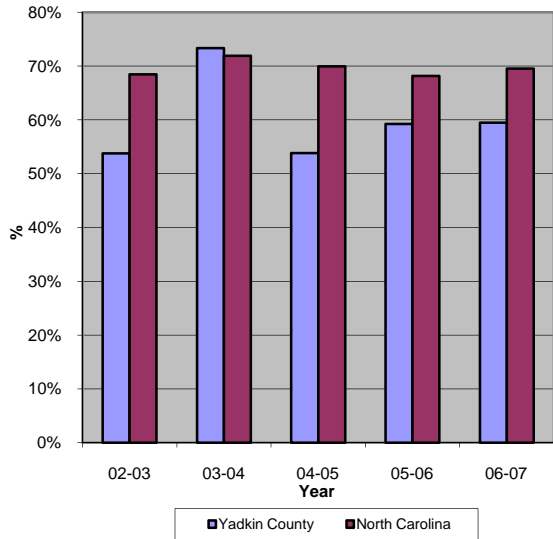

Yadkin County

Pop. 37,797

Demographics

Tax & Finance

Justice & Public Safety

Agriculture

Present Use Property

Percent Farmland

Average Age of Farmers

Number of Farms

Total Crop & Livestock Value

Education

Health & Human Services

Health & Human Services

Environment