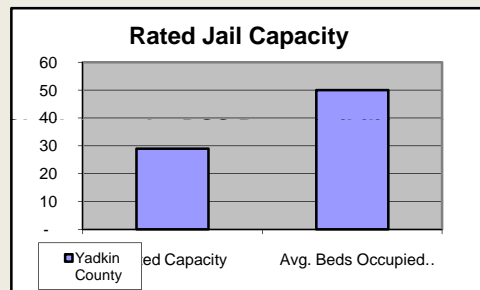

Yadkin County

Pop. 37,797

Demographics

Tax & Finance

Justice & Public Safety

Agriculture

Present Use Property

Percent Farmland