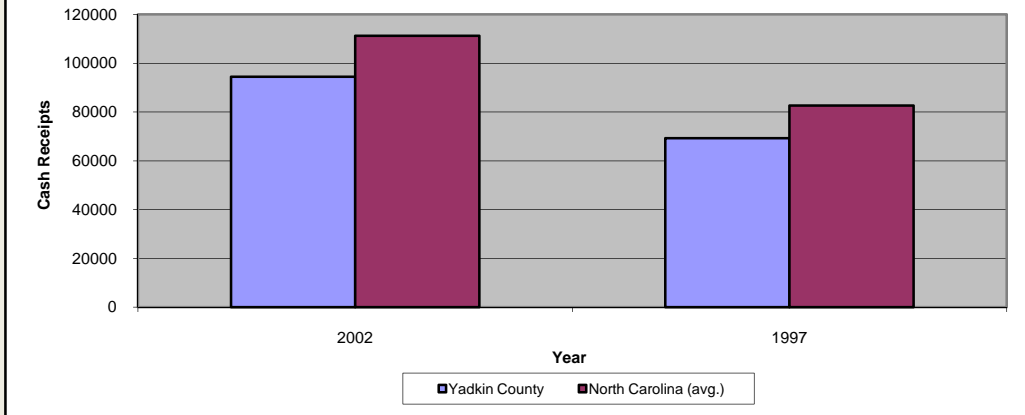

Total Crop & Livestock Value