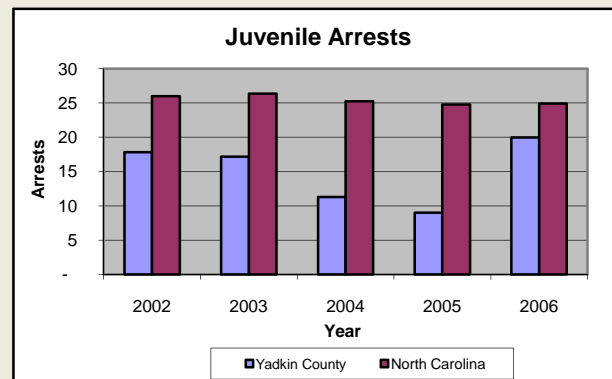

Yadkin County

Pop. 37,797

Demographics

Tax & Finance

Justice & Public Safety

Agriculture

Present Use Property

Percent Farmland

Average Age of Farmers

Number of Farms

Total Crop & Livestock Value

Education

Health & Human Services

Health & Human Services

Environment