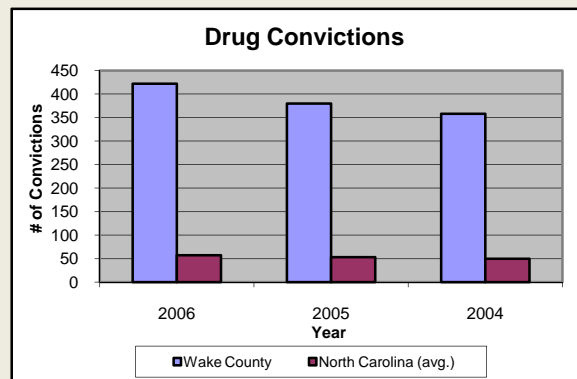

Wake County

Pop. 832,970

Demographics

Tax & Finance

Justice & Public Safety

Agriculture

Present Use Property

Percent Farmland

Average Age of Farmers

Number of Farms

Total Crop & Livestock Value

Education

Health & Human Services

Health & Human Services

Environment