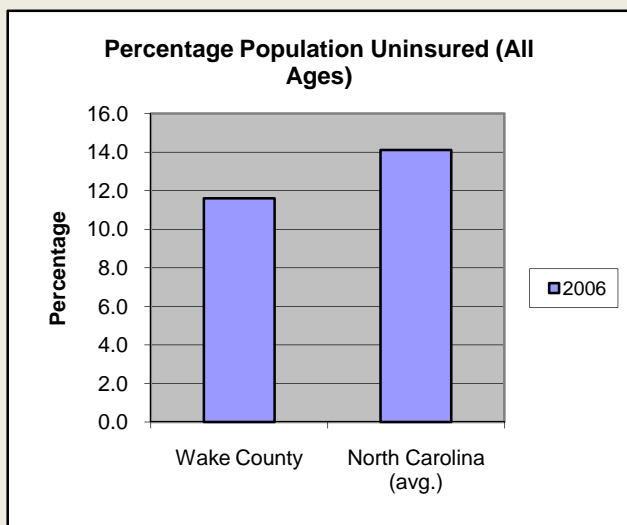

Wake County

Pop. 832,970

Demographics

Tax & Finance

Justice & Public Safety

Agriculture

Present Use Property

Percent Farmland

Average Age of Farmers

Number of Farms

Total Crop & Livestock Value

Education

Health & Human Services

Health & Human Services

Environment