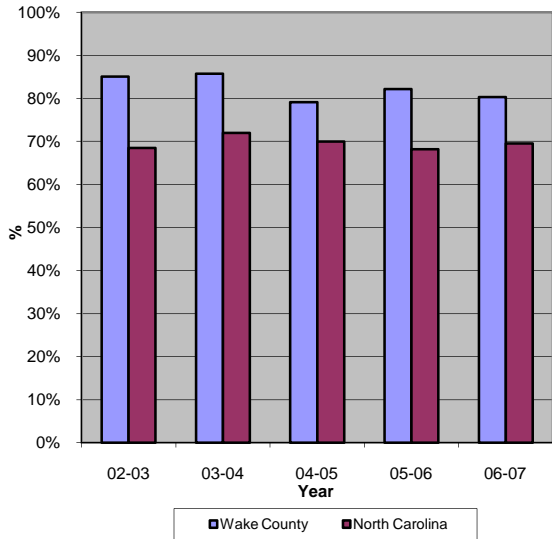

Wake County

Pop. 832,970

Demographics

Tax & Finance

Justice & Public Safety

Agriculture

Present Use Property

Percent Farmland

Average Age of Farmers

Number of Farms

Total Crop & Livestock Value

Education

Health & Human Services

Health & Human Services

Environment