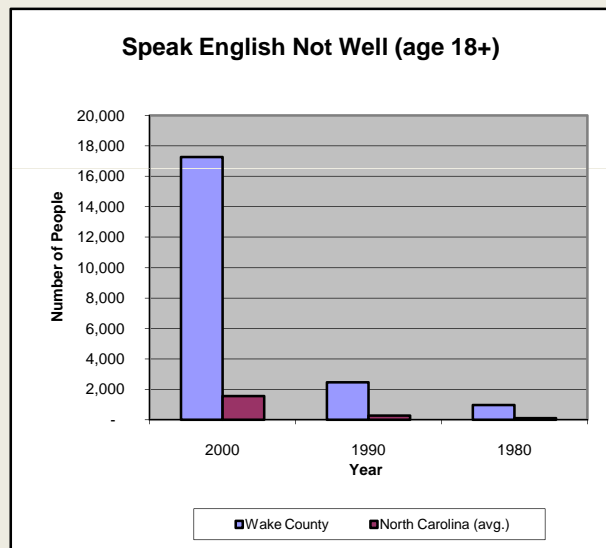

Wake County

Pop. 832,970

Demographics

Tax & Finance

Justice & Public Safety

Agriculture

Present Use Property

Percent Farmland

Average Age of Farmers

Number of Farms

Total Crop & Livestock Value

Education

Health & Human Services

Health & Human Services

Environment