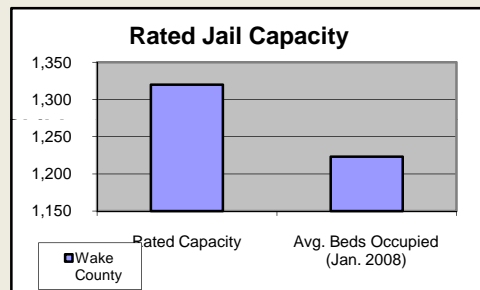

Wake County

Pop. 832,970

Demographics

Tax & Finance

Justice & Public Safety

Agriculture

Present Use Property

Percent Farmland