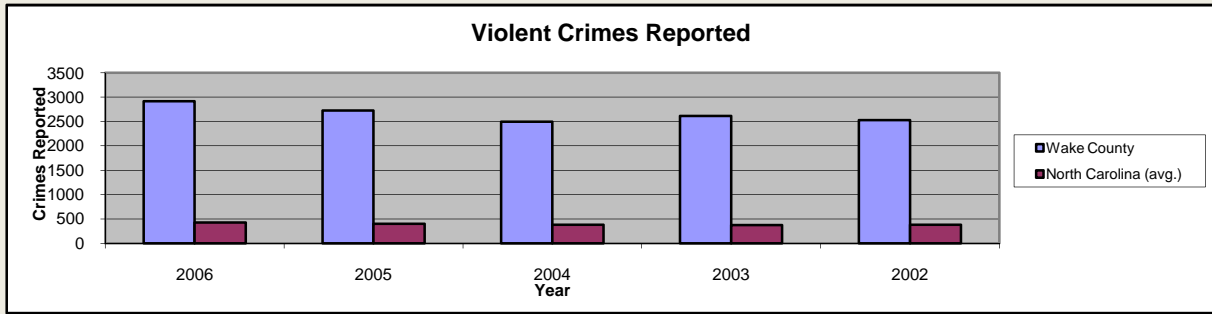

Wake County

Pop. 832,970

Demographics

Tax & Finance

Justice & Public Safety

Agriculture

Present Use Property

Percent Farmland

Average Age of Farmers

Number of Farms

Total Crop & Livestock Value

Education

Health & Human Services

Health & Human Services

Environment