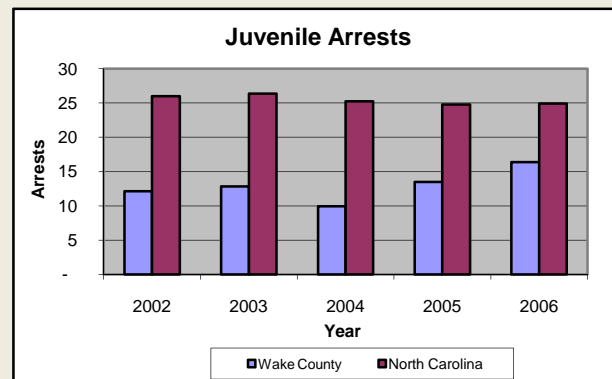

Wake County

Pop. 832,970

Demographics

Tax & Finance

Justice & Public Safety

Agriculture

Present Use Property

Percent Farmland

Average Age of Farmers

Number of Farms

Total Crop & Livestock Value

Education

Health & Human Services

Health & Human Services

Environment