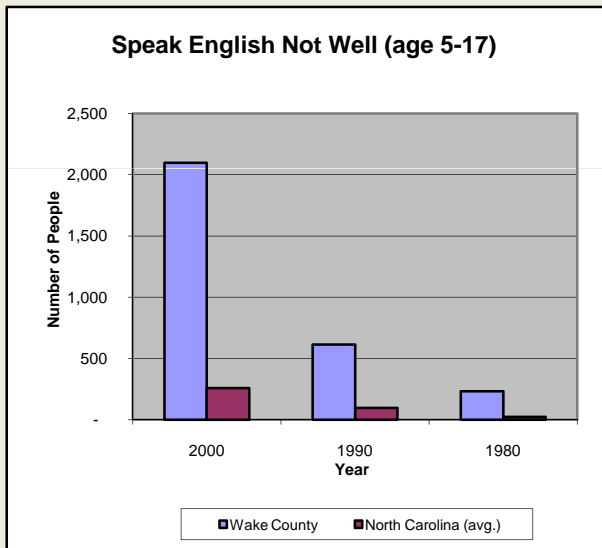

Wake County

Pop. 832,970

Demographics

Tax & Finance

Justice & Public Safety

Agriculture

Present Use Property

Percent Farmland

Average Age of Farmers

Number of Farms

Total Crop & Livestock Value

Education

Health & Human Services

Health & Human Services

Environment