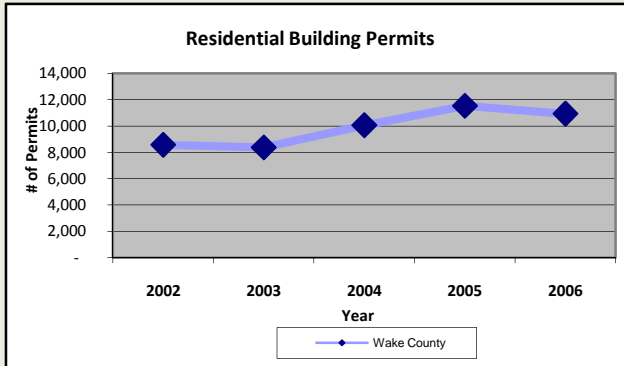

Wake County

Pop. 832,970

Demographics

Tax & Finance

Justice & Public Safety

Agriculture

Present Use Property

Percent Farmland