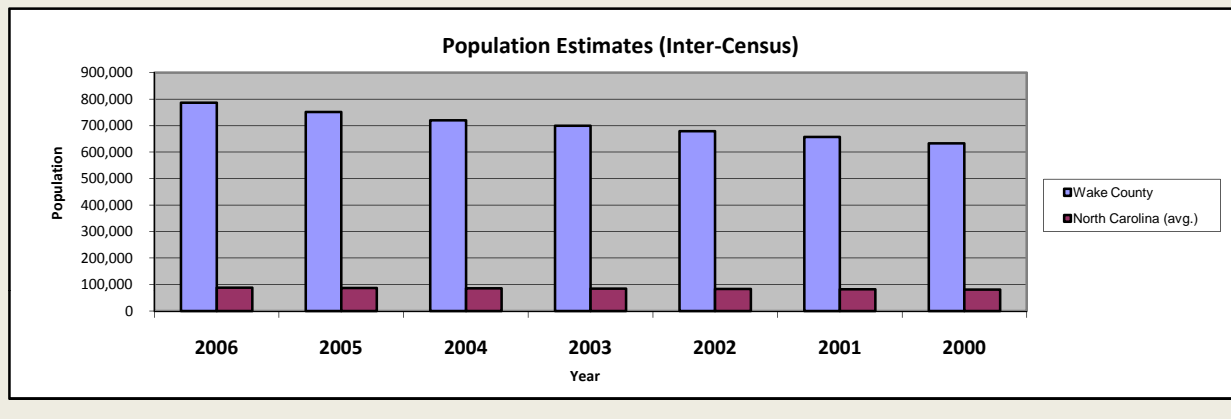

Wake County

Pop. 832,970

Demographics

Tax & Finance

Justice & Public Safety

Agriculture

Present Use Property

Percent Farmland

Average Age of Farmers

Number of Farms

Total Crop & Livestock Value

Education

Health & Human Services

Health & Human Services

Environment