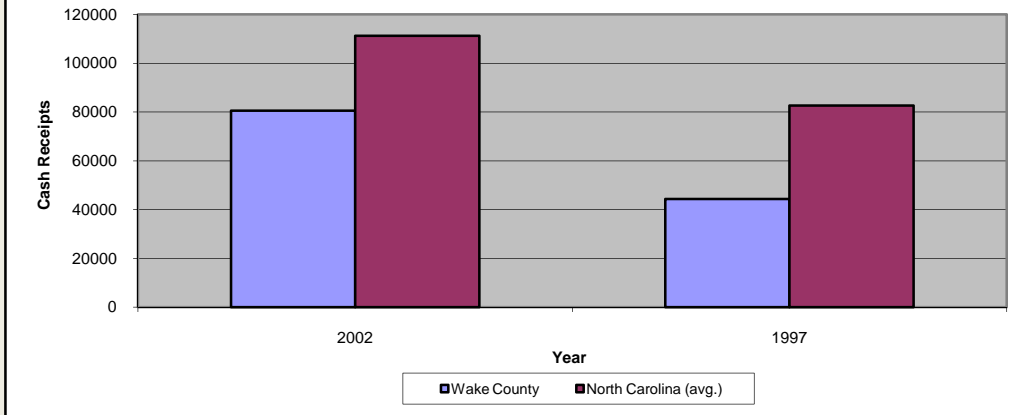

Total Crop & Livestock Value