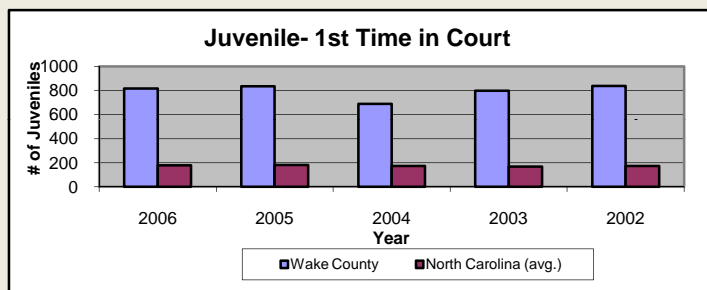

Wake County

Pop. 832,970

Demographics

Tax & Finance

Justice & Public Safety

Agriculture

Present Use Property

Percent Farmland

Average Age of Farmers

Number of Farms

Total Crop & Livestock Value

Education

Health & Human Services

Health & Human Services

Environment