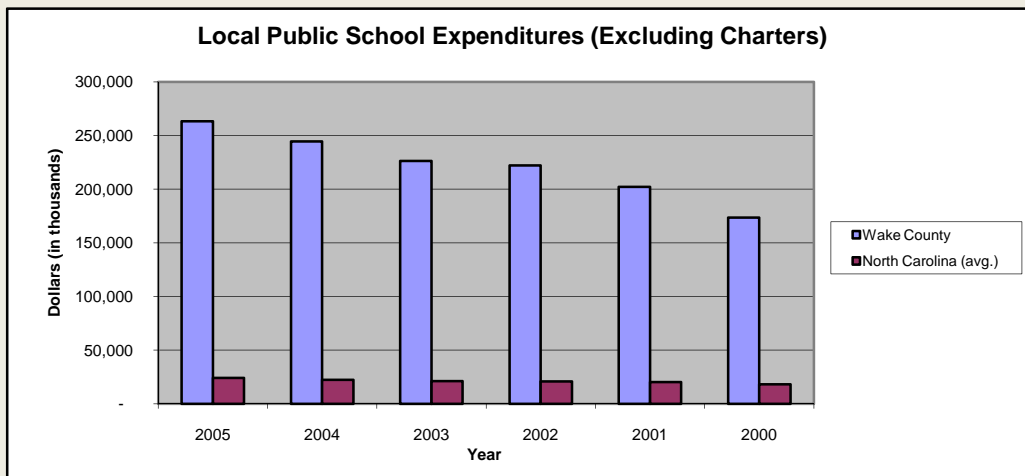

Wake County

Pop. 832,970

Demographics

Tax & Finance

Justice & Public Safety

Agriculture

Present Use Property

Percent Farmland

Average Age of Farmers

Number of Farms

Total Crop & Livestock Value

Education

Health & Human Services

Health & Human Services

Environment