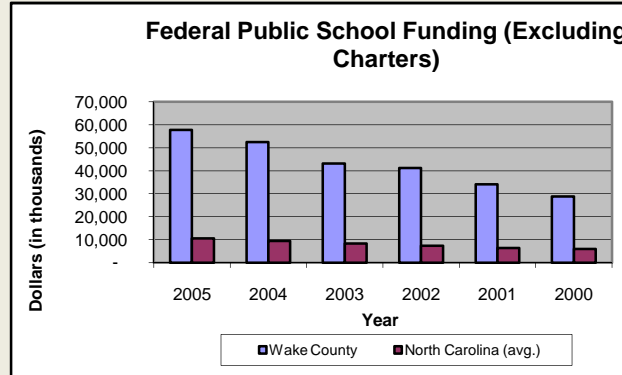

Wake County

Pop. 832,970

Demographics

Tax & Finance

Justice & Public Safety

Agriculture

Present Use Property

Percent Farmland

Average Age of Farmers

Number of Farms

Total Crop & Livestock Value

Education

Health & Human Services

Health & Human Services

Environment