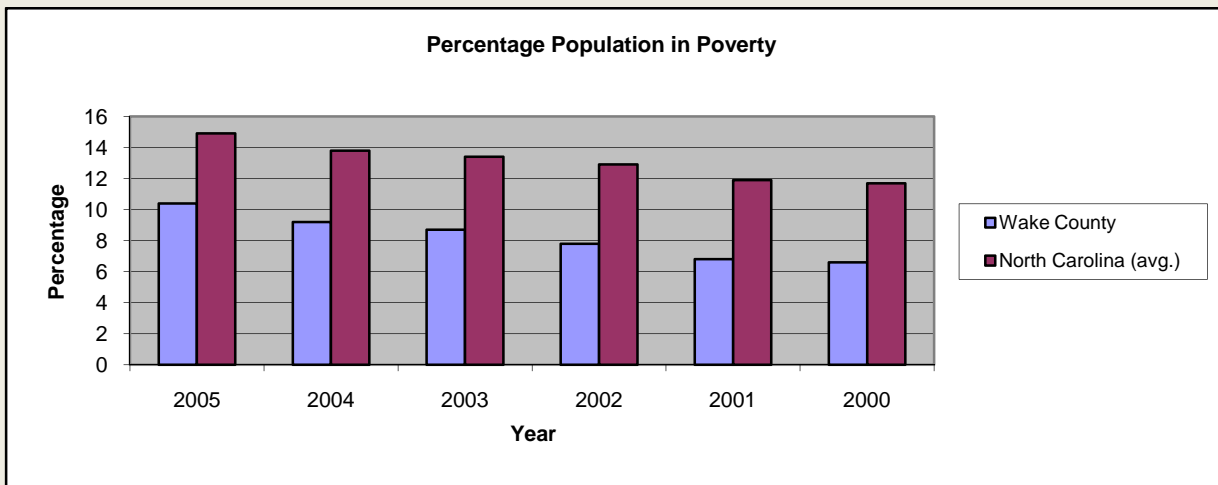

Wake County

Pop. 832,970

Demographics

Tax & Finance

Justice & Public Safety

Agriculture

Present Use Property

Percent Farmland

Average Age of Farmers

Number of Farms

Total Crop & Livestock Value

Education

Health & Human Services

Health & Human Services

Environment