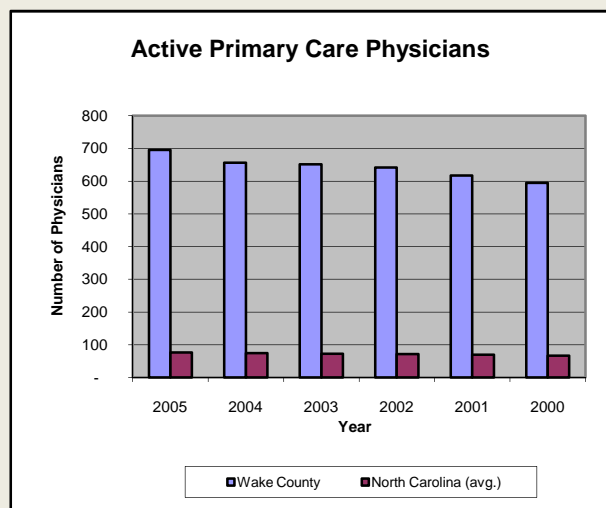

Wake County

Pop. 832,970

Demographics

Tax & Finance

Justice & Public Safety

Agriculture

Present Use Property

Percent Farmland

Average Age of Farmers

Number of Farms

Total Crop & Livestock Value

Education

Health & Human Services

Health & Human Services

Environment