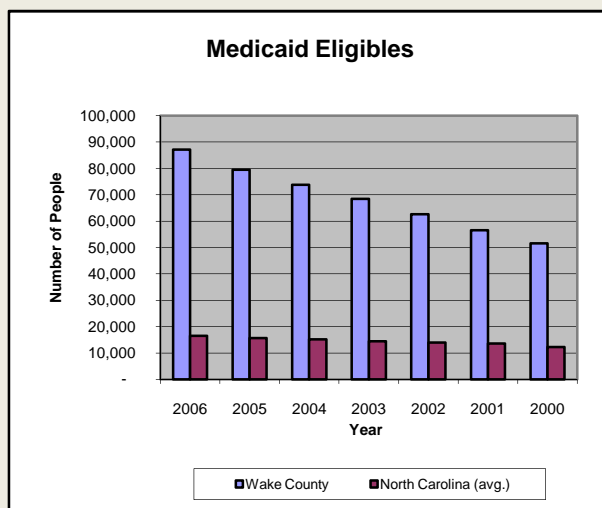

Wake County

Pop. 832,970

Demographics

Tax & Finance

Justice & Public Safety

Agriculture

Present Use Property

Percent Farmland

Average Age of Farmers

Number of Farms

Total Crop & Livestock Value

Education

Health & Human Services

Health & Human Services

Environment