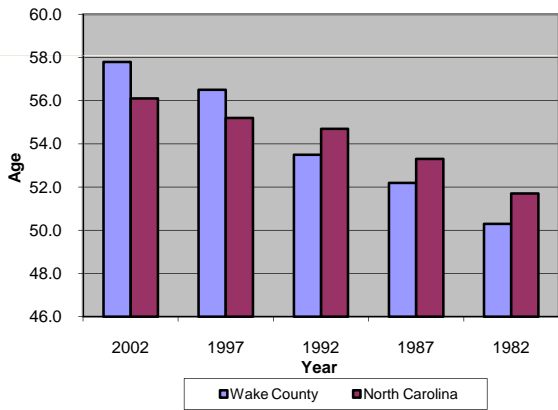

Wake County

Pop. 832,970

Demographics

Tax & Finance

Justice & Public Safety

Agriculture

Present Use Property

Percent Farmland

Average Age of Farmers

Number of Farms

Total Crop & Livestock Value

Education

Health & Human Services

Health & Human Services

Environment