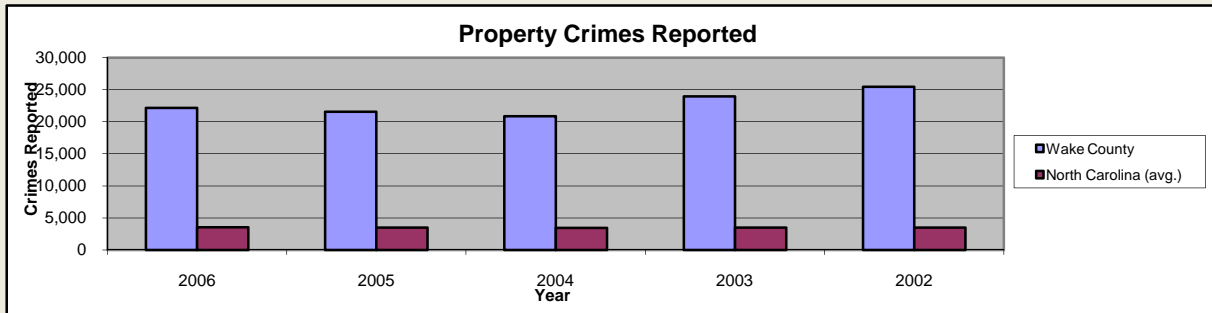

Wake County

Pop. 832,970

Demographics

Tax & Finance

Justice & Public Safety

Agriculture

Present Use Property

Percent Farmland

Average Age of Farmers

Number of Farms

Total Crop & Livestock Value

Education

Health & Human Services

Health & Human Services

Environment