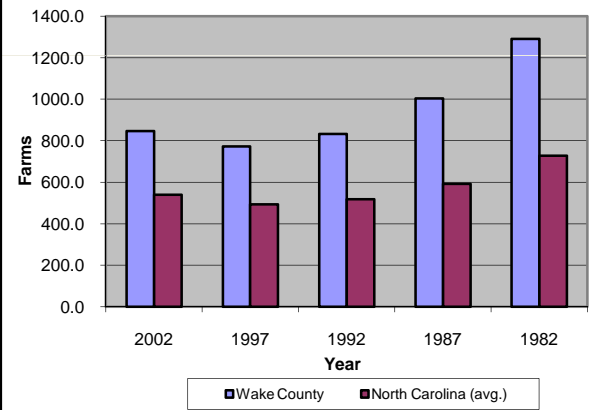

Wake County

Pop. 832,970

Demographics

Tax & Finance

Justice & Public Safety

Agriculture

Present Use Property

Percent Farmland

Average Age of Farmers

Number of Farms

Total Crop & Livestock Value

Education

Health & Human Services

Health & Human Services

Environment