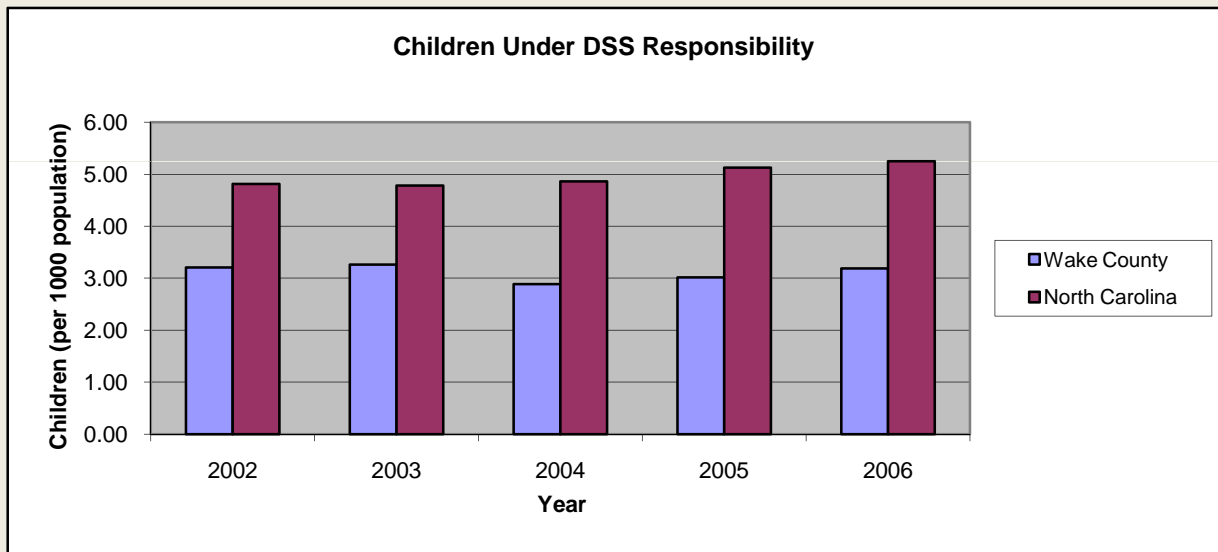

Wake County

Pop. 832,970

Demographics

Tax & Finance

Justice & Public Safety

Agriculture

Present Use Property

Percent Farmland

Average Age of Farmers

Number of Farms

Total Crop & Livestock Value

Education

Health & Human Services

Health & Human Services

Environment