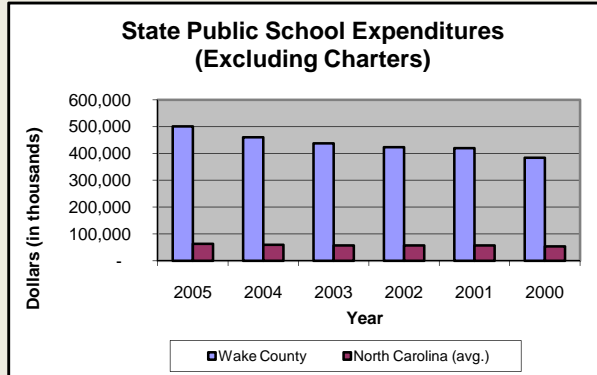

Wake County

Pop. 832,970

Demographics

Tax & Finance

Justice & Public Safety

Agriculture

Present Use Property

Percent Farmland

Average Age of Farmers

Number of Farms

Total Crop & Livestock Value

Education

Health & Human Services

Health & Human Services

Environment