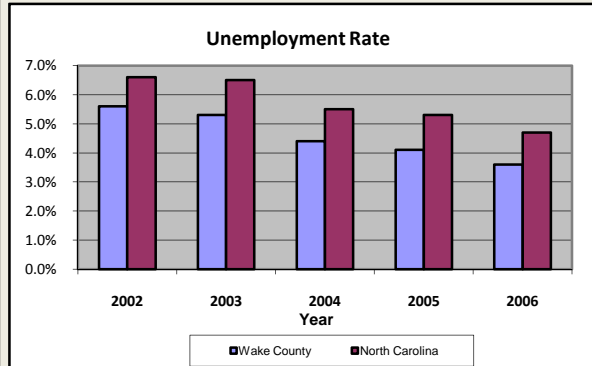

Wake County

Pop. 832,970

Demographics

Tax & Finance

Justice & Public Safety

Agriculture

Present Use Property

Percent Farmland

Average Age of Farmers

Number of Farms

Total Crop & Livestock Value

Education

Health & Human Services

Health & Human Services

Environment