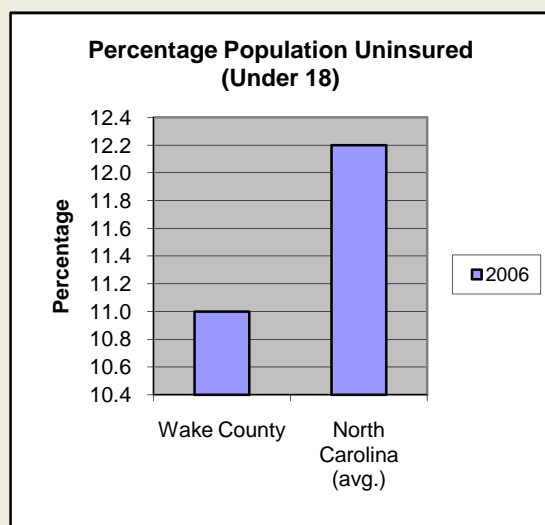

Wake County

Pop. 832,970

Demographics

Tax & Finance

Justice & Public Safety

Agriculture

Present Use Property

Percent Farmland

Average Age of Farmers

Number of Farms

Total Crop & Livestock Value

Education

Health & Human Services

Health & Human Services

Environment