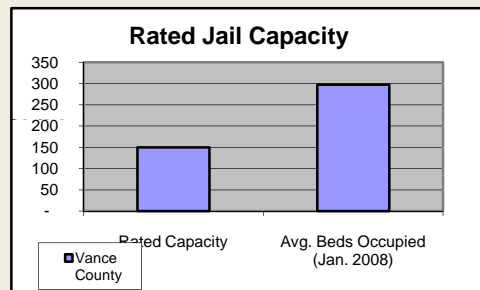

Vance County

Pop. 42,992

Demographics

Tax & Finance

Justice & Public Safety

Agriculture

Present Use Property

Percent Farmland