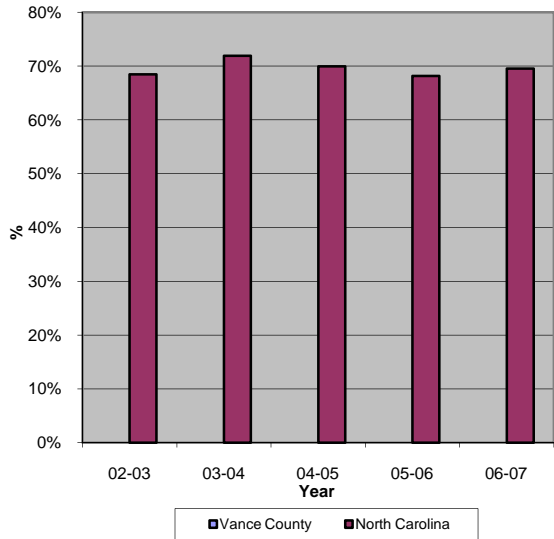

Vance County

Pop. 42,992

Demographics

Tax & Finance

Justice & Public Safety

Agriculture

Present Use Property

Percent Farmland

Average Age of Farmers

Number of Farms

Total Crop & Livestock Value

Education

Health & Human Services

Health & Human Services

Percentage Population in Poverty

Children Under DSS Responsibility