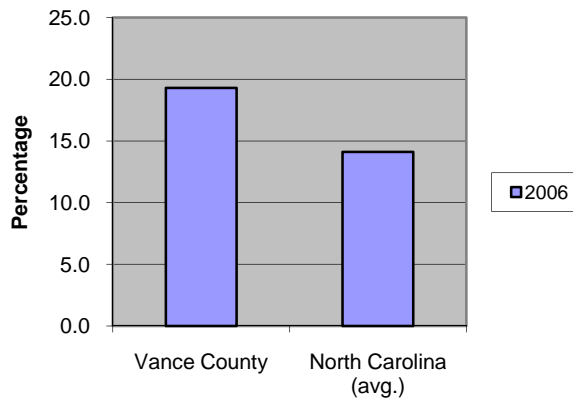

Vance County

Pop. 42,992

Demographics

Tax & Finance

Justice & Public Safety

Agriculture

Present Use Property

Percent Farmland

Average Age of Farmers

Number of Farms

Total Crop & Livestock Value

Education

Health & Human Services

Health & Human Services

Percentage Population in Poverty

Children Under DSS Responsibility

Percentage Population Uninsured (All Ages)

Percentage Population Uninsured (Under 18)

Environment