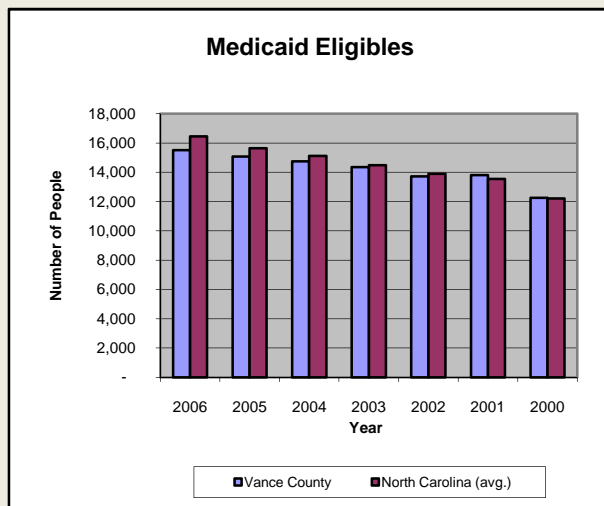

Vance County

Pop. 42,992

Demographics

Tax & Finance

Justice & Public Safety

Agriculture

Present Use Property

Percent Farmland

Average Age of Farmers

Number of Farms

Total Crop & Livestock Value

Education

Health & Human Services

Health & Human Services

Percentage Population in Poverty

Children Under DSS Responsibility