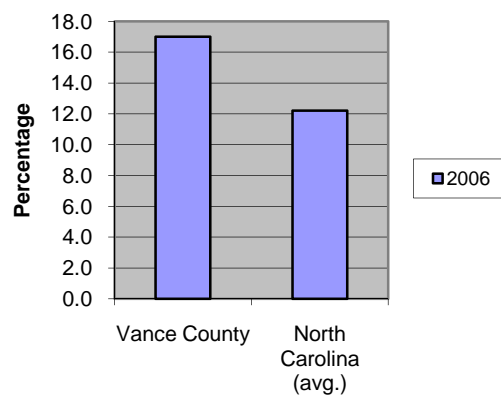

Vance County

Pop. 42,992

Demographics

Tax & Finance

Justice & Public Safety

Agriculture

Present Use Property

Percent Farmland

Average Age of Farmers

Number of Farms

Total Crop & Livestock Value

Education

Health & Human Services

Health & Human Services

Percentage Population in Poverty

Children Under DSS Responsibility

Percentage Population Uninsured (All Ages)

Percentage Population Uninsured (Under 18)

Environment