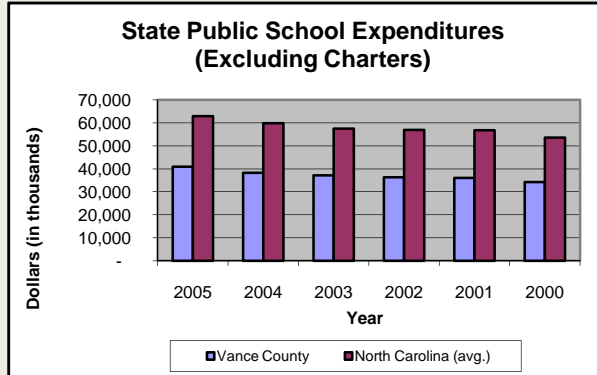

Vance County

Pop. 42,992

Demographics

Tax & Finance

Justice & Public Safety

Agriculture

Present Use Property

Percent Farmland

Average Age of Farmers

Number of Farms

Total Crop & Livestock Value

Education

Health & Human Services

Health & Human Services

Percentage Population in Poverty

Children Under DSS Responsibility