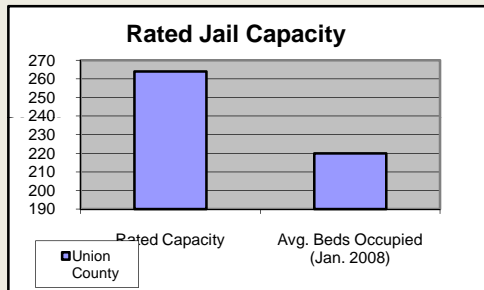

Union County

Pop. 184,675

Demographics

Tax & Finance

Justice & Public Safety

Agriculture

Present Use Property

Percent Farmland