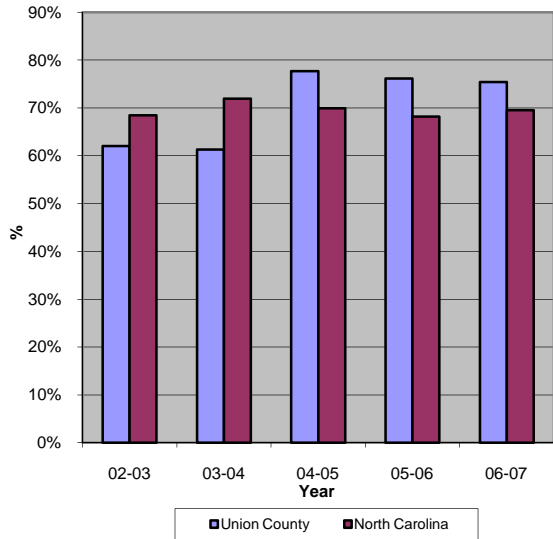

Union County

Pop. 184,675

Demographics

Tax & Finance

Justice & Public Safety

Agriculture

Present Use Property

Percent Farmland

Average Age of Farmers

Number of Farms

Total Crop & Livestock Value

Education

Health & Human Services

Health & Human Services

Environment