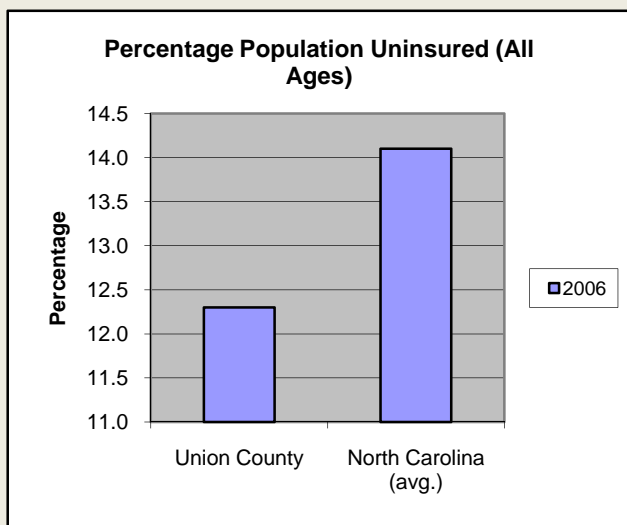

Union County

Pop. 184,675

Demographics

Tax & Finance

Justice & Public Safety

Agriculture

Present Use Property

Percent Farmland

Average Age of Farmers

Number of Farms

Total Crop & Livestock Value

Education

Health & Human Services

Health & Human Services

Environment