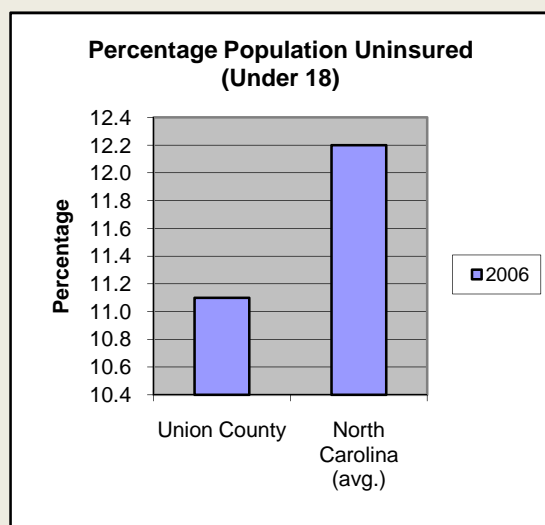

Union County

Pop. 184,675

Demographics

Tax & Finance

Justice & Public Safety

Agriculture

Present Use Property

Percent Farmland

Average Age of Farmers

Number of Farms

Total Crop & Livestock Value

Education

Health & Human Services

Health & Human Services

Environment