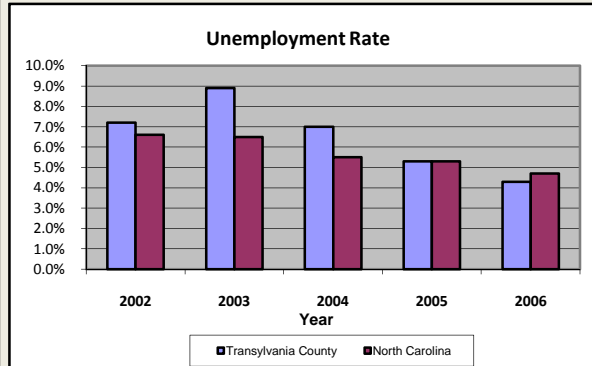

Transylvania County

Pop. 29,984

Demographics

Tax & Finance

Justice & Public Safety

Agriculture

Present Use Property

Percent Farmland

Average Age of Farmers

Number of Farms

Total Crop & Livestock Value

Education

Health & Human Services

Health & Human Services

Environment