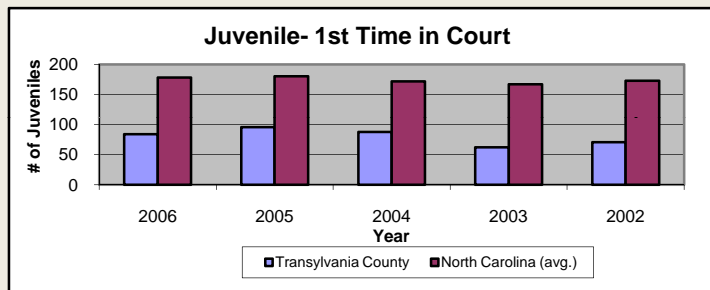

Transylvania County

Pop. 29,984

Demographics

Tax & Finance

Justice & Public Safety

Agriculture

Present Use Property

Percent Farmland

Average Age of Farmers

Number of Farms

Total Crop & Livestock Value

Education

Health & Human Services

Health & Human Services

Environment