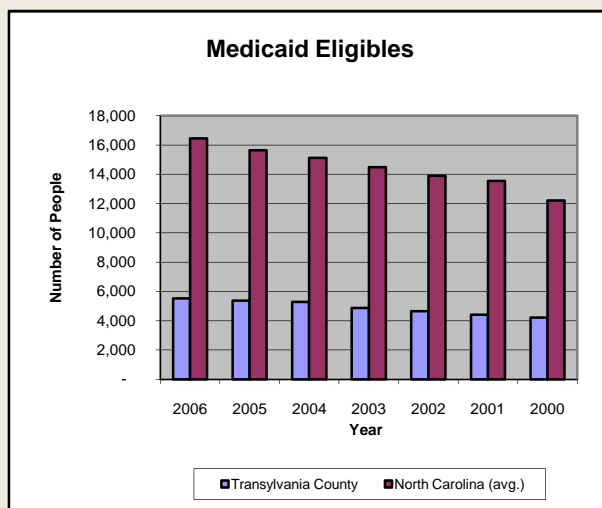

Transylvania County

Pop. 29,984

Demographics

Tax & Finance

Justice & Public Safety

Agriculture

Present Use Property

Percent Farmland

Average Age of Farmers

Number of Farms

Total Crop & Livestock Value

Education

Health & Human Services

Health & Human Services

Environment