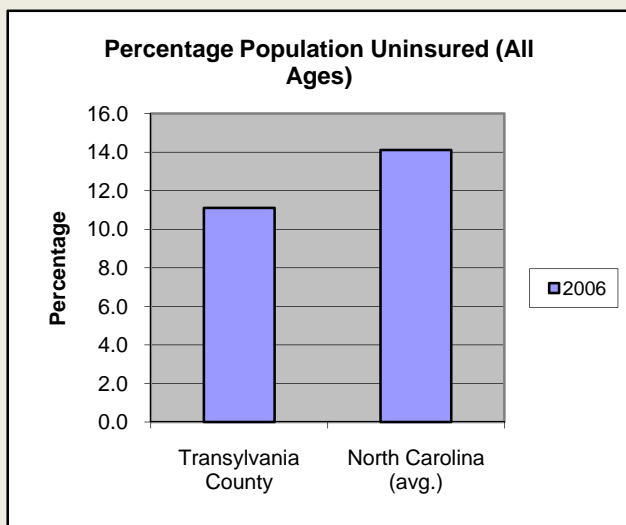

Transylvania County

Pop. 29,984

Demographics

Tax & Finance

Justice & Public Safety

Agriculture

Present Use Property

Percent Farmland

Average Age of Farmers

Number of Farms

Total Crop & Livestock Value

Education

Health & Human Services

Health & Human Services

Environment