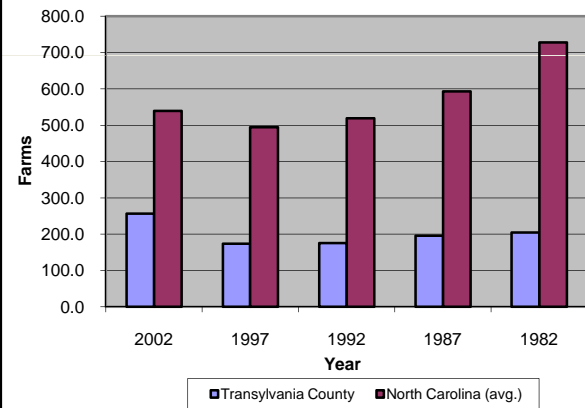

Transylvania County

Pop. 29,984

Demographics

Tax & Finance

Justice & Public Safety

Agriculture

Present Use Property

Percent Farmland

Average Age of Farmers

Number of Farms

Total Crop & Livestock Value

Education

Health & Human Services

Health & Human Services

Environment