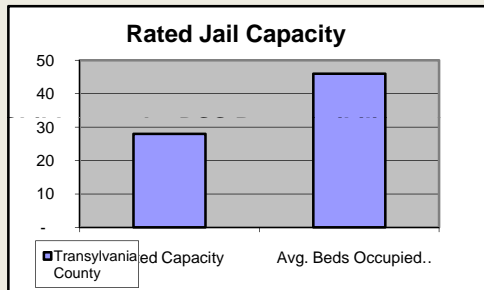

Transylvania County

Pop. 29,984

Demographics

Tax & Finance

Justice & Public Safety

Agriculture

Present Use Property

Percent Farmland