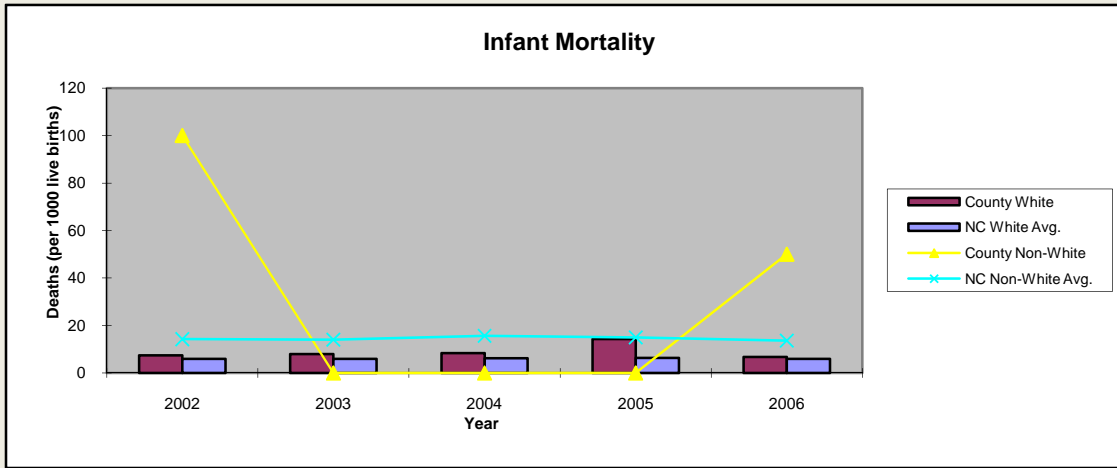

Transylvania County

Pop. 29,984

Demographics

Tax & Finance

Justice & Public Safety

Agriculture

Present Use Property

Percent Farmland

Average Age of Farmers

Number of Farms

Total Crop & Livestock Value

Education

Health & Human Services

Health & Human Services

Environment