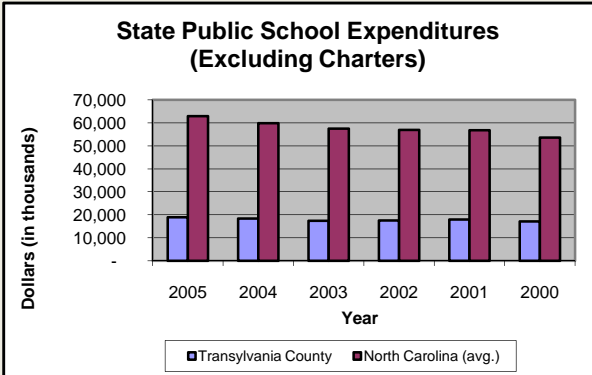

Transylvania County

Pop. 29,984

Demographics

Tax & Finance

Justice & Public Safety

Agriculture

Present Use Property

Percent Farmland

Average Age of Farmers

Number of Farms

Total Crop & Livestock Value

Education

Health & Human Services

Health & Human Services

Environment