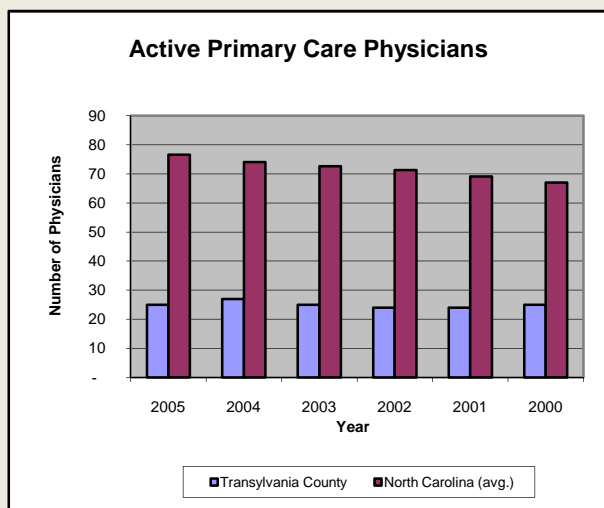

Transylvania County

Pop. 29,984

Demographics

Tax & Finance

Justice & Public Safety

Agriculture

Present Use Property

Percent Farmland

Average Age of Farmers

Number of Farms

Total Crop & Livestock Value

Education

Health & Human Services

Health & Human Services

Environment