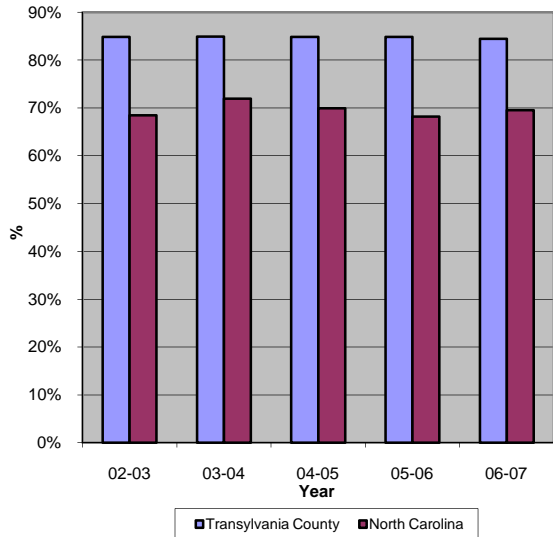

Transylvania County

Pop. 29,984

Demographics

Tax & Finance

Justice & Public Safety

Agriculture

Present Use Property

Percent Farmland

Average Age of Farmers

Number of Farms

Total Crop & Livestock Value

Education

Health & Human Services

Health & Human Services

Environment