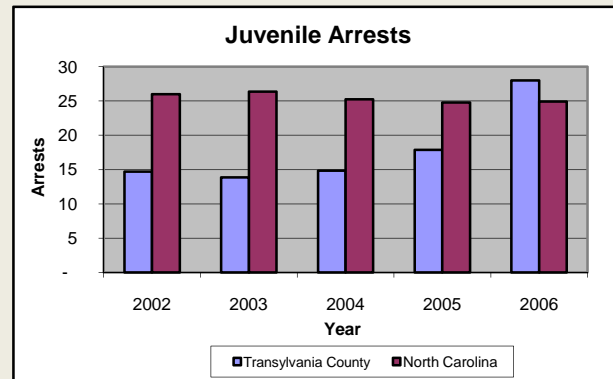

Transylvania County

Pop. 29,984

Demographics

Tax & Finance

Justice & Public Safety

Agriculture

Present Use Property

Percent Farmland

Average Age of Farmers

Number of Farms

Total Crop & Livestock Value

Education

Health & Human Services

Health & Human Services

Environment