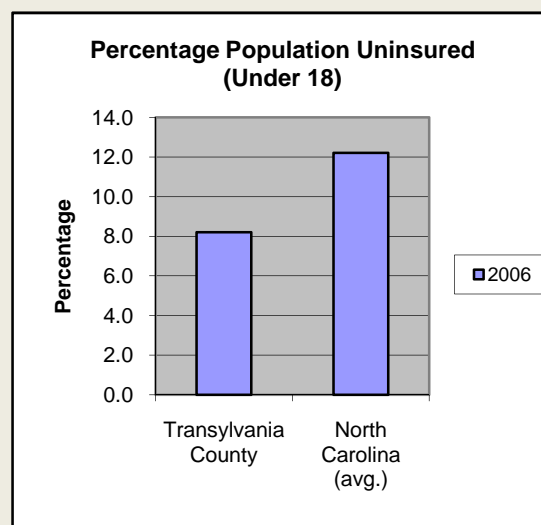

Transylvania County

Pop. 29,984

Demographics

Tax & Finance

Justice & Public Safety

Agriculture

Present Use Property

Percent Farmland

Average Age of Farmers

Number of Farms

Total Crop & Livestock Value

Education

Health & Human Services

Health & Human Services

Environment