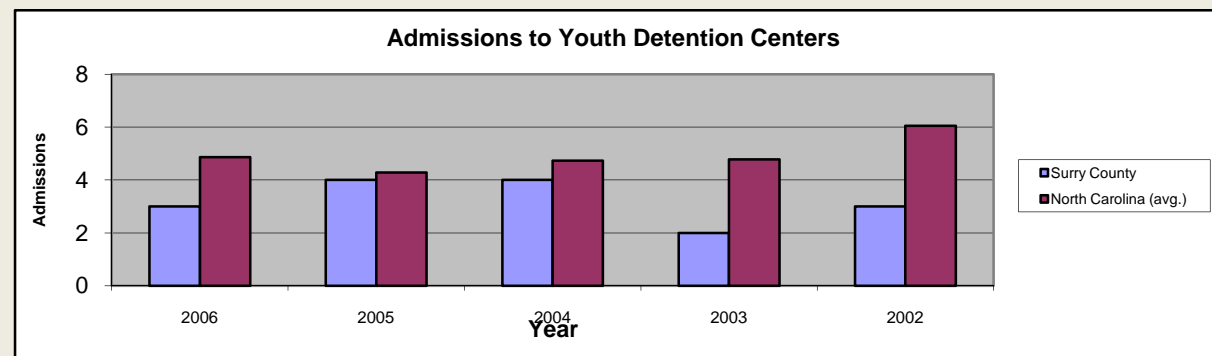

Justice & Public Safety