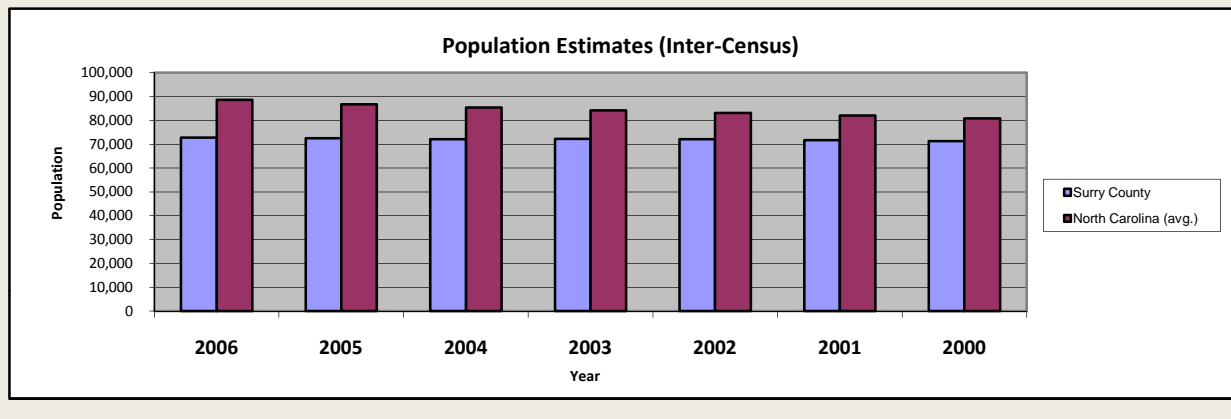

# Surry County

Pop. 72,380

## Demographics