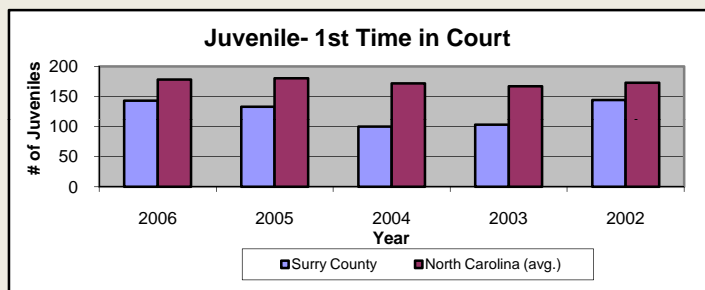

Justice & Public Safety