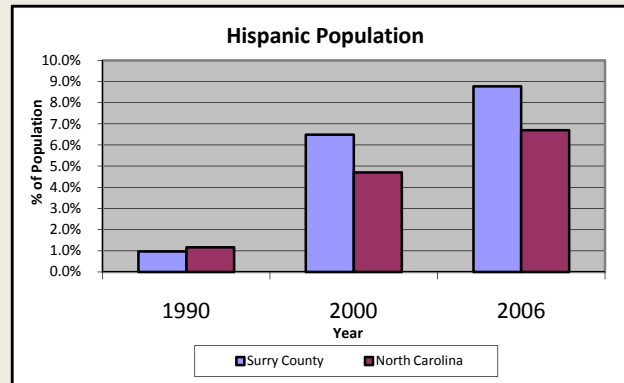

# Surry County

Pop. 72,380

## Demographics