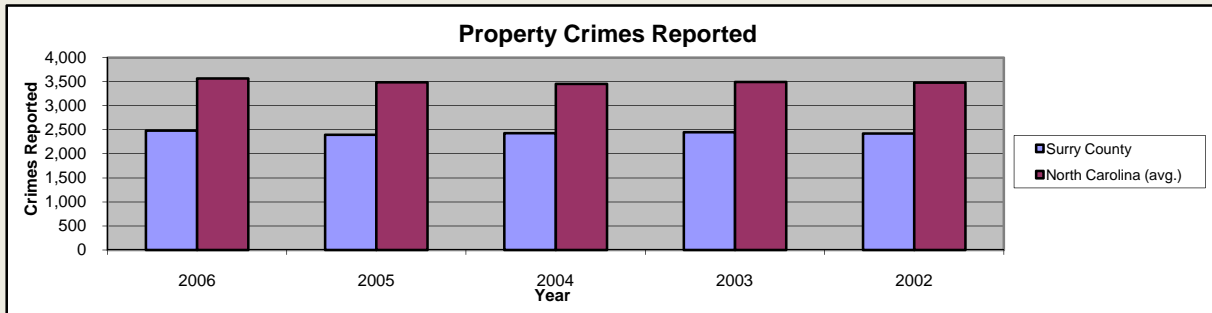

Justice & Public Safety