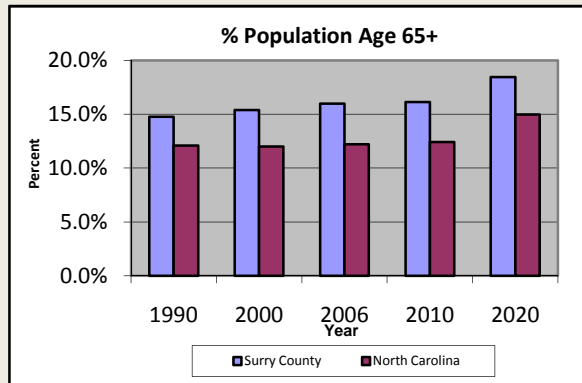

# Surry County

Pop. 72,380

## Demographics

## Average Age of Farmers

## Number of Farms