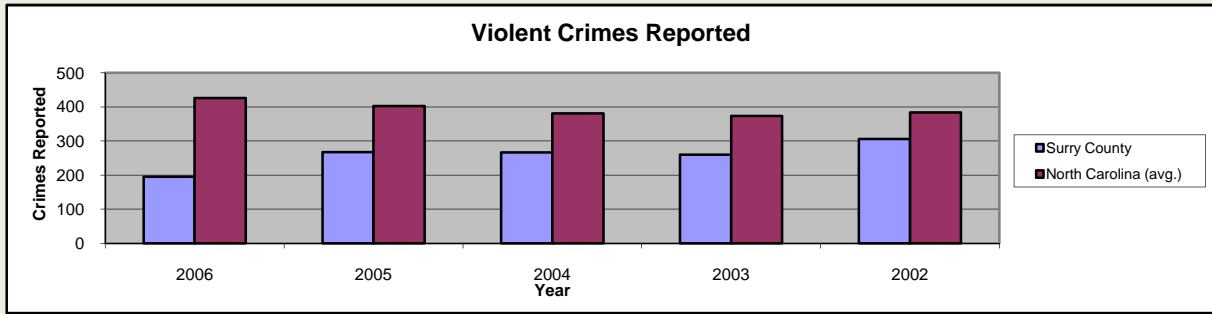

Justice & Public Safety