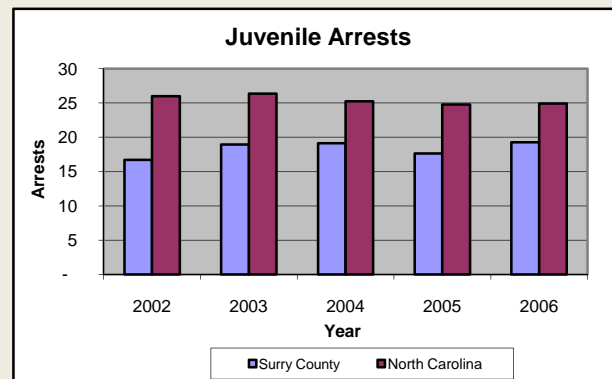

Justice & Public Safety