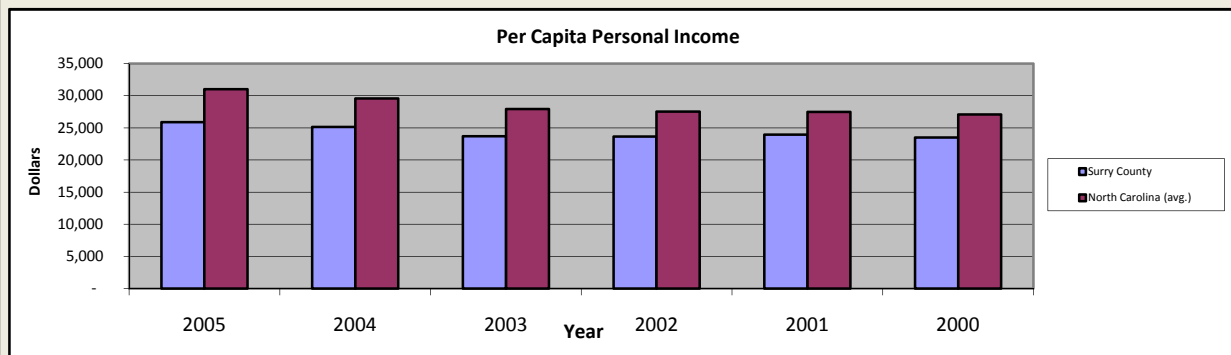

Tax & Finance