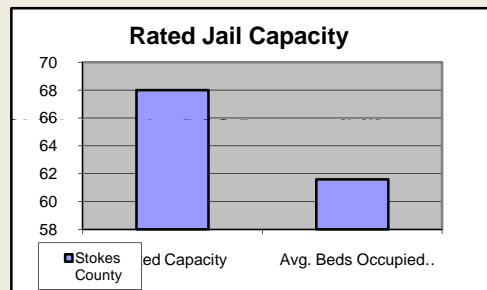

Stokes County

Pop. 46,072

Demographics

Tax & Finance

Justice & Public Safety

Agriculture

Present Use Property

Percent Farmland