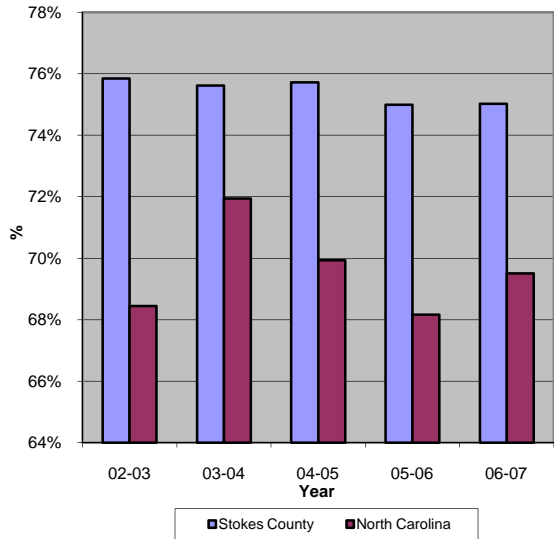

Stokes County

Pop. 46,072

Demographics

Tax & Finance

Justice & Public Safety

Agriculture

Present Use Property

Percent Farmland

Average Age of Farmers

Number of Farms

Total Crop & Livestock Value

Education

Health & Human Services

Health & Human Services

Environment