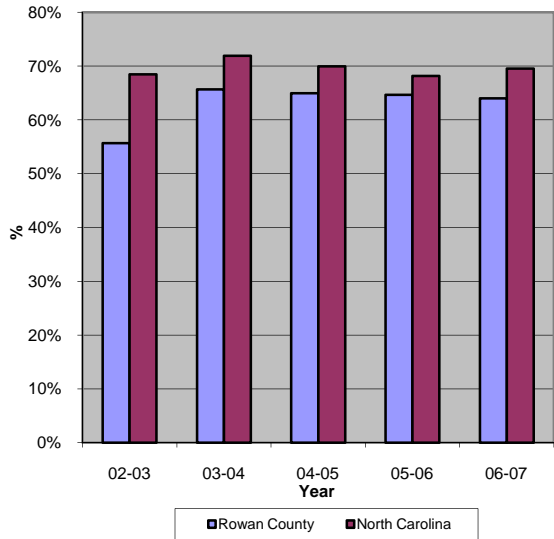

Rowan County

Pop. 137,383

Demographics

Tax & Finance

Justice & Public Safety

Agriculture

Present Use Property

Percent Farmland

Average Age of Farmers

Number of Farms

Total Crop & Livestock Value

Education

Health & Human Services

Health & Human Services

Environment