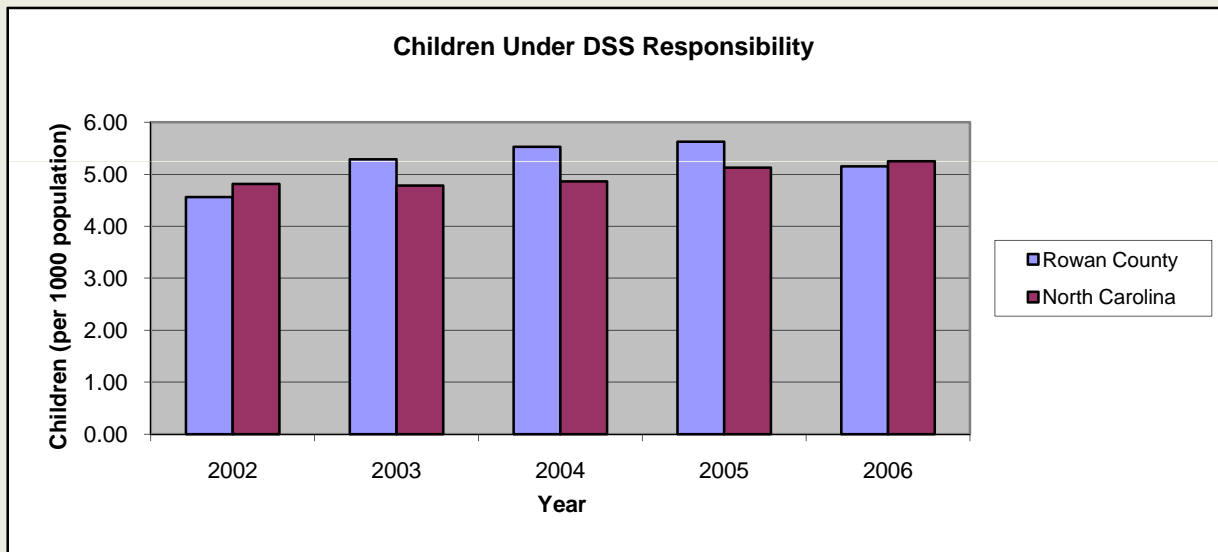

Rowan County

Pop. 137,383

Demographics

Tax & Finance

Justice & Public Safety

Agriculture

Present Use Property

Percent Farmland

Average Age of Farmers

Number of Farms

Total Crop & Livestock Value

Education

Health & Human Services

Health & Human Services

Environment