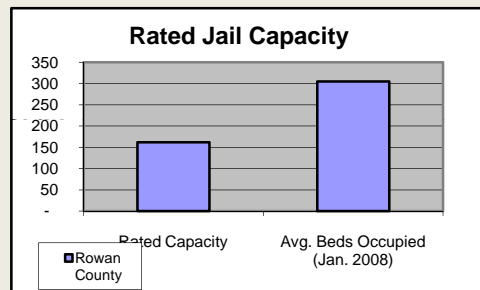

Rowan County

Pop. 137,383

Demographics

Tax & Finance

Justice & Public Safety

Agriculture

Present Use Property

Percent Farmland