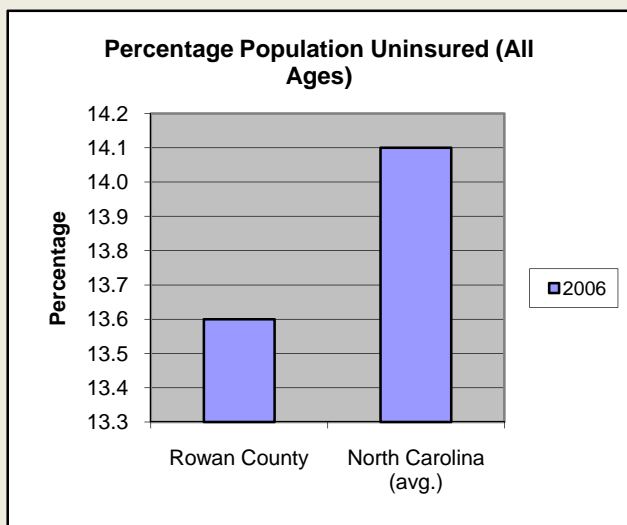

Rowan County

Pop. 137,383

Demographics

Tax & Finance

Justice & Public Safety

Agriculture

Present Use Property

Percent Farmland

Average Age of Farmers

Number of Farms

Total Crop & Livestock Value

Education

Health & Human Services

Health & Human Services

Environment