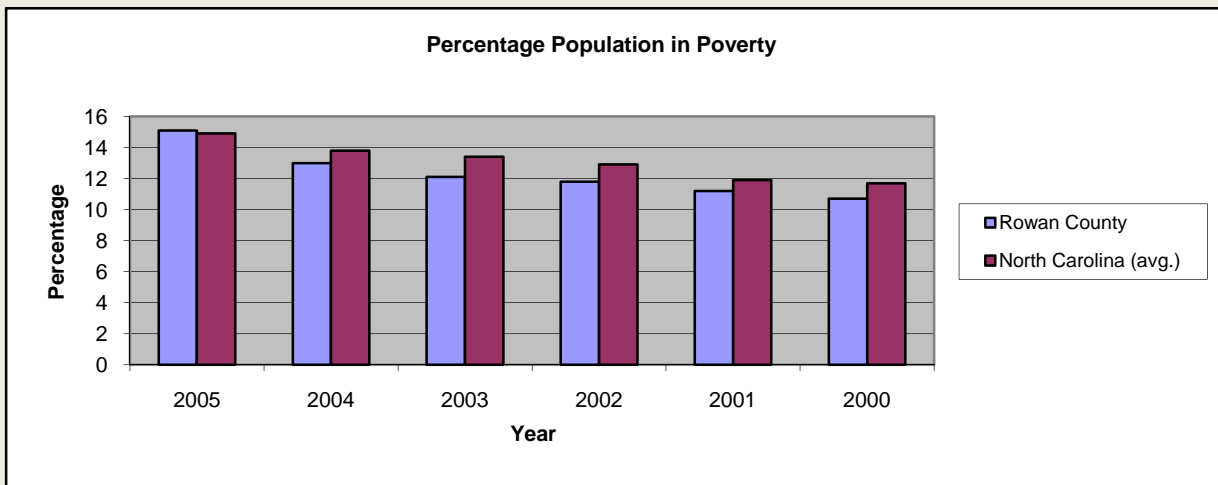

Rowan County

Pop. 137,383

Demographics

Tax & Finance

Justice & Public Safety

Agriculture

Present Use Property

Percent Farmland

Average Age of Farmers

Number of Farms

Total Crop & Livestock Value

Education

Health & Human Services

Health & Human Services

Environment