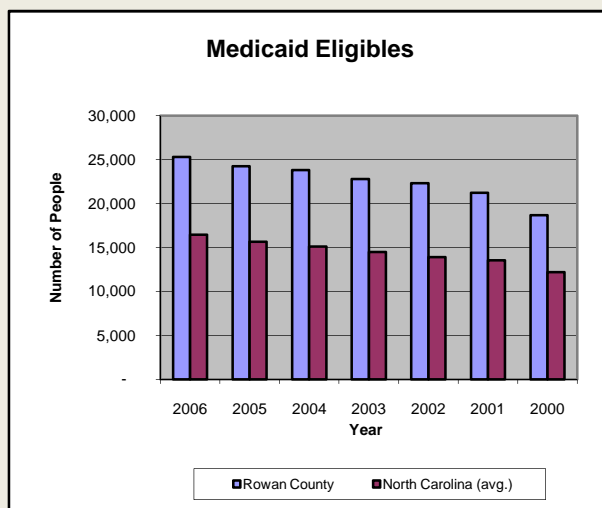

Rowan County

Pop. 137,383

Demographics

Tax & Finance

Justice & Public Safety

Agriculture

Present Use Property

Percent Farmland

Average Age of Farmers

Number of Farms

Total Crop & Livestock Value

Education

Health & Human Services

Health & Human Services

Environment