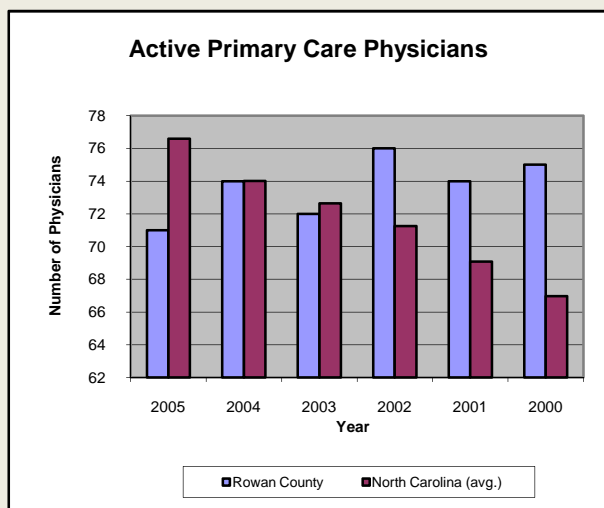

Rowan County

Pop. 137,383

Demographics

Tax & Finance

Justice & Public Safety

Agriculture

Present Use Property

Percent Farmland

Average Age of Farmers

Number of Farms

Total Crop & Livestock Value

Education

Health & Human Services

Health & Human Services

Environment