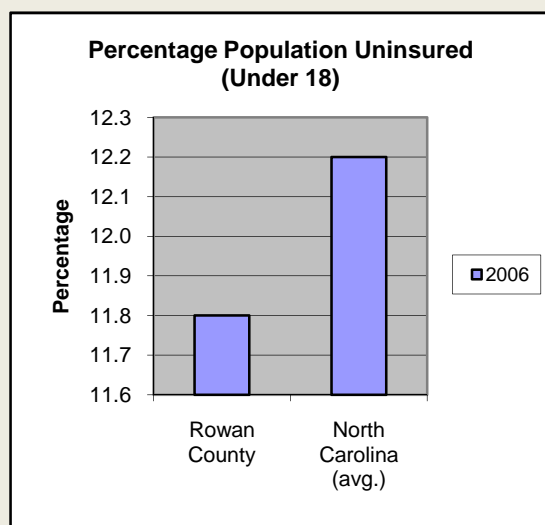

Rowan County

Pop. 137,383

Demographics

Tax & Finance

Justice & Public Safety

Agriculture

Present Use Property

Percent Farmland

Average Age of Farmers

Number of Farms

Total Crop & Livestock Value

Education

Health & Human Services

Health & Human Services

Environment