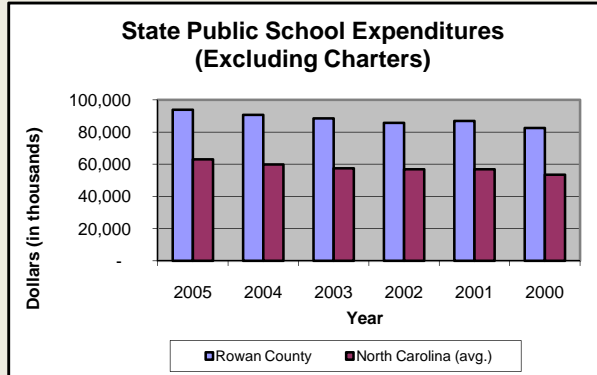

Rowan County

Pop. 137,383

Demographics

Tax & Finance

Justice & Public Safety

Agriculture

Present Use Property

Percent Farmland

Average Age of Farmers

Number of Farms

Total Crop & Livestock Value

Education

Health & Human Services

Health & Human Services

Environment