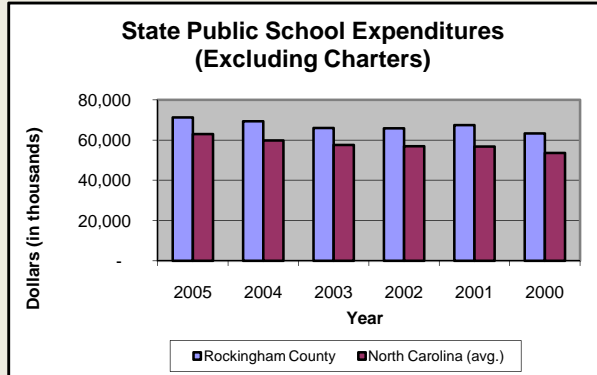

Rockingham County

Pop. 92,421

Demographics

Tax & Finance

Justice & Public Safety

Agriculture

Present Use Property

Percent Farmland

Average Age of Farmers

Number of Farms

Total Crop & Livestock Value

Education

Health & Human Services

Health & Human Services

Percentage Population in Poverty

Children Under DSS Responsibility