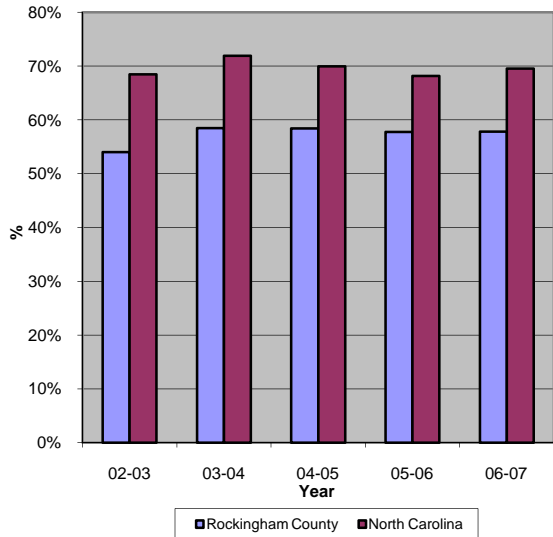

Rockingham County

Pop. 92,421

Demographics

Tax & Finance

Justice & Public Safety

Agriculture

Present Use Property

Percent Farmland

Average Age of Farmers

Number of Farms

Total Crop & Livestock Value

Education

Health & Human Services

Health & Human Services

Percentage Population in Poverty

Children Under DSS Responsibility