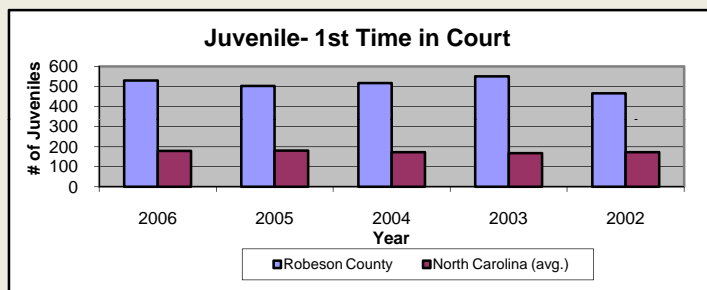

Justice & Public Safety