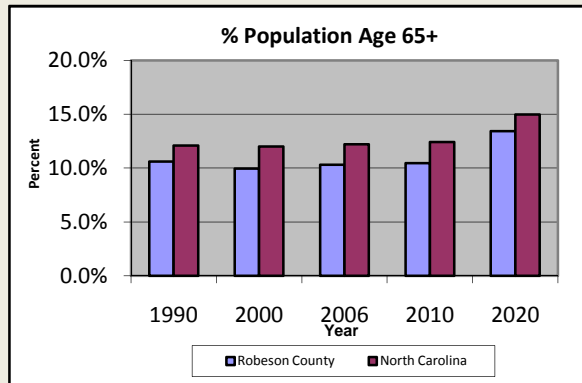

# Robeson County

Pop. 128,149

## Demographics