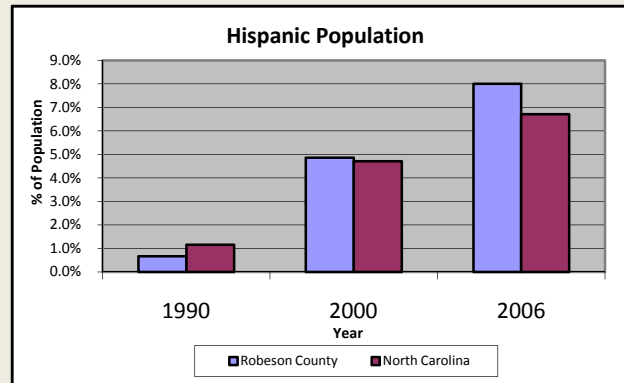

# Robeson County

Pop. 128,149

## Demographics