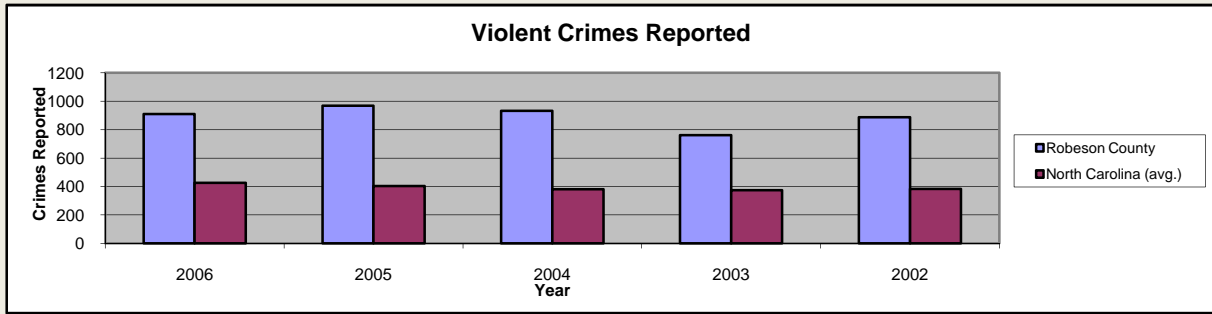

Justice & Public Safety