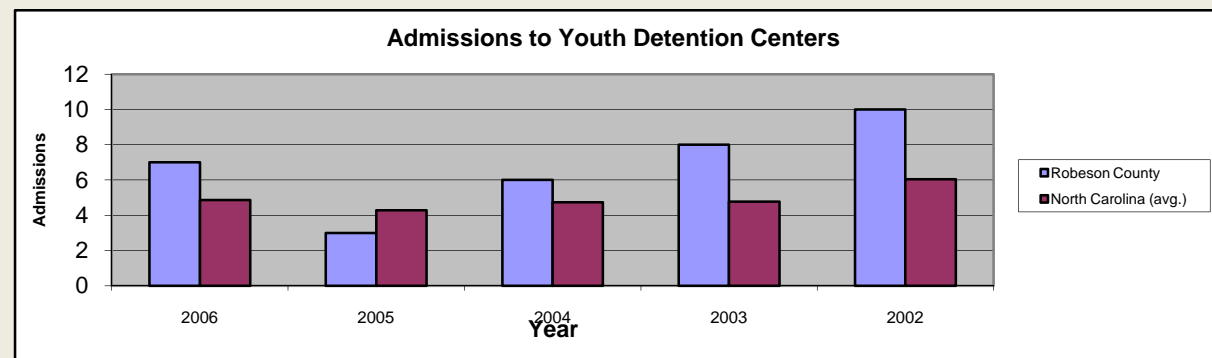

Justice & Public Safety