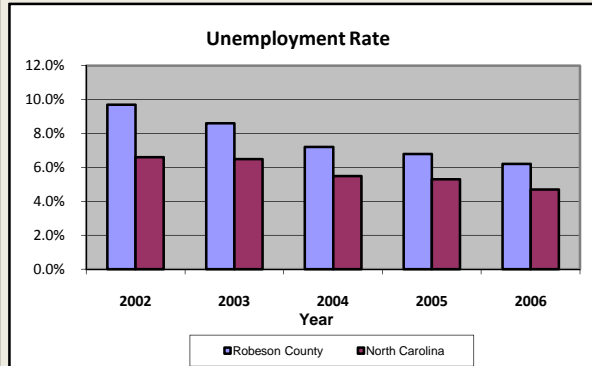

Tax & Finance