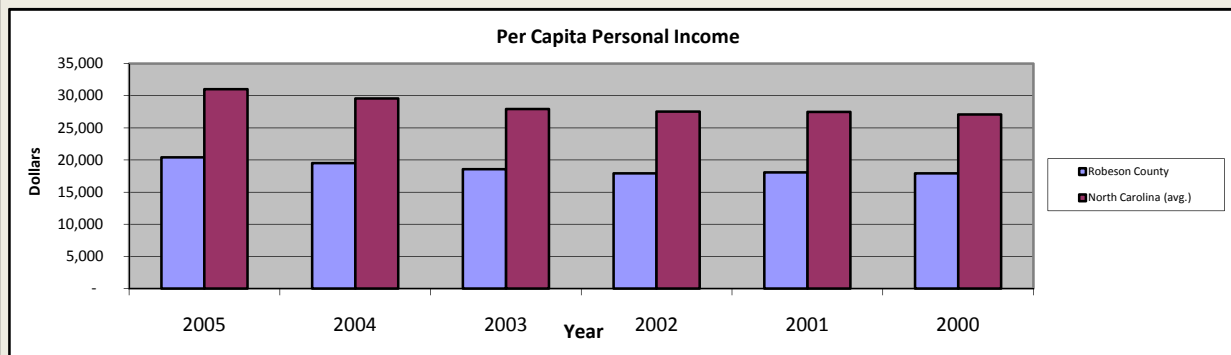

Tax & Finance