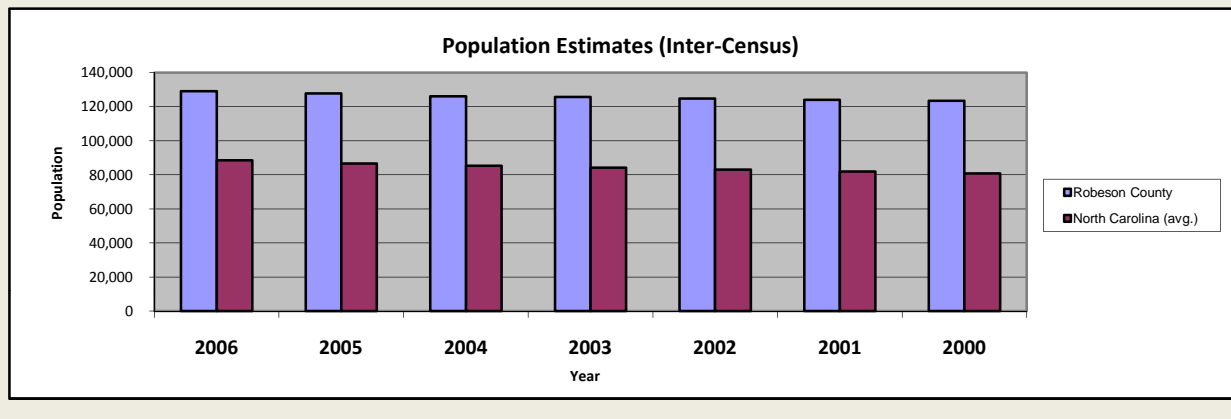

# Robeson County

Pop. 128,149

## Demographics