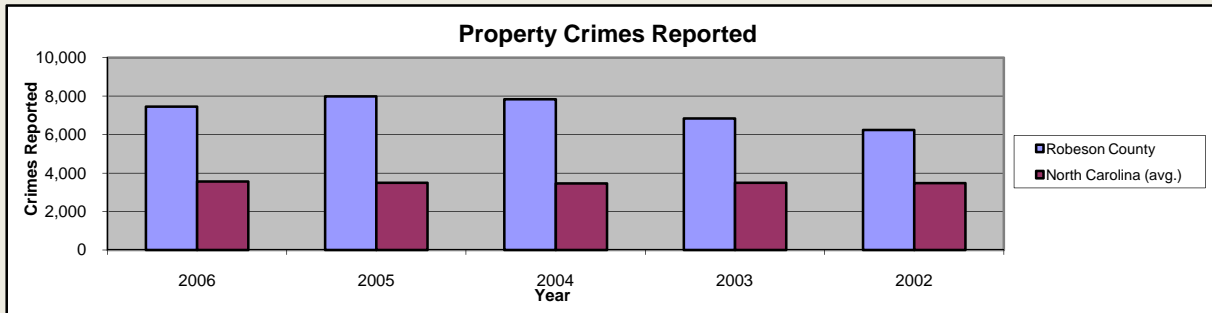

Justice & Public Safety