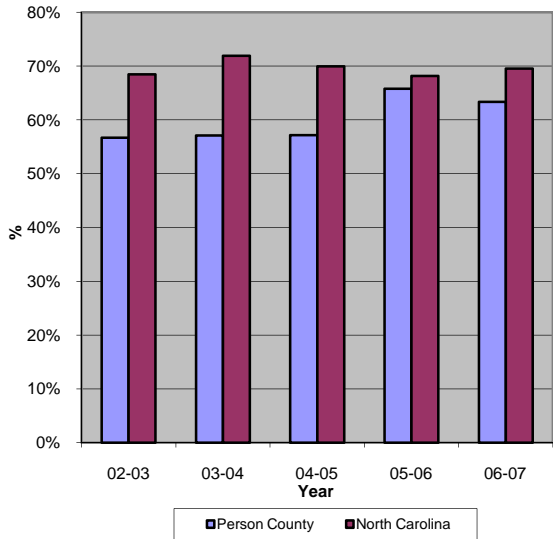

Person County

Pop. 37,356

Demographics

Tax & Finance

Justice & Public Safety

Agriculture

Present Use Property

Percent Farmland