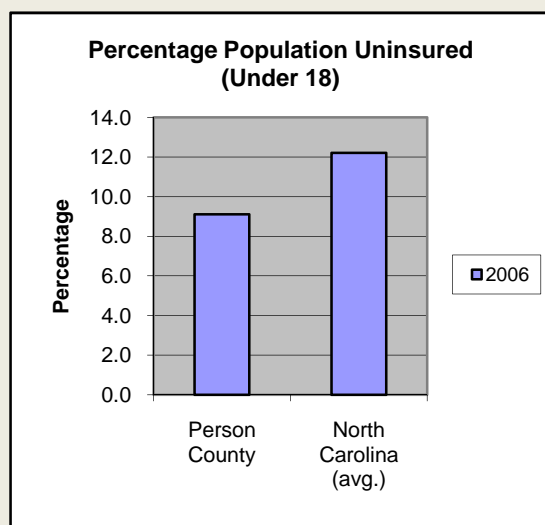

Person County

Pop. 37,356

Demographics

Tax & Finance

Justice & Public Safety

Agriculture

Present Use Property

Percent Farmland

Average Age of Farmers

Number of Farms

Total Crop & Livestock Value

Education

Health & Human Services

Health & Human Services

Environment