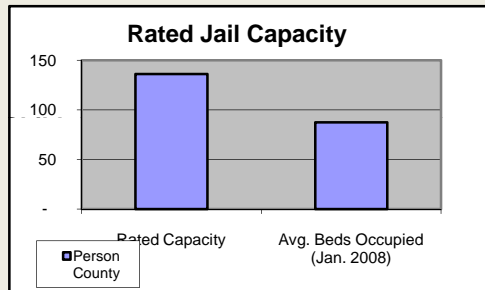

Person County

Pop. 37,356

Demographics

Tax & Finance

Justice & Public Safety

Agriculture

Present Use Property

Percent Farmland