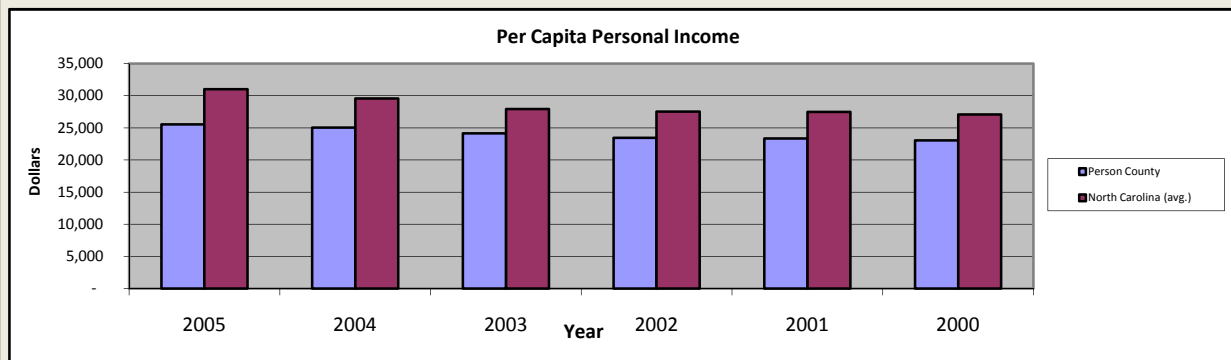

Person County

Pop. 37,356

Demographics

Tax & Finance

Justice & Public Safety

Agriculture

Present Use Property

Percent Farmland