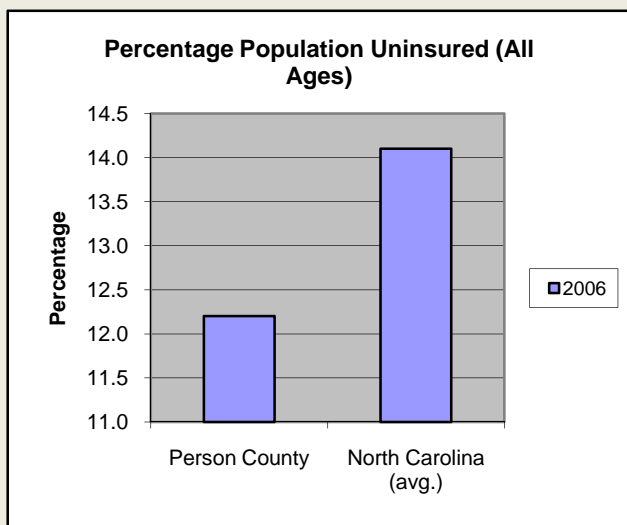

Person County

Pop. 37,356

Demographics

Tax & Finance

Justice & Public Safety

Agriculture

Present Use Property

Percent Farmland

Average Age of Farmers

Number of Farms

Total Crop & Livestock Value

Education

Health & Human Services

Health & Human Services

Environment