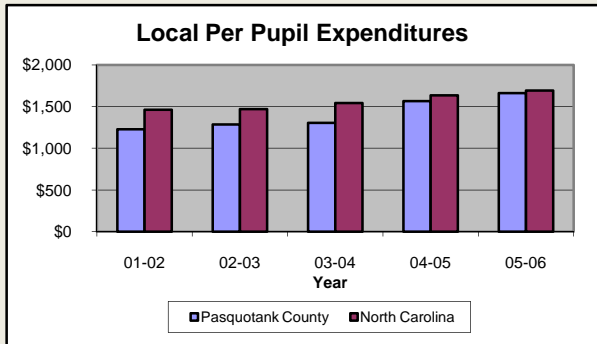

Pasquotank County

Pop. 40,543

Demographics

Tax & Finance

Justice & Public Safety

Agriculture

Education

Health & Human Services