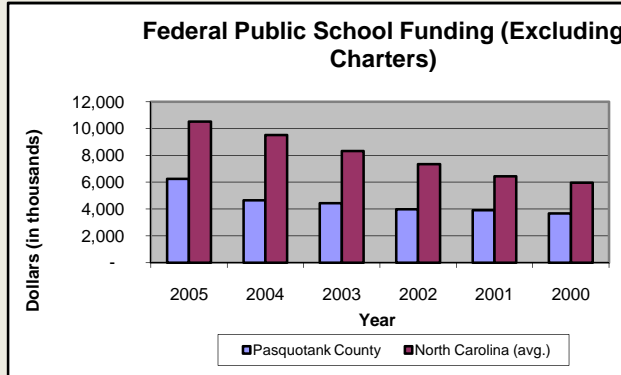

Pasquotank County

Pop. 40,543

Demographics

Tax & Finance

Justice & Public Safety

Agriculture

Education

Health & Human Services