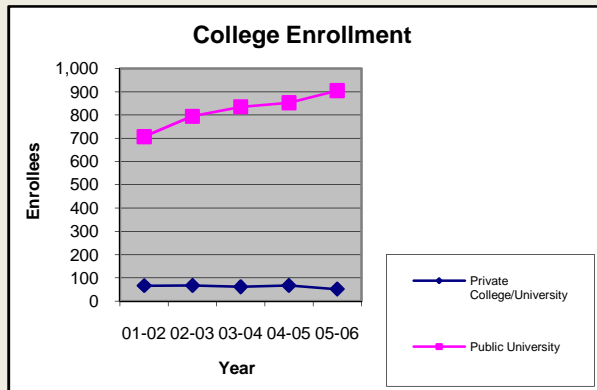

Pasquotank County

Pop. 40,543

Demographics

Tax & Finance

Justice & Public Safety

Agriculture

Education

Health & Human Services