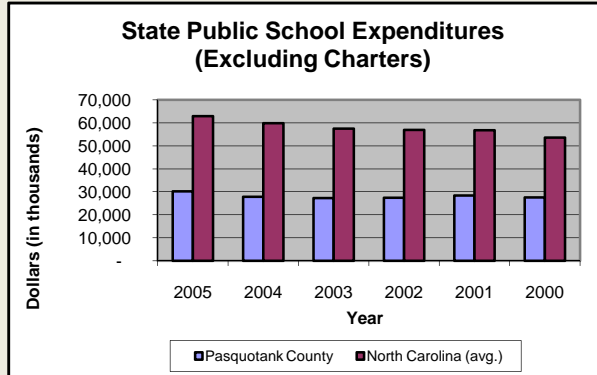

Pasquotank County

Pop. 40,543

Demographics

Tax & Finance

Justice & Public Safety

Agriculture

Education

Health & Human Services