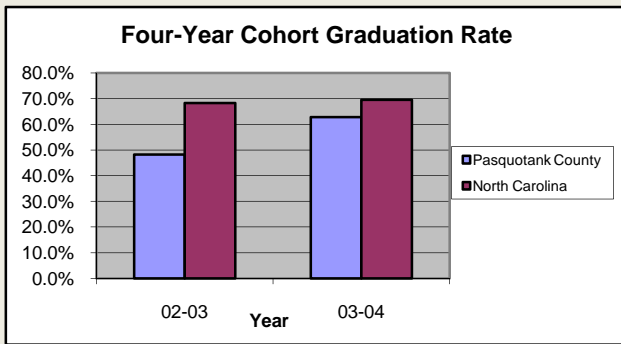

Pasquotank County

Pop. 40,543

Demographics

Tax & Finance

Justice & Public Safety

Agriculture

Education

Health & Human Services