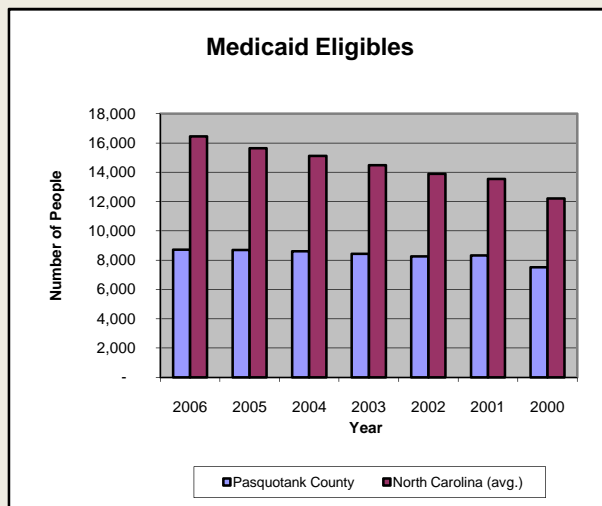

Pasquotank County

Pop. 40,543

Demographics

Tax & Finance

Justice & Public Safety

Agriculture

Education

Health & Human Services

Health & Human Services

Percentage Population in Poverty

Children Under DSS Responsibility

Percentage Population Uninsured (All Ages)

Percentage Population Uninsured (Under 18)

Environment