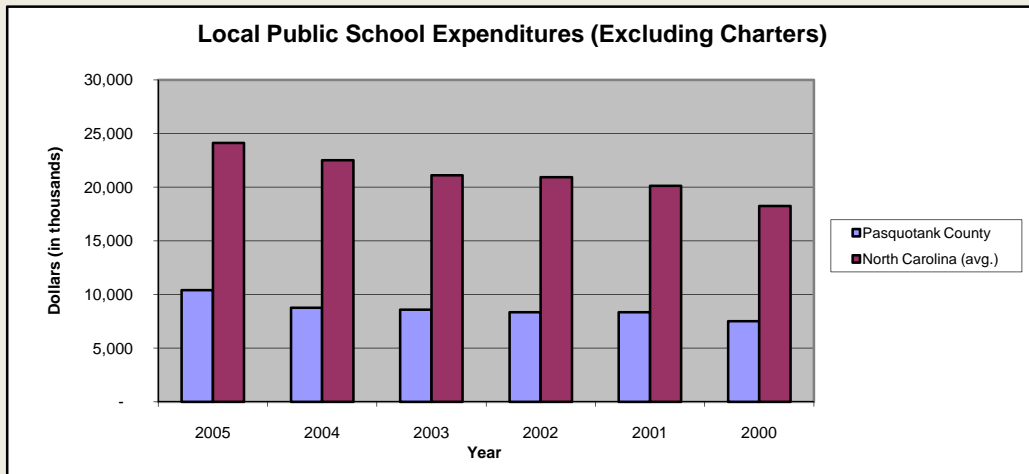

Pasquotank County

Pop. 40,543

Demographics

Tax & Finance

Justice & Public Safety

Agriculture

Education

Health & Human Services