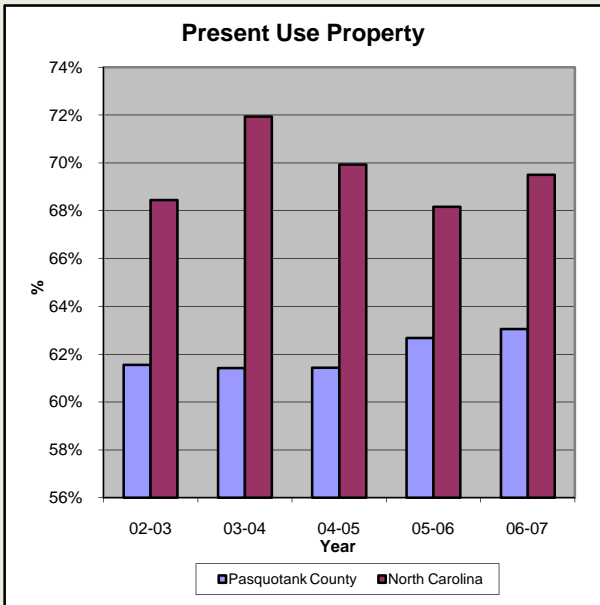

Pasquotank County

Pop. 40,543

Demographics

Tax & Finance

Justice & Public Safety

Agriculture

Education

Health & Human Services

Health & Human Services

Percentage Population in Poverty

Children Under DSS Responsibility

Percentage Population Uninsured (All Ages)

Percentage Population Uninsured (Under 18)

Environment