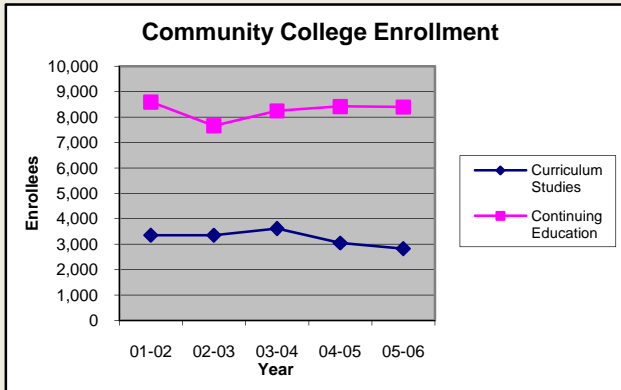

Pasquotank County

Pop. 40,543

Demographics

Tax & Finance

Justice & Public Safety

Agriculture

Education

Health & Human Services