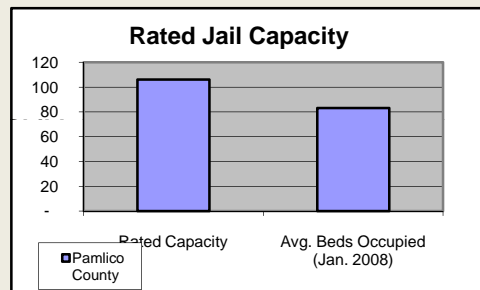

Pamlico County

Pop. 12,577

Demographics

Tax & Finance

Justice & Public Safety

Agriculture

Present Use Property

Percent Farmland