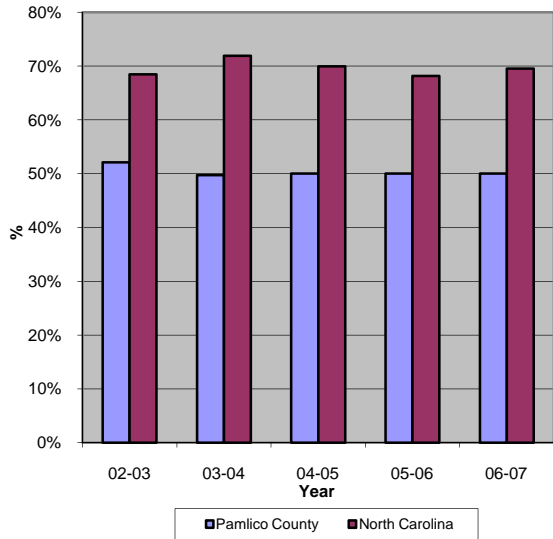

Pamlico County

Pop. 12,577

Demographics

Tax & Finance

Justice & Public Safety

Agriculture

Present Use Property

Percent Farmland

Average Age of Farmers

Number of Farms

Total Crop & Livestock Value

Education

Health & Human Services

Health & Human Services

Percentage Population in Poverty

Children Under DSS Responsibility