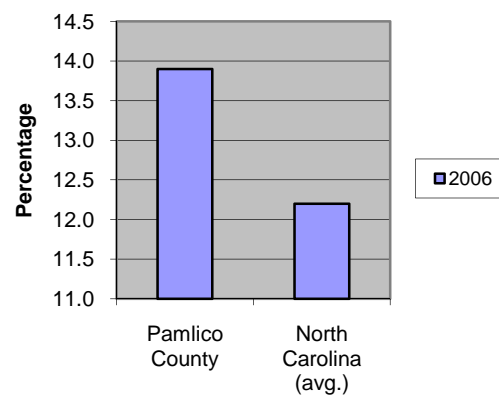

Pamlico County

Pop. 12,577

Demographics

Tax & Finance

Justice & Public Safety

Agriculture

Present Use Property

Percent Farmland

Average Age of Farmers

Number of Farms

Total Crop & Livestock Value

Education

Health & Human Services

Health & Human Services

Percentage Population in Poverty

Children Under DSS Responsibility

Percentage Population Uninsured (All Ages)

Percentage Population Uninsured (Under 18)

Environment