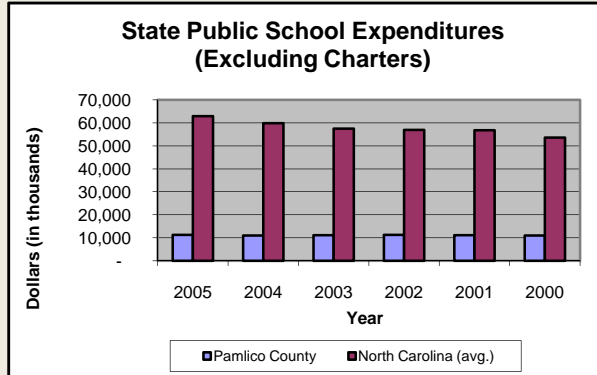

Pamlico County

Pop. 12,577

Demographics

Tax & Finance

Justice & Public Safety

Agriculture

Present Use Property

Percent Farmland

Average Age of Farmers

Number of Farms

Total Crop & Livestock Value

Education

Health & Human Services

Health & Human Services

Percentage Population in Poverty

Children Under DSS Responsibility