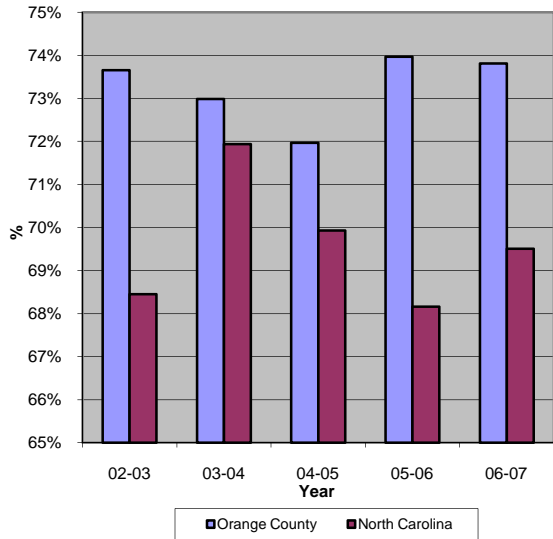

Orange County

Pop. 124,313

Demographics

Tax & Finance

Justice & Public Safety

Agriculture

Present Use Property

Percent Farmland

Average Age of Farmers

Number of Farms

Total Crop & Livestock Value

Education

Health & Human Services

Health & Human Services

Environment