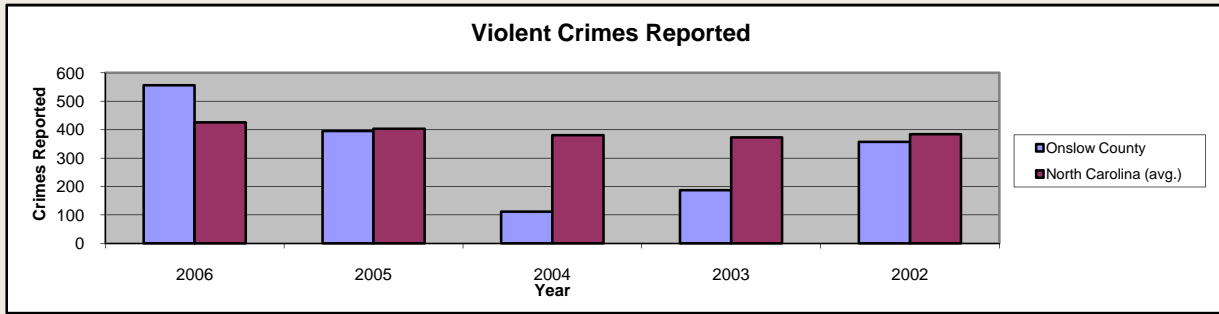

Onslow County

Pop. 162,745

Demographics

Tax & Finance

Justice & Public Safety

Agriculture

Present Use Property

Percent Farmland

Average Age of Farmers

Number of Farms

Total Crop & Livestock Value

Education

Health & Human Services

Health & Human Services

Percentage Population in Poverty

Children Under DSS Responsibility