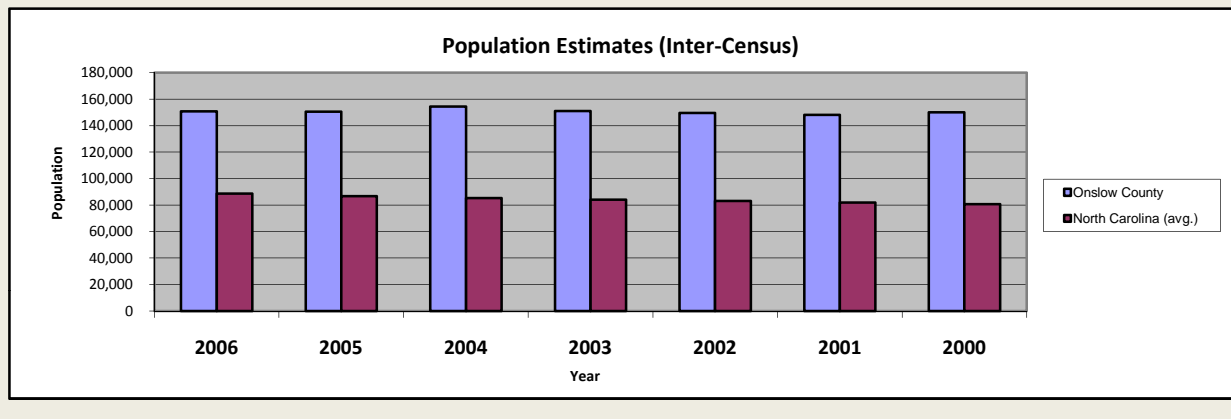

Onslow County

Pop. 162,745

Demographics

Tax & Finance

Justice & Public Safety

Agriculture

Present Use Property

Percent Farmland

Average Age of Farmers

Number of Farms

Total Crop & Livestock Value

Education

Health & Human Services

Health & Human Services

Percentage Population in Poverty

Children Under DSS Responsibility