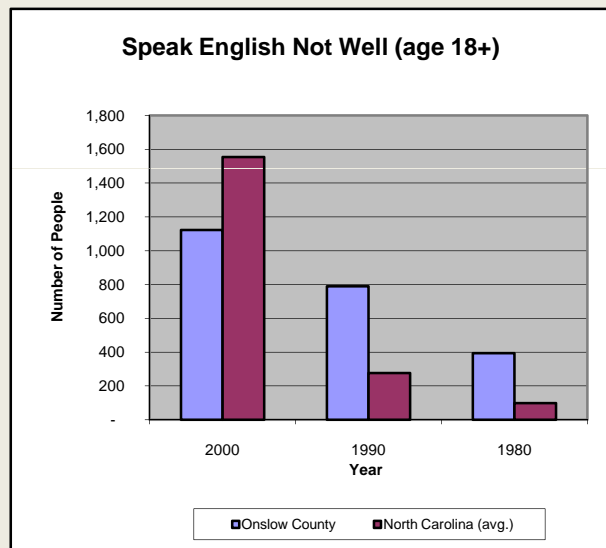

Onslow County

Pop. 162,745

Demographics

Tax & Finance

Justice & Public Safety

Agriculture

Present Use Property

Percent Farmland

Average Age of Farmers

Number of Farms

Total Crop & Livestock Value

Education

Health & Human Services

Health & Human Services

Percentage Population in Poverty

Children Under DSS Responsibility

Percentage Population Uninsured (All Ages)

Percentage Population Uninsured (Under 18)

Environment