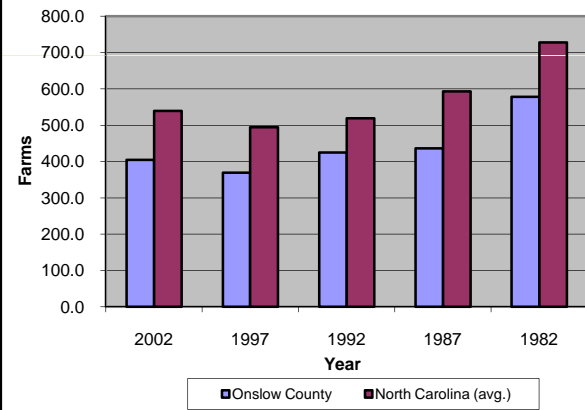

Onslow County

Pop. 162,745

Demographics

Tax & Finance

Justice & Public Safety

Agriculture

Present Use Property

Percent Farmland

Average Age of Farmers

Number of Farms

Total Crop & Livestock Value

Education

Health & Human Services

Health & Human Services

Percentage Population in Poverty

Children Under DSS Responsibility