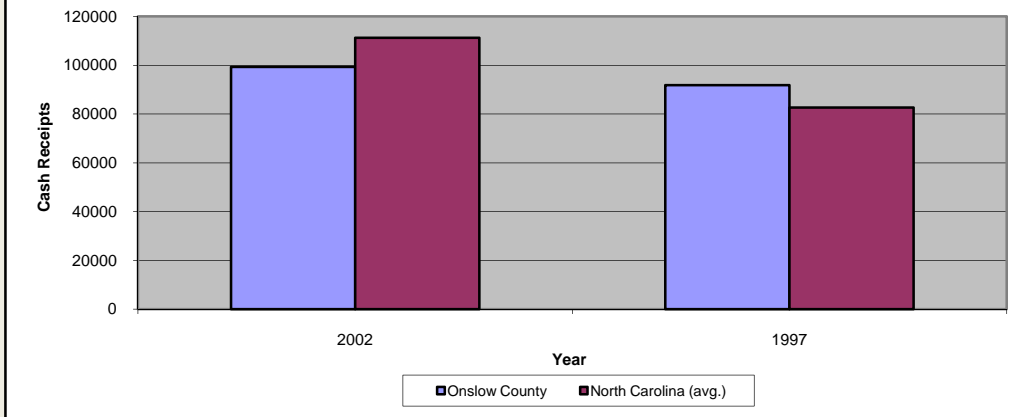

Onslow County

Pop. 162,745

Demographics

Tax & Finance

Justice & Public Safety

Agriculture

Present Use Property

Percent Farmland

Average Age of Farmers

Number of Farms

Total Crop & Livestock Value

Education

Health & Human Services

Health & Human Services

Percentage Population in Poverty

Children Under DSS Responsibility