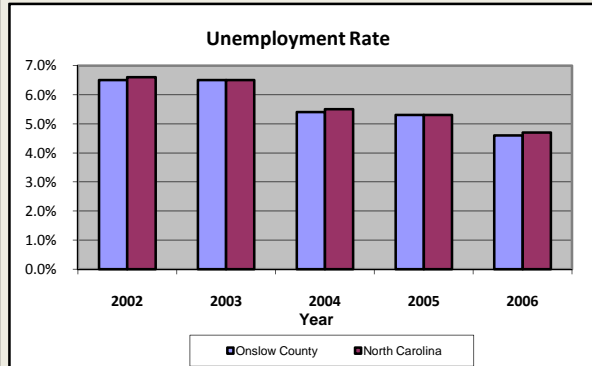

Onslow County

Pop. 162,745

Demographics

Tax & Finance

Justice & Public Safety

Agriculture

Present Use Property

Percent Farmland

Average Age of Farmers

Number of Farms

Total Crop & Livestock Value

Education

Health & Human Services

Health & Human Services

Percentage Population in Poverty

Children Under DSS Responsibility