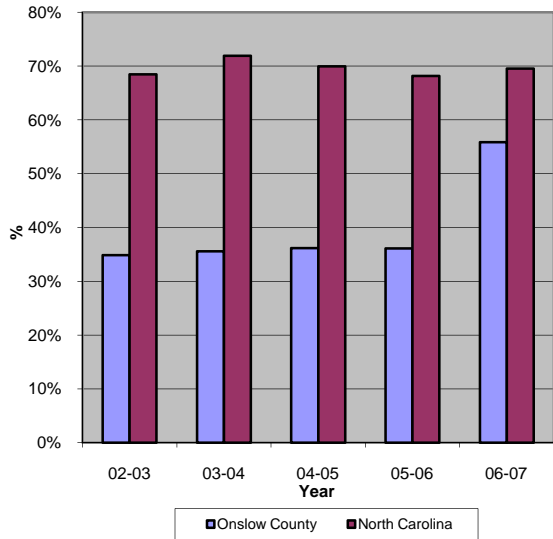

Onslow County

Pop. 162,745

Demographics

Tax & Finance

Justice & Public Safety

Agriculture

Present Use Property

Percent Farmland

Average Age of Farmers

Number of Farms

Total Crop & Livestock Value

Education

Health & Human Services

Health & Human Services

Percentage Population in Poverty

Children Under DSS Responsibility