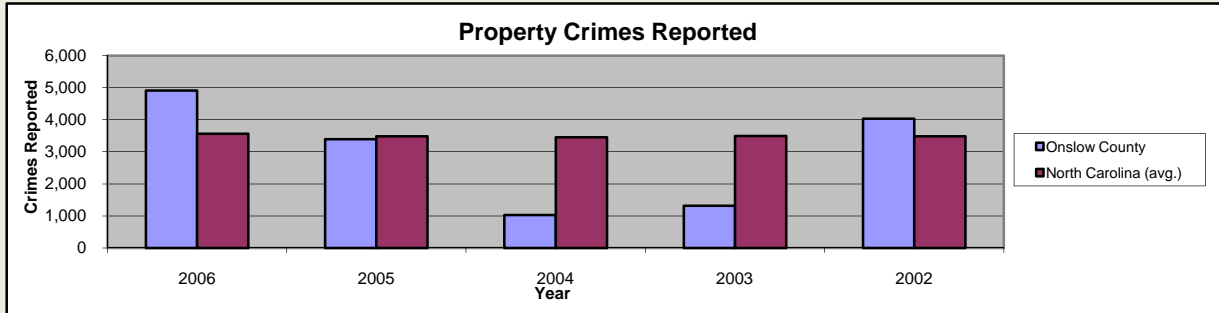

Onslow County

Pop. 162,745

Demographics

Tax & Finance

Justice & Public Safety

Agriculture

Present Use Property

Percent Farmland

Average Age of Farmers

Number of Farms

Total Crop & Livestock Value

Education

Health & Human Services

Health & Human Services

Percentage Population in Poverty

Children Under DSS Responsibility