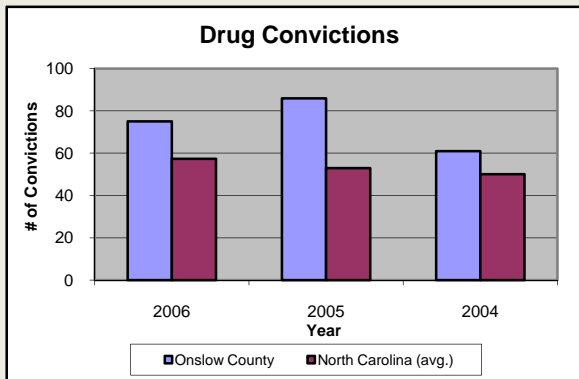

Onslow County

Pop. 162,745

Demographics

Tax & Finance

Justice & Public Safety

Agriculture

Present Use Property

Percent Farmland

Average Age of Farmers

Number of Farms

Total Crop & Livestock Value

Education

Health & Human Services

Health & Human Services

Percentage Population in Poverty

Children Under DSS Responsibility