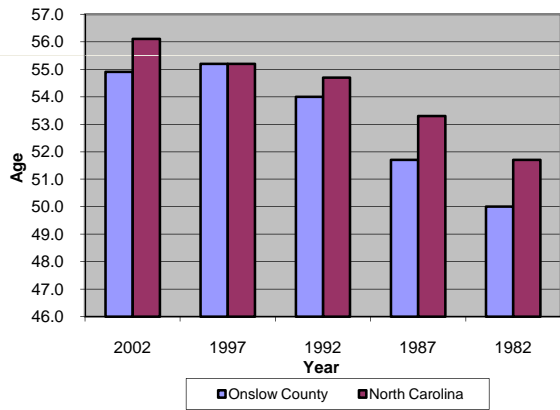

Onslow County

Pop. 162,745

Demographics

Tax & Finance

Justice & Public Safety

Agriculture

Present Use Property

Percent Farmland

Average Age of Farmers

Number of Farms

Total Crop & Livestock Value

Education

Health & Human Services

Health & Human Services

Percentage Population in Poverty

Children Under DSS Responsibility