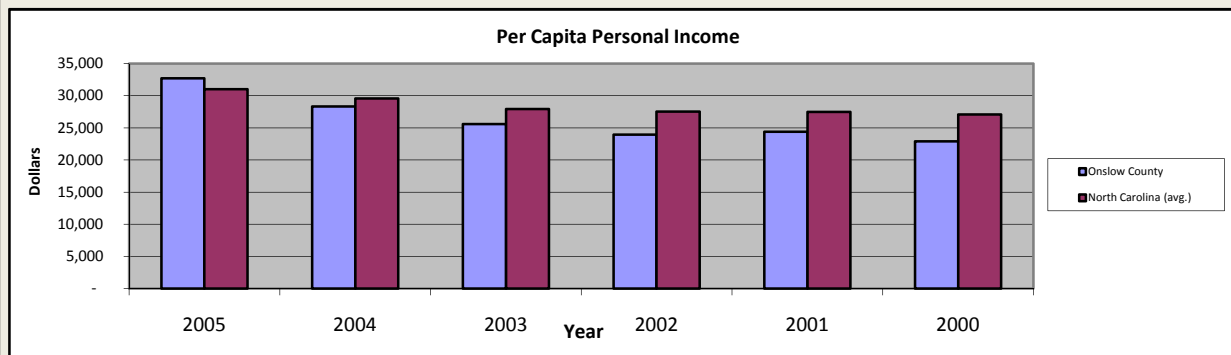

Onslow County

Pop. 162,745

Demographics

Tax & Finance

Justice & Public Safety

Agriculture

Present Use Property

Percent Farmland

Average Age of Farmers

Number of Farms

Total Crop & Livestock Value

Education

Health & Human Services

Health & Human Services

Percentage Population in Poverty

Children Under DSS Responsibility