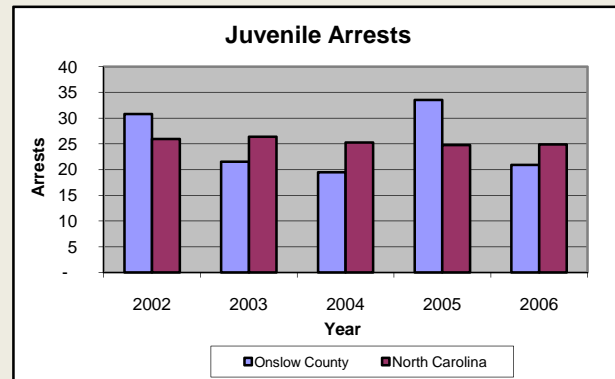

Onslow County

Pop. 162,745

Demographics

Tax & Finance

Justice & Public Safety

Agriculture

Present Use Property

Percent Farmland

Average Age of Farmers

Number of Farms

Total Crop & Livestock Value

Education

Health & Human Services

Health & Human Services

Percentage Population in Poverty

Children Under DSS Responsibility