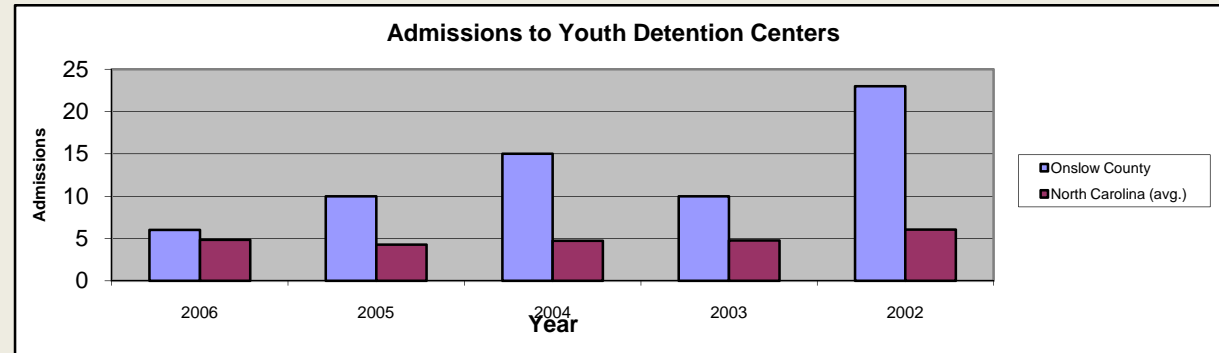

Onslow County

Pop. 162,745

Demographics

Tax & Finance

Justice & Public Safety

Agriculture

Present Use Property

Percent Farmland

Average Age of Farmers

Number of Farms

Total Crop & Livestock Value

Education

Health & Human Services

Health & Human Services

Percentage Population in Poverty

Children Under DSS Responsibility