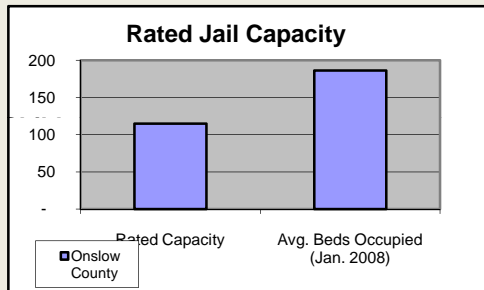

Onslow County

Pop. 162,745

Demographics

Tax & Finance

Justice & Public Safety

Agriculture

Present Use Property

Percent Farmland

Average Age of Farmers

Number of Farms

Total Crop & Livestock Value

Education

Health & Human Services

Health & Human Services

Percentage Population in Poverty

Children Under DSS Responsibility