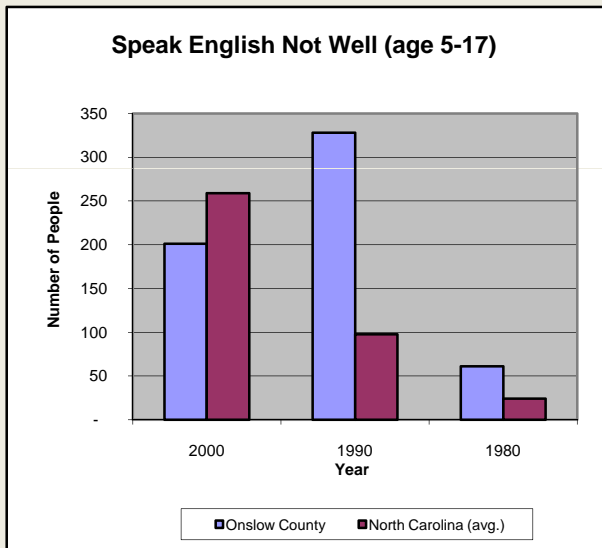

Onslow County

Pop. 162,745

Demographics

Tax & Finance

Justice & Public Safety

Agriculture

Present Use Property

Percent Farmland

Average Age of Farmers

Number of Farms

Total Crop & Livestock Value

Education

Health & Human Services

Health & Human Services

Percentage Population in Poverty

Children Under DSS Responsibility

Percentage Population Uninsured (All Ages)

Percentage Population Uninsured (Under 18)

Environment