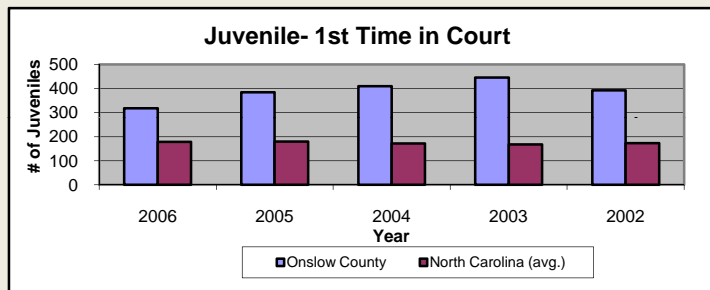

Onslow County

Pop. 162,745

Demographics

Tax & Finance

Justice & Public Safety

Agriculture

Present Use Property

Percent Farmland

Average Age of Farmers

Number of Farms

Total Crop & Livestock Value

Education

Health & Human Services

Health & Human Services

Percentage Population in Poverty

Children Under DSS Responsibility