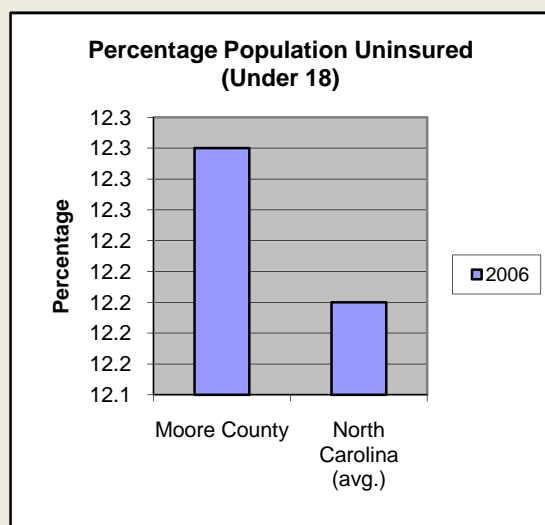

Moore County

Pop. 84,435

Demographics

Tax & Finance

Justice & Public Safety

Agriculture

Present Use Property

Percent Farmland

Average Age of Farmers

Number of Farms

Total Crop & Livestock Value

Education

Health & Human Services

Health & Human Services

Environment