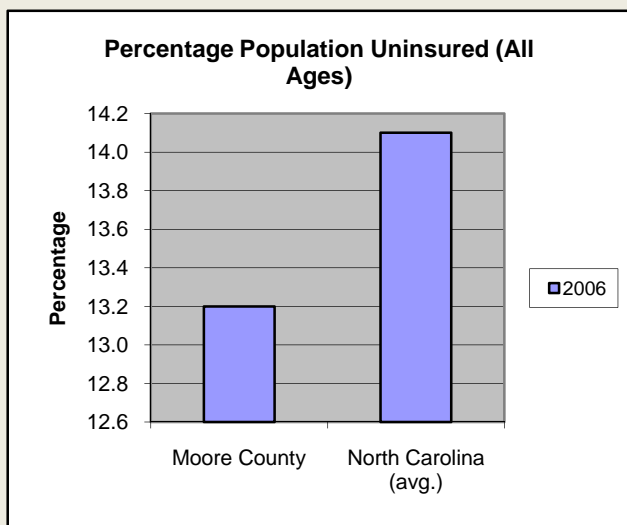

Moore County

Pop. 84,435

Demographics

Tax & Finance

Justice & Public Safety

Agriculture

Present Use Property

Percent Farmland

Average Age of Farmers

Number of Farms

Total Crop & Livestock Value

Education

Health & Human Services

Health & Human Services

Environment