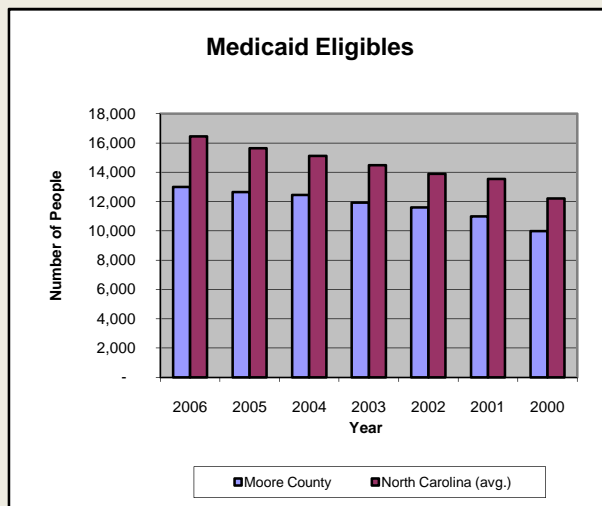

Moore County

Pop. 84,435

Demographics

Tax & Finance

Justice & Public Safety

Agriculture

Present Use Property

Percent Farmland

Average Age of Farmers

Number of Farms

Total Crop & Livestock Value

Education

Health & Human Services

Health & Human Services

Environment