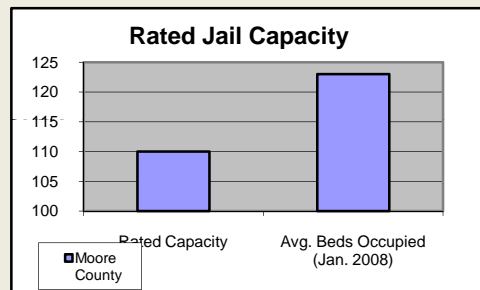

Moore County

Pop. 84,435

Demographics

Tax & Finance

Justice & Public Safety

Agriculture

Present Use Property

Percent Farmland