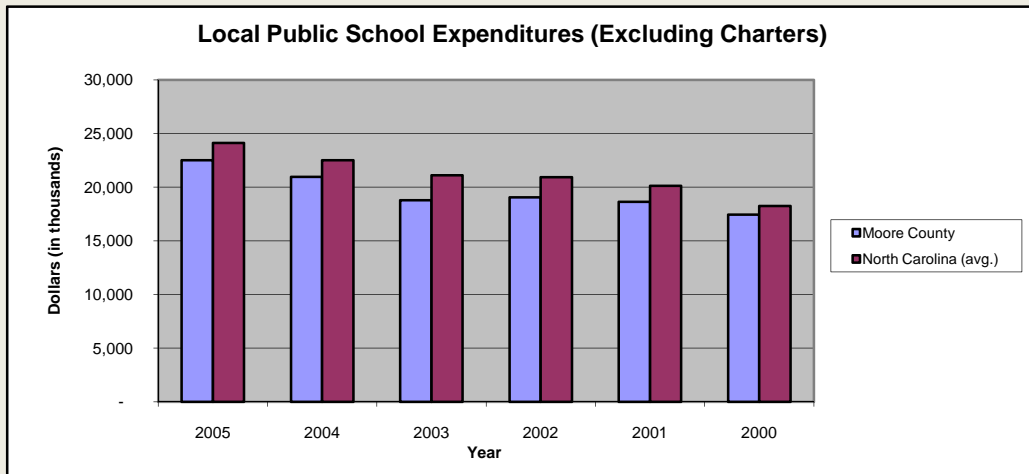

Moore County

Pop. 84,435

Demographics

Tax & Finance

Justice & Public Safety

Agriculture

Present Use Property

Percent Farmland

Average Age of Farmers

Number of Farms

Total Crop & Livestock Value

Education

Health & Human Services

Health & Human Services

Environment