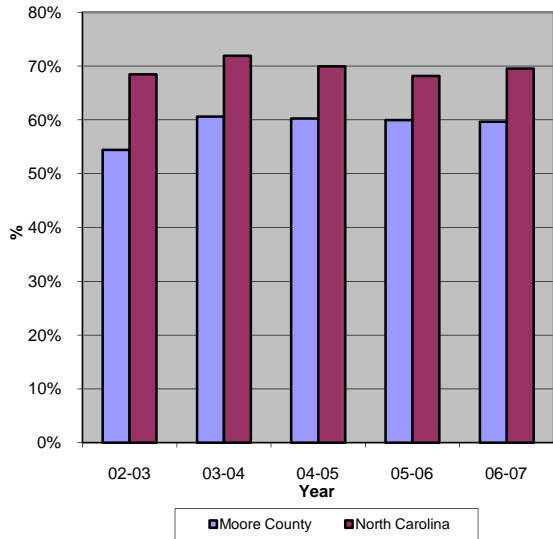

Moore County

Pop. 84,435

Demographics

Tax & Finance

Justice & Public Safety

Agriculture

Present Use Property

Percent Farmland

Average Age of Farmers

Number of Farms

Total Crop & Livestock Value

Education

Health & Human Services

Health & Human Services

Environment