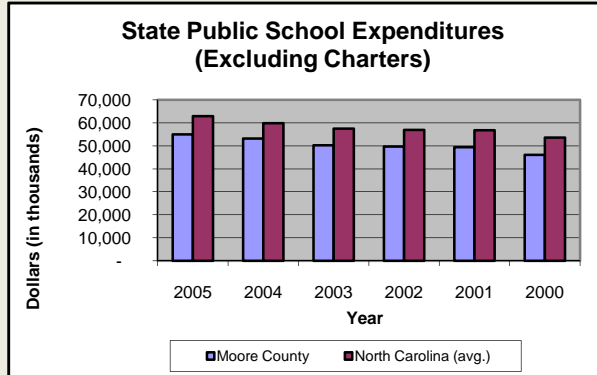

Moore County

Pop. 84,435

Demographics

Tax & Finance

Justice & Public Safety

Agriculture

Present Use Property

Percent Farmland

Average Age of Farmers

Number of Farms

Total Crop & Livestock Value

Education

Health & Human Services

Health & Human Services

Environment