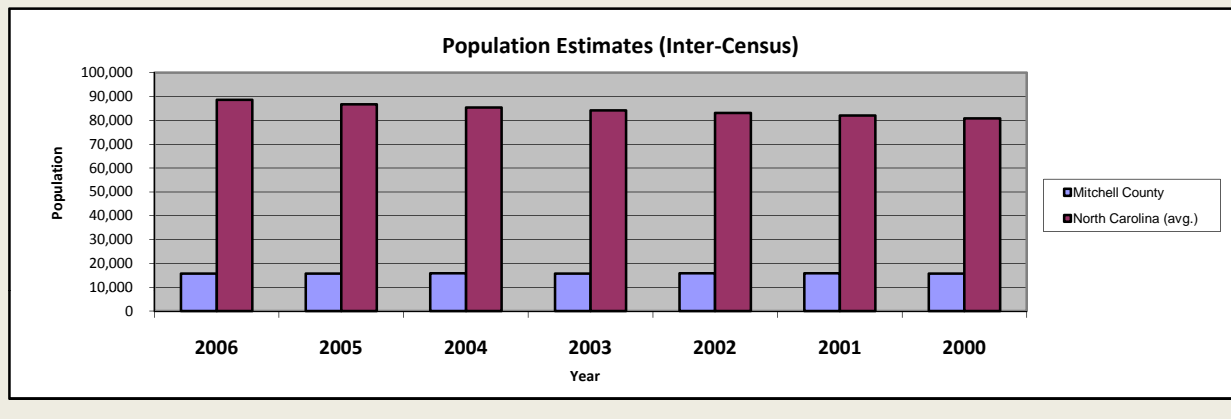

# Mitchell County

Pop. 15,786

## Demographics