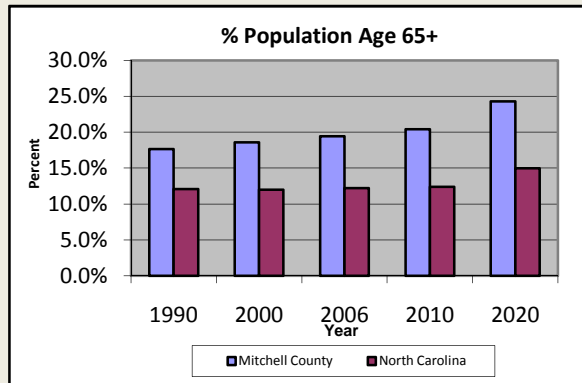

# Mitchell County

Pop. 15,786

## Demographics

## Average Age of Farmers