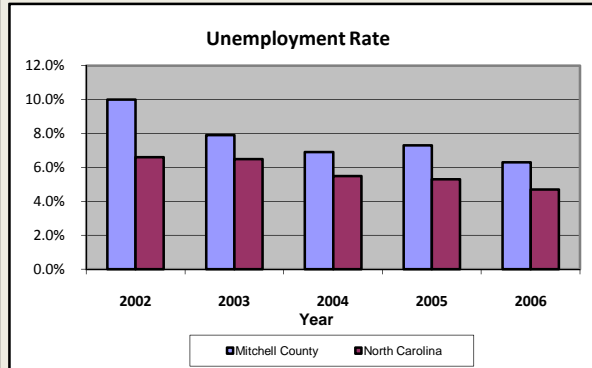

Tax & Finance