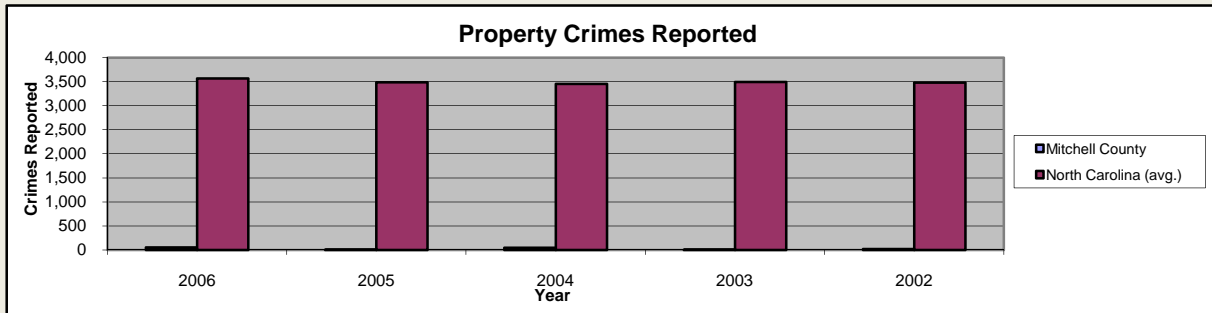

Justice & Public Safety