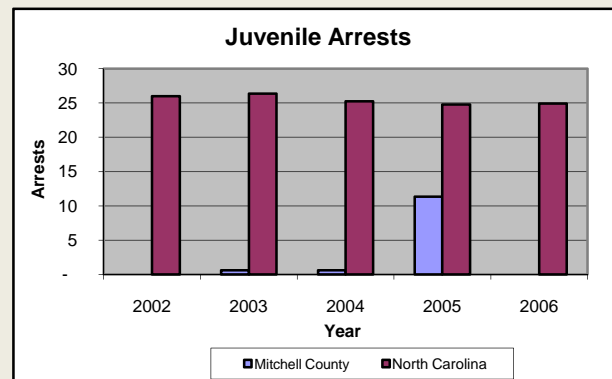

Justice & Public Safety