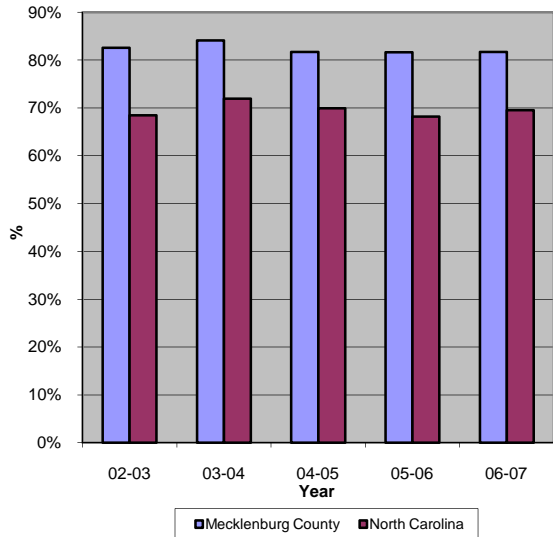

Mecklenburg County

Pop. 867,067

Demographics

Tax & Finance

Justice & Public Safety

Agriculture

Present Use Property

Percent Farmland

Average Age of Farmers

Number of Farms

Total Crop & Livestock Value

Education

Health & Human Services

Health & Human Services

Environment