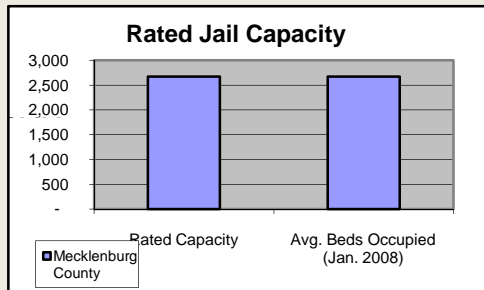

Mecklenburg County

Pop. 867,067

Demographics

Tax & Finance

Justice & Public Safety

Agriculture

Present Use Property

Percent Farmland