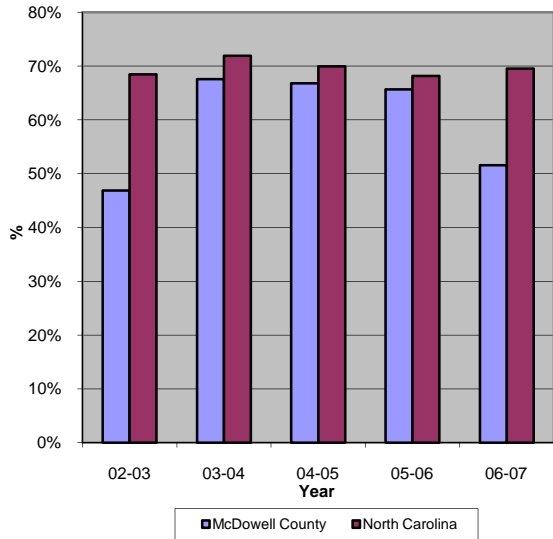

McDowell County

Pop. 43,537

Demographics

Tax & Finance

Justice & Public Safety

Agriculture

Present Use Property

Percent Farmland

Average Age of Farmers

Number of Farms

Total Crop & Livestock Value

Education

Health & Human Services

Health & Human Services

Percentage Population in Poverty

Children Under DSS Responsibility