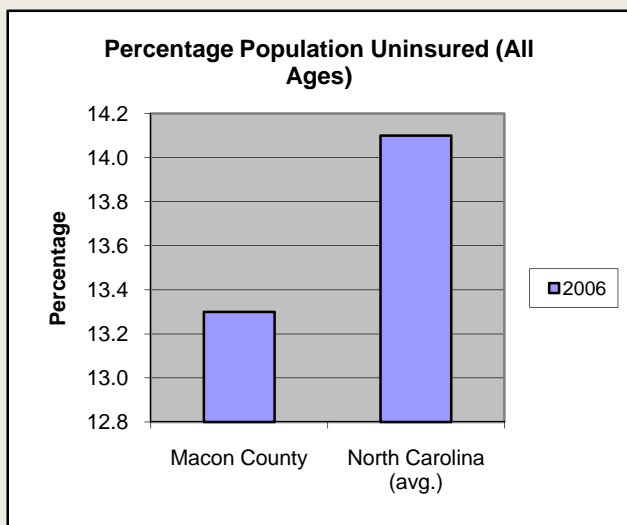

Macon County

Pop. 32,608

Demographics

Tax & Finance

Justice & Public Safety

Agriculture

Present Use Property

Percent Farmland

Average Age of Farmers

Number of Farms

Total Crop & Livestock Value

Education

Health & Human Services

Health & Human Services

Environment