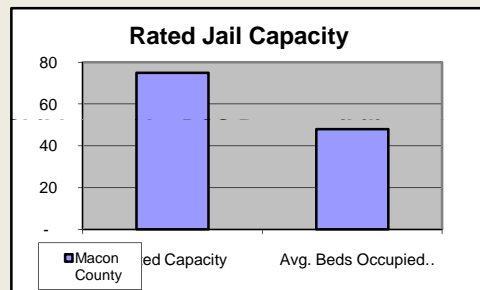

Macon County

Pop. 32,608

Demographics

Tax & Finance

Justice & Public Safety

Agriculture

Present Use Property

Percent Farmland