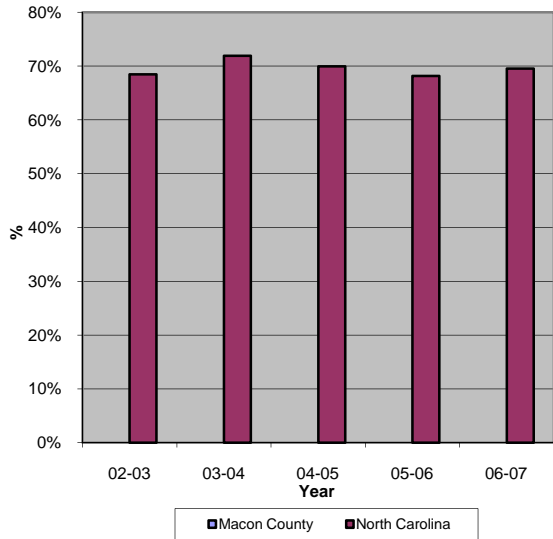

Macon County

Pop. 32,608

Demographics

Tax & Finance

Justice & Public Safety

Agriculture

Present Use Property

Percent Farmland

Average Age of Farmers

Number of Farms

Total Crop & Livestock Value

Education

Health & Human Services

Health & Human Services

Environment