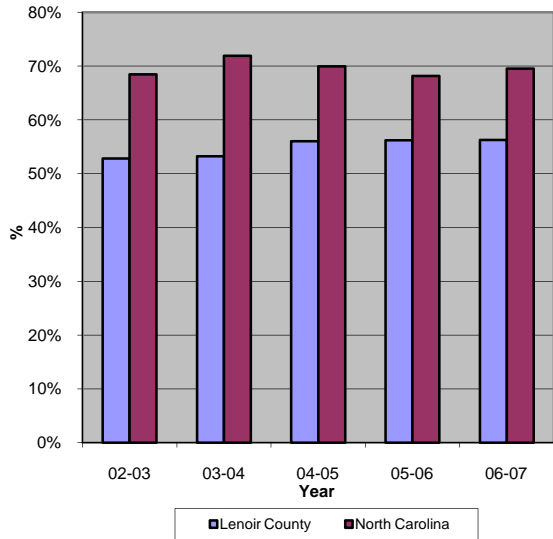

Lenoir County

Pop. 56,761

Demographics

Tax & Finance

Justice & Public Safety

Agriculture

Present Use Property

Percent Farmland

Average Age of Farmers

Number of Farms

Total Crop & Livestock Value

Education

Health & Human Services

Health & Human Services

Percentage Population in Poverty

Children Under DSS Responsibility