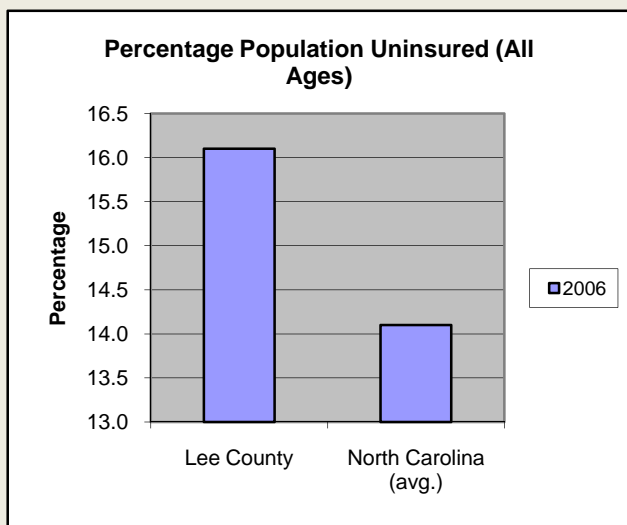

Lee County

Pop. 57,973

Demographics

Tax & Finance

Justice & Public Safety

Agriculture

Present Use Property

Percent Farmland

Average Age of Farmers

Number of Farms

Total Crop & Livestock Value

Education

Health & Human Services

Health & Human Services

Environment