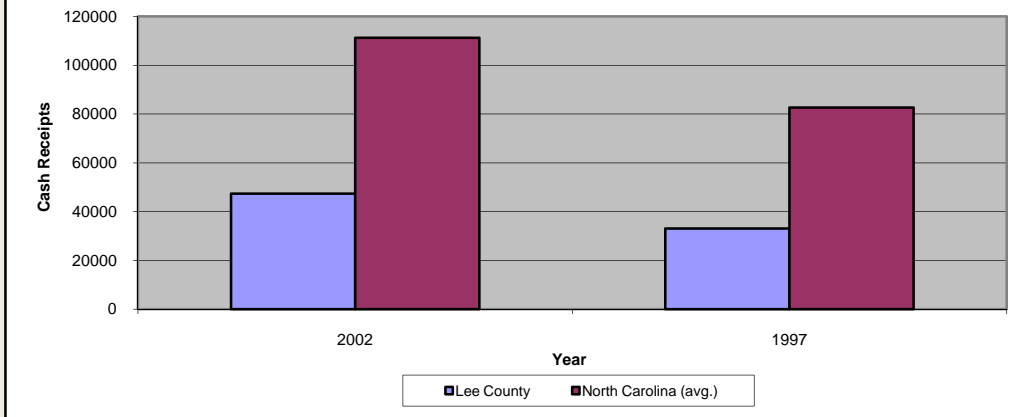

Total Crop & Livestock Value