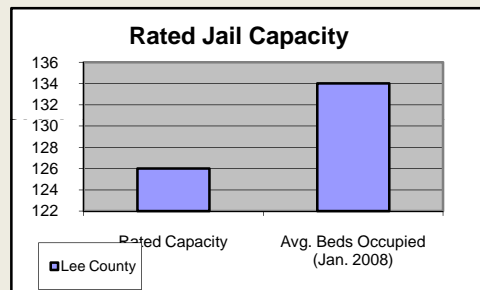

Lee County

Pop. 57,973

Demographics

Tax & Finance

Justice & Public Safety

Agriculture

Present Use Property

Percent Farmland