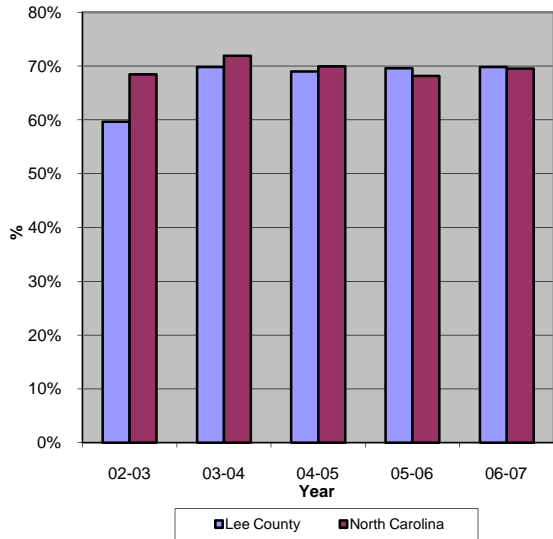

Lee County

Pop. 57,973

Demographics

Tax & Finance

Justice & Public Safety

Agriculture

Present Use Property

Percent Farmland

Average Age of Farmers

Number of Farms

Total Crop & Livestock Value

Education

Health & Human Services

Health & Human Services

Environment