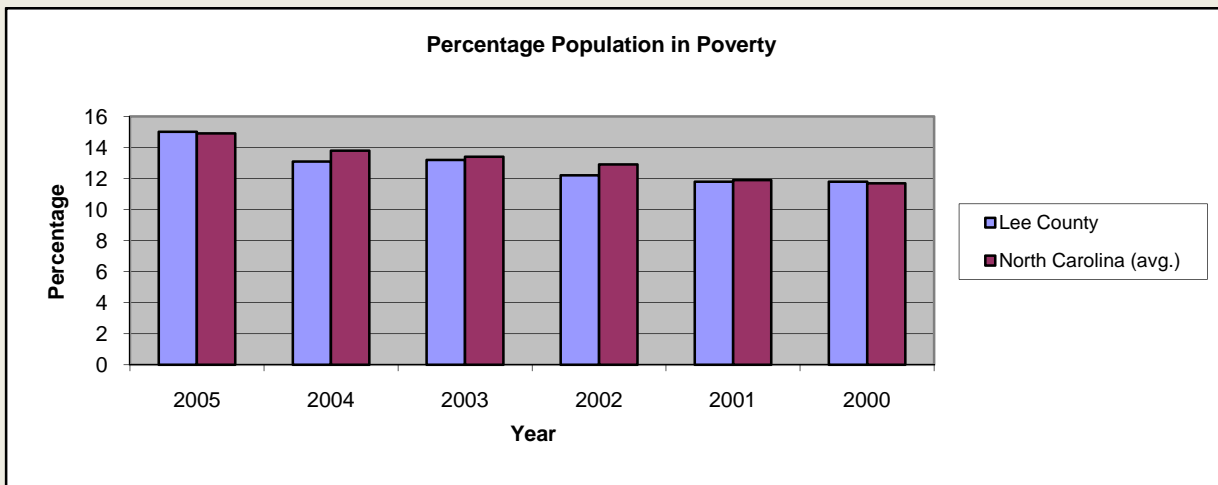

Lee County

Pop. 57,973

Demographics

Tax & Finance

Justice & Public Safety

Agriculture

Present Use Property

Percent Farmland

Average Age of Farmers

Number of Farms

Total Crop & Livestock Value

Education

Health & Human Services

Health & Human Services

Environment