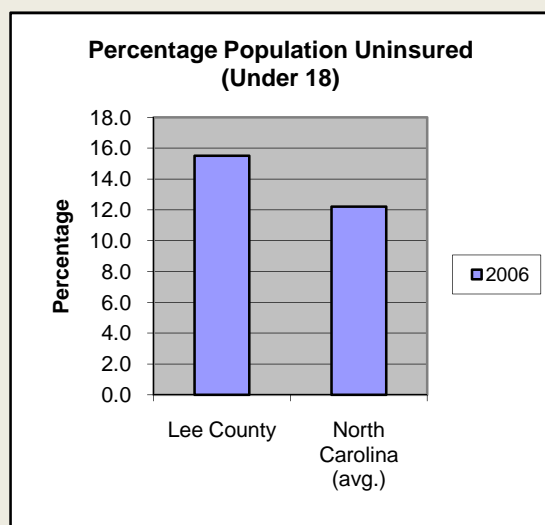

Lee County

Pop. 57,973

Demographics

Tax & Finance

Justice & Public Safety

Agriculture

Present Use Property

Percent Farmland

Average Age of Farmers

Number of Farms

Total Crop & Livestock Value

Education

Health & Human Services

Health & Human Services

Environment