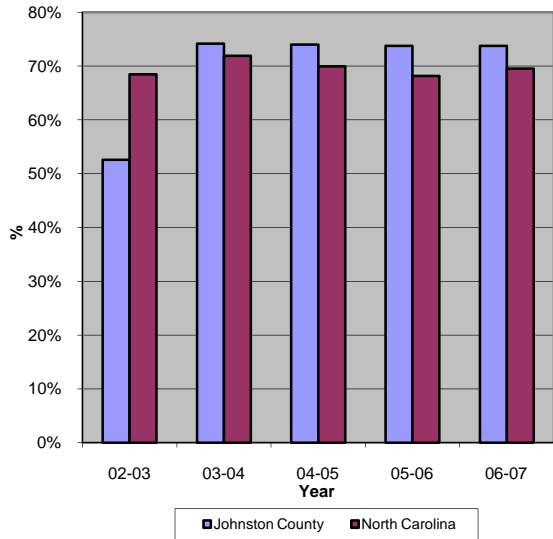

Johnston County

Pop. 157,437

Demographics

Tax & Finance

Justice & Public Safety

Agriculture

Present Use Property

Percent Farmland

Average Age of Farmers

Number of Farms

Total Crop & Livestock Value

Education

Health & Human Services

Health & Human Services

Percentage Population in Poverty

Children Under DSS Responsibility