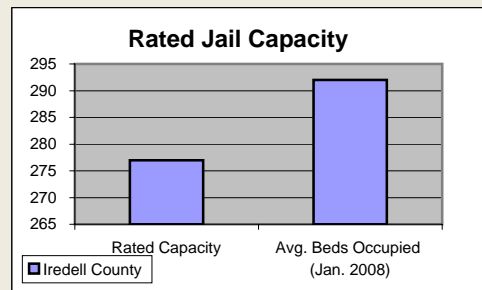

Iredell County

Pop. 151,445

Demographics

Tax & Finance

Justice & Public Safety

Agriculture

Present Use Property

Percent Farmland