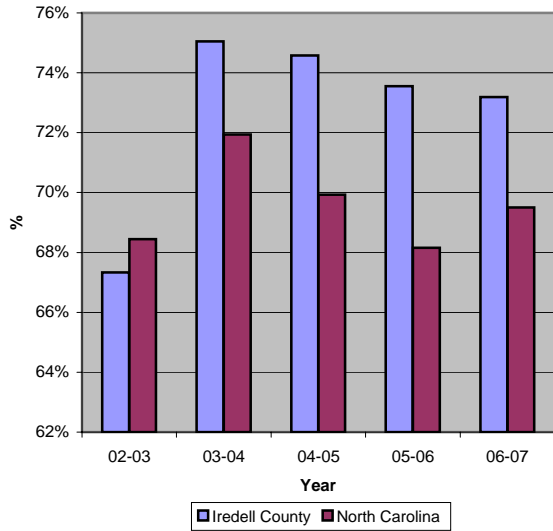

Iredell County

Pop. 151,445

Demographics

Tax & Finance

Justice & Public Safety

Agriculture

Present Use Property

Percent Farmland

Average Age of Farmers

Number of Farms

Total Crop & Livestock Value

Education

Health & Human Services

Health & Human Services

Environment