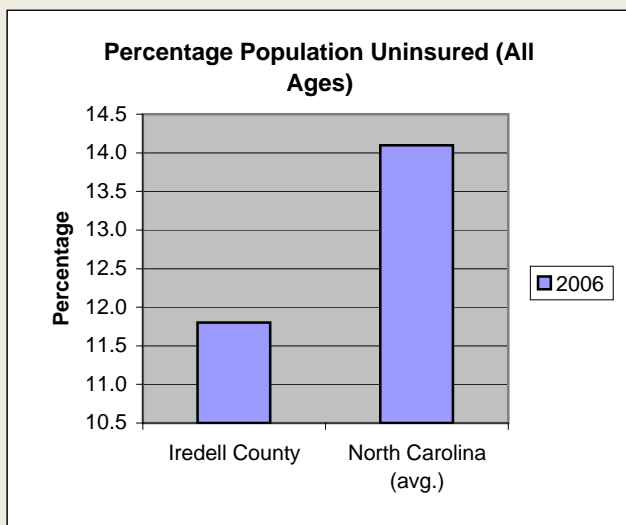

Iredell County

Pop. 151,445

Demographics

Tax & Finance

Justice & Public Safety

Agriculture

Present Use Property

Percent Farmland

Average Age of Farmers

Number of Farms

Total Crop & Livestock Value

Education

Health & Human Services

Health & Human Services

Environment