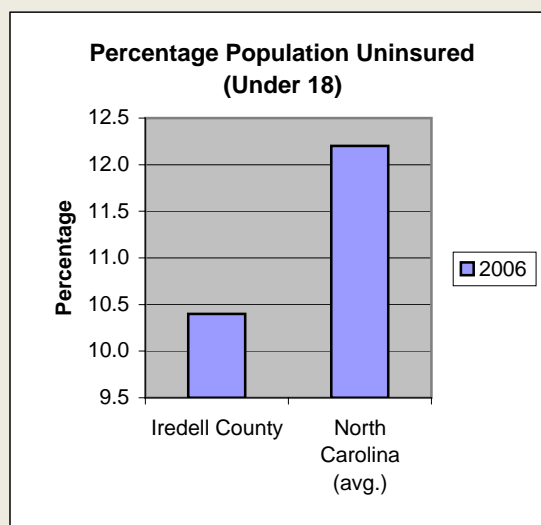

Iredell County

Pop. 151,445

Demographics

Tax & Finance

Justice & Public Safety

Agriculture

Present Use Property

Percent Farmland

Average Age of Farmers

Number of Farms

Total Crop & Livestock Value

Education

Health & Human Services

Health & Human Services

Environment