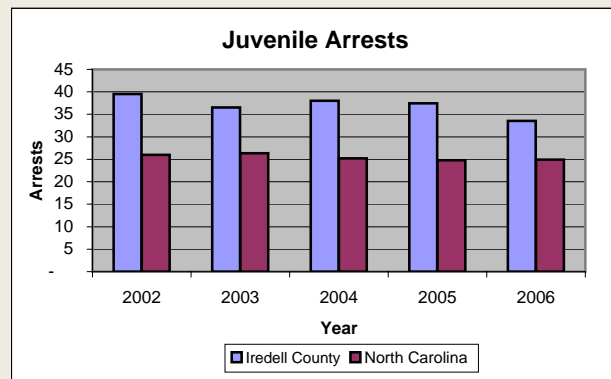

Iredell County

Pop. 151,445

Demographics

Tax & Finance

Justice & Public Safety

Agriculture

Present Use Property

Percent Farmland

Average Age of Farmers

Number of Farms

Total Crop & Livestock Value

Education

Health & Human Services

Health & Human Services

Environment