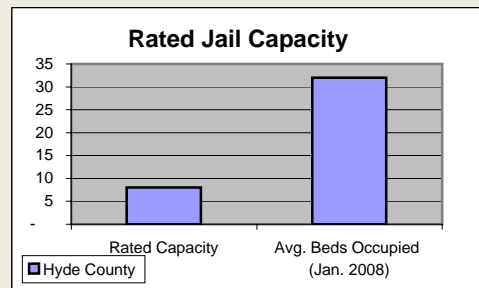

Hyde County

Pop. 5,172

Demographics

Tax & Finance

Justice & Public Safety

Agriculture

Present Use Property

Percent Farmland