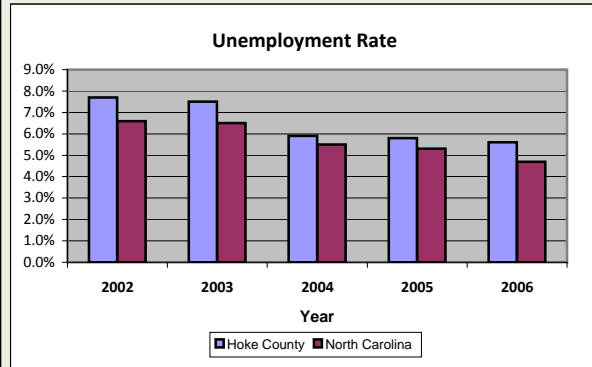

Hoke County

Pop. 42,422

Demographics

Tax & Finance

Justice & Public Safety

Agriculture

Present Use Property

Percent Farmland

Average Age of Farmers

Number of Farms

Total Crop & Livestock Value

Education

Health & Human Services

Health & Human Services

Environment