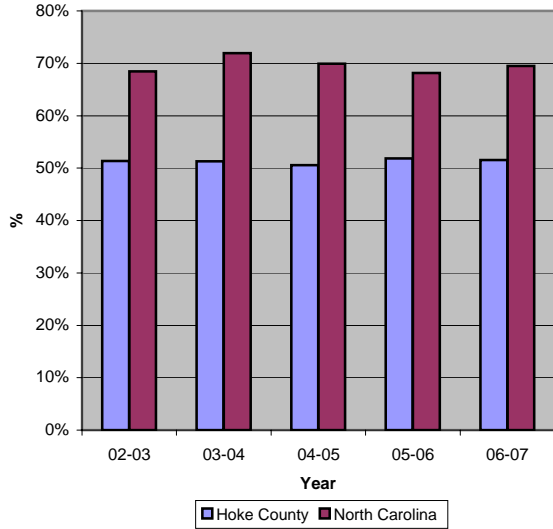

Hoke County

Pop. 42,422

Demographics

Tax & Finance

Justice & Public Safety

Agriculture

Present Use Property

Percent Farmland

Average Age of Farmers

Number of Farms

Total Crop & Livestock Value

Education

Health & Human Services

Health & Human Services

Environment