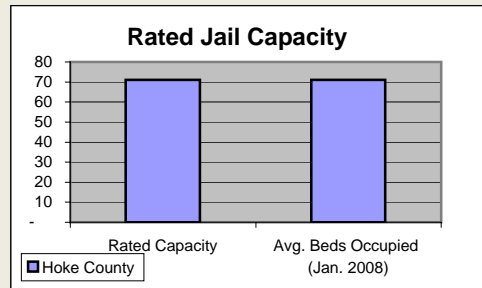

Hoke County

Pop. 42,422

Demographics

Tax & Finance

Justice & Public Safety

Agriculture

Present Use Property

Percent Farmland