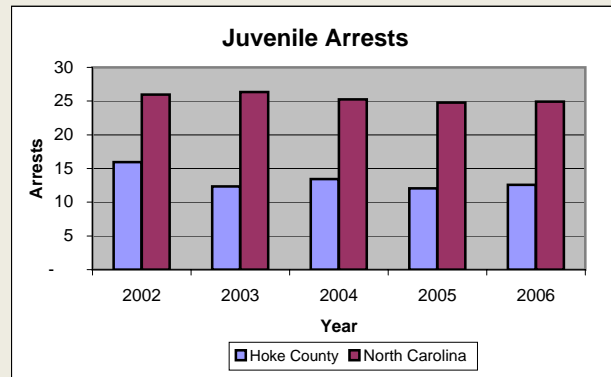

Hoke County

Pop. 42,422

Demographics

Tax & Finance

Justice & Public Safety

Agriculture

Present Use Property

Percent Farmland

Average Age of Farmers

Number of Farms

Total Crop & Livestock Value

Education

Health & Human Services

Health & Human Services

Environment