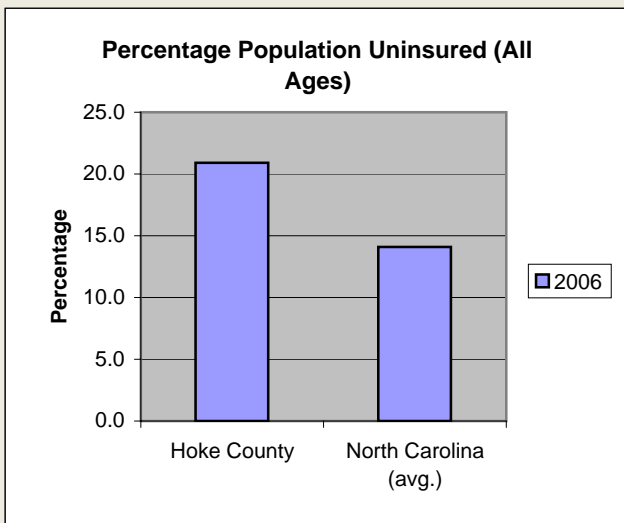

Hoke County

Pop. 42,422

Demographics

Tax & Finance

Justice & Public Safety

Agriculture

Present Use Property

Percent Farmland

Average Age of Farmers

Number of Farms

Total Crop & Livestock Value

Education

Health & Human Services

Health & Human Services

Environment