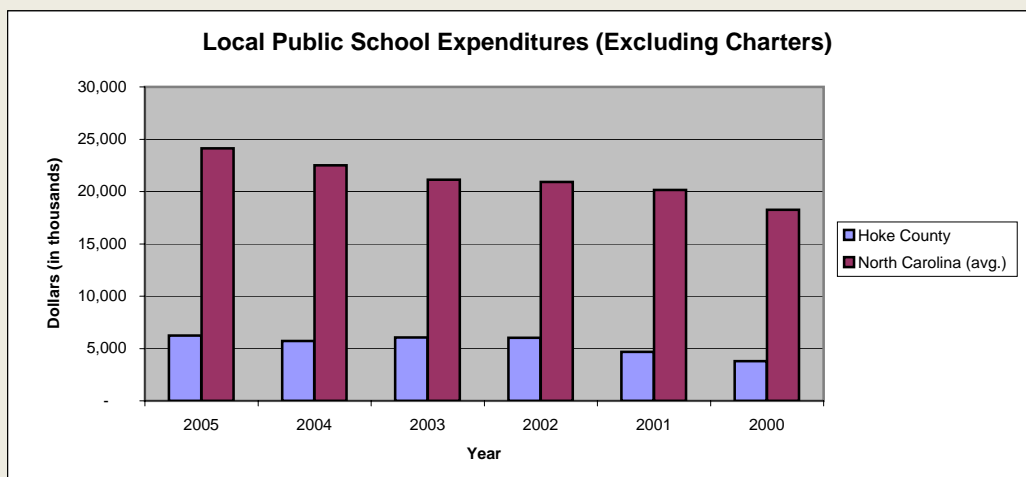

Hoke County

Pop. 42,422

Demographics

Tax & Finance

Justice & Public Safety

Agriculture

Present Use Property

Percent Farmland

Average Age of Farmers

Number of Farms

Total Crop & Livestock Value

Education

Health & Human Services

Health & Human Services

Environment