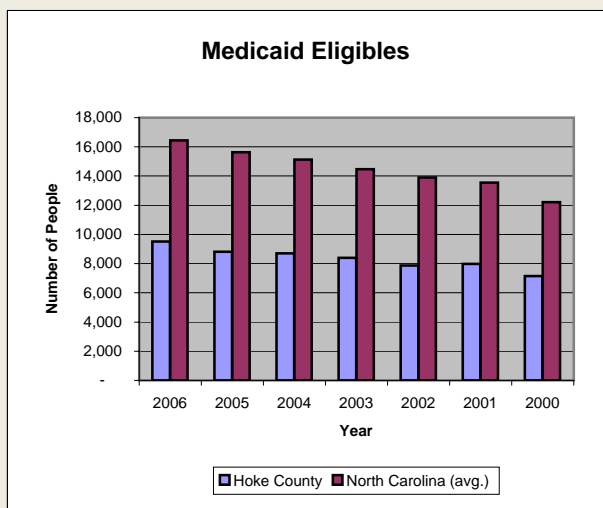

Hoke County

Pop. 42,422

Demographics

Tax & Finance

Justice & Public Safety

Agriculture

Present Use Property

Percent Farmland

Average Age of Farmers

Number of Farms

Total Crop & Livestock Value

Education

Health & Human Services

Health & Human Services

Environment