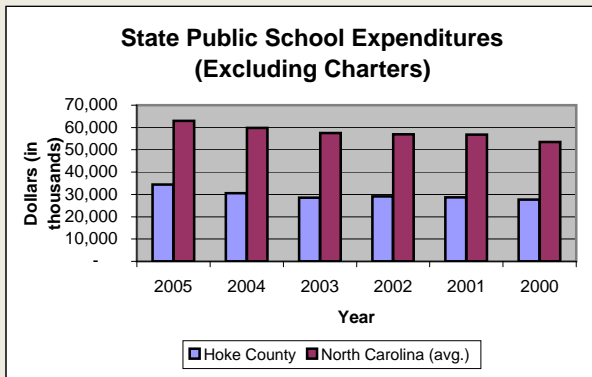

Hoke County

Pop. 42,422

Demographics

Tax & Finance

Justice & Public Safety

Agriculture

Present Use Property

Percent Farmland

Average Age of Farmers

Number of Farms

Total Crop & Livestock Value

Education

Health & Human Services

Health & Human Services

Environment