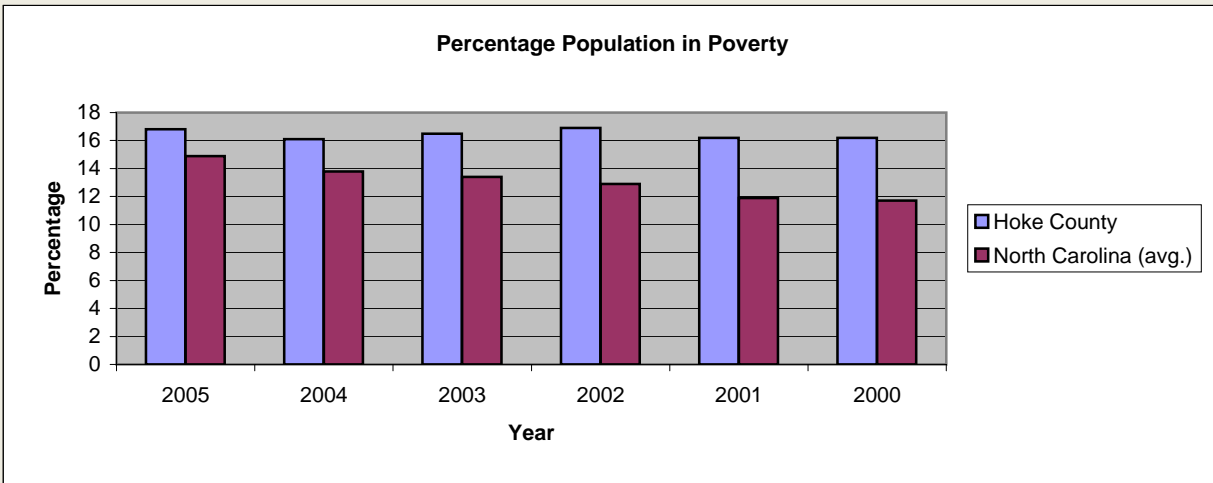

Hoke County

Pop. 42,422

Demographics

Tax & Finance

Justice & Public Safety

Agriculture

Present Use Property

Percent Farmland

Average Age of Farmers

Number of Farms

Total Crop & Livestock Value

Education

Health & Human Services

Health & Human Services

Environment