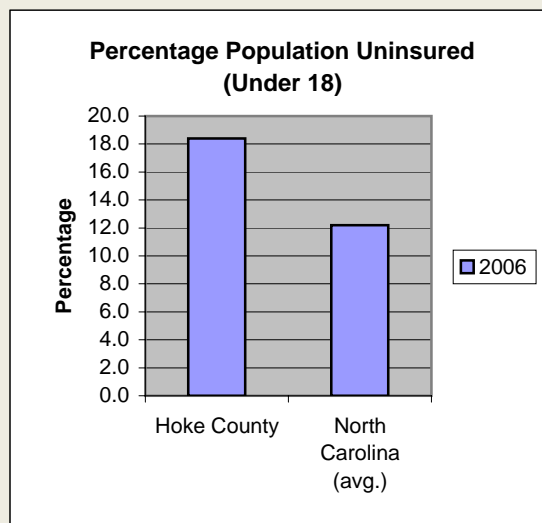

Hoke County

Pop. 42,422

Demographics

Tax & Finance

Justice & Public Safety

Agriculture

Present Use Property

Percent Farmland

Average Age of Farmers

Number of Farms

Total Crop & Livestock Value

Education

Health & Human Services

Health & Human Services

Environment