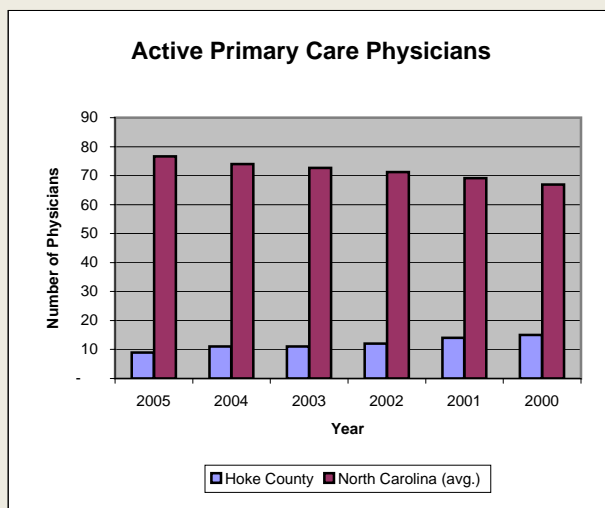

Hoke County

Pop. 42,422

Demographics

Tax & Finance

Justice & Public Safety

Agriculture

Present Use Property

Percent Farmland

Average Age of Farmers

Number of Farms

Total Crop & Livestock Value

Education

Health & Human Services

Health & Human Services

Environment