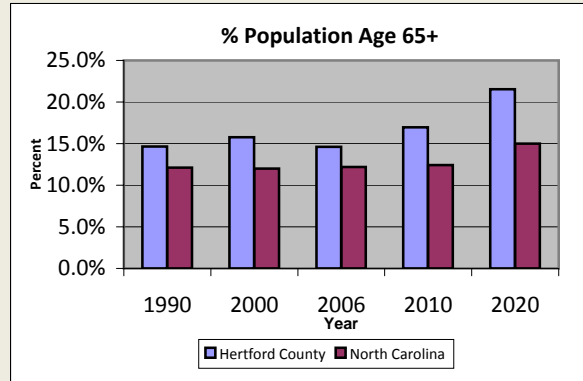

# Hertford County

Pop. 23,206

## Demographics

### Average Age of Farmers