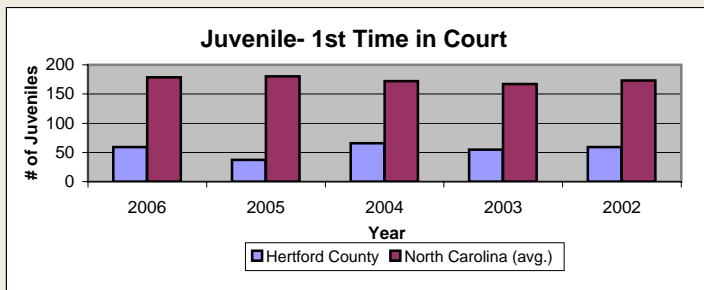

Justice & Public Safety