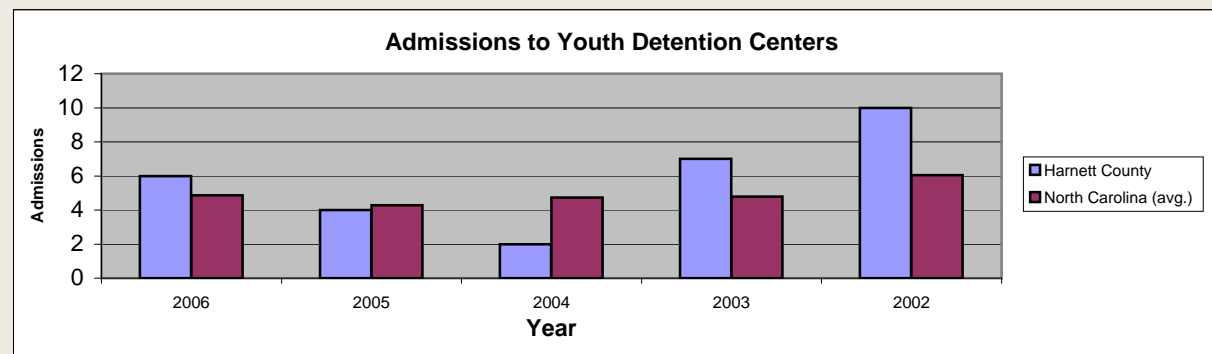

Justice & Public Safety