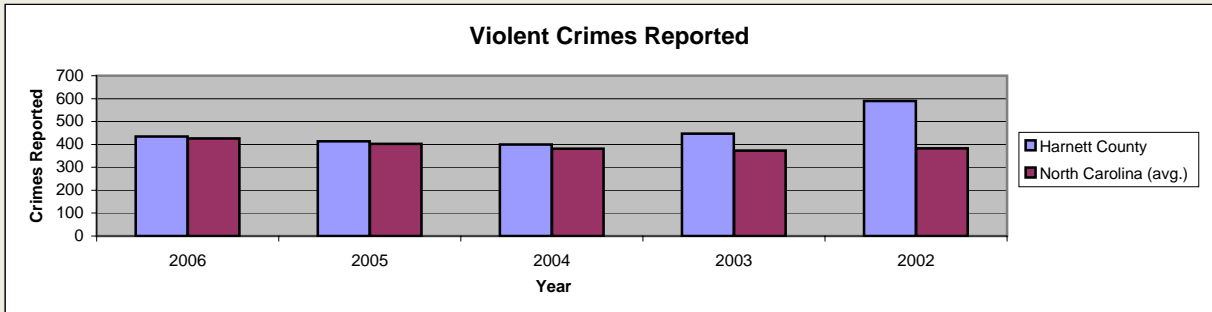

Justice & Public Safety