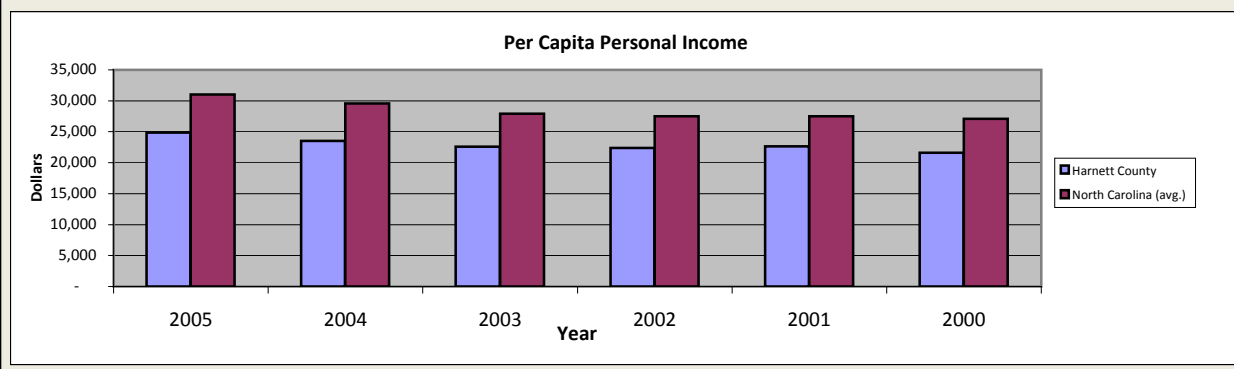

Tax & Finance