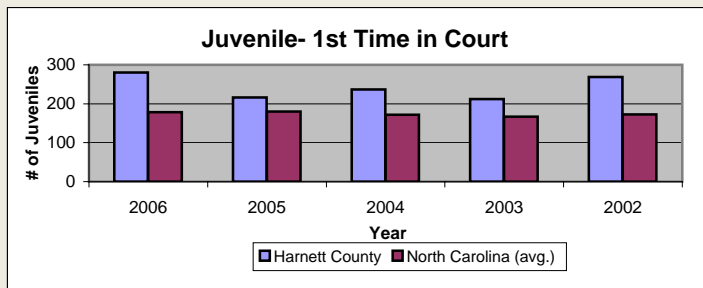

Justice & Public Safety