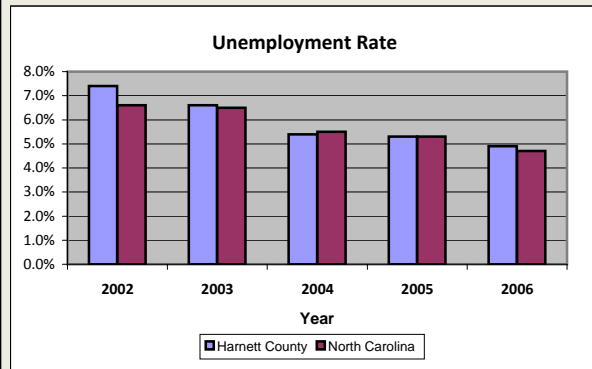

Tax & Finance