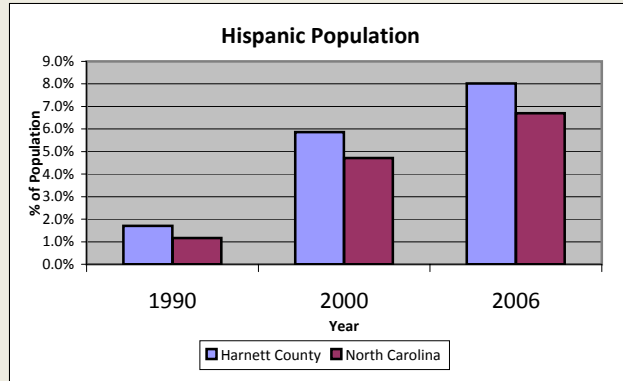

# Harnett County

Pop. 108,721

## Demographics