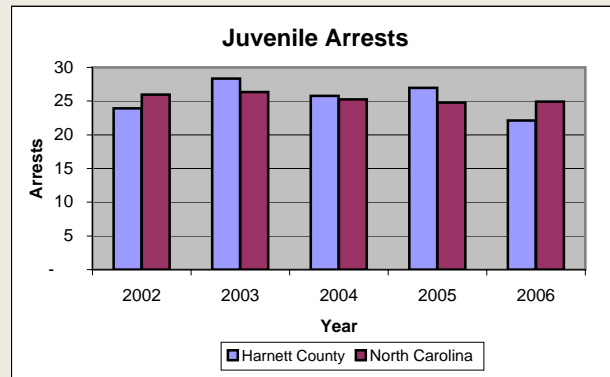

Justice & Public Safety