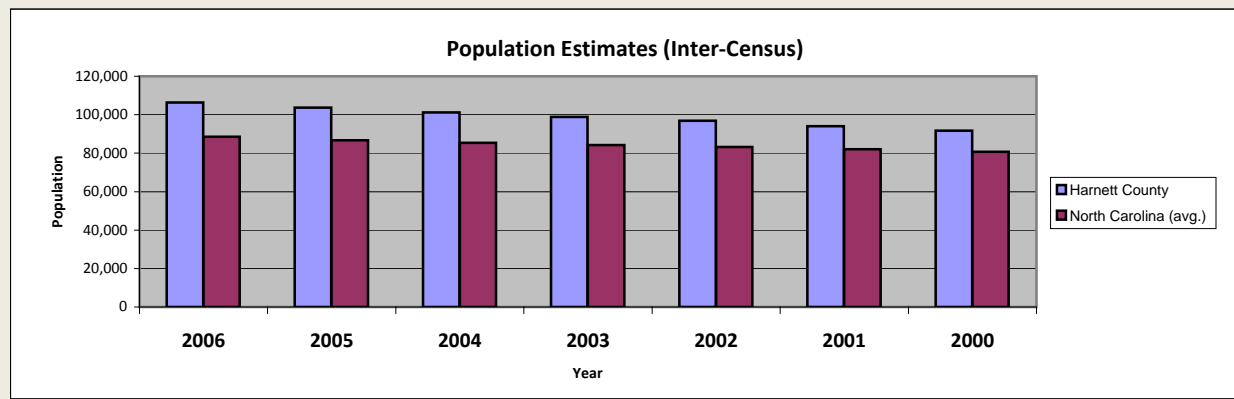

# Harnett County

Pop. 108,721

## Demographics