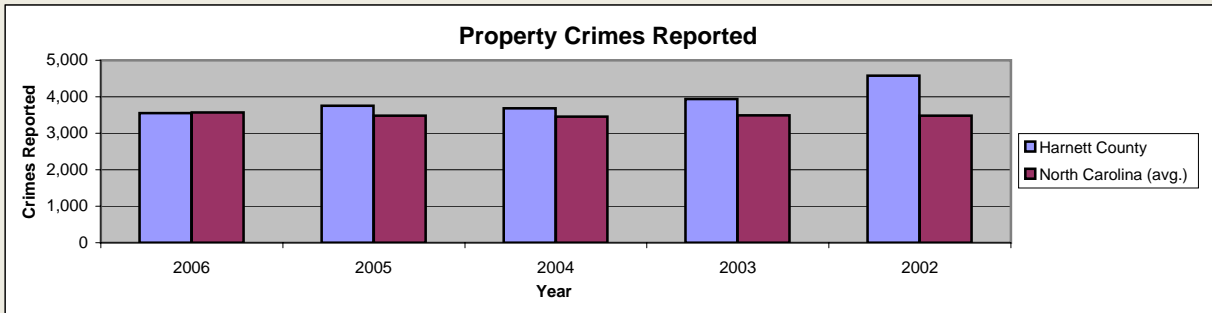

Justice & Public Safety