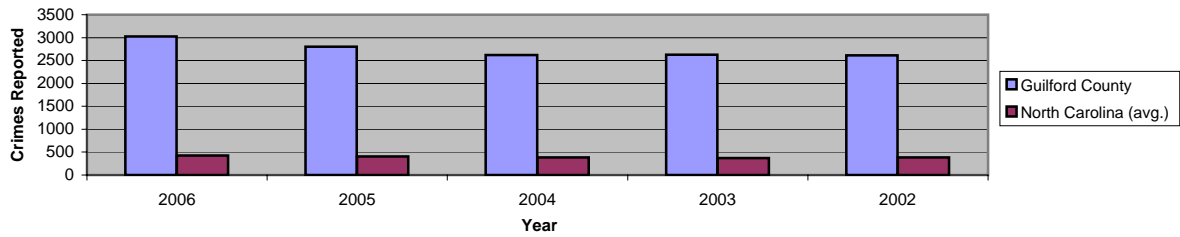

Guilford County

Pop. 465,931

Demographics

Tax & Finance

Justice & Public Safety

Violent Crimes Reported

Property Crimes Reported

Juvenile- 1st Time in Court

Rated Jail Capacity

Juvenile Arrests

Drug Convictions

Admissions to Youth Detention Centers

Agriculture

Present Use Property

Percent Farmland

Average Age of Farmers