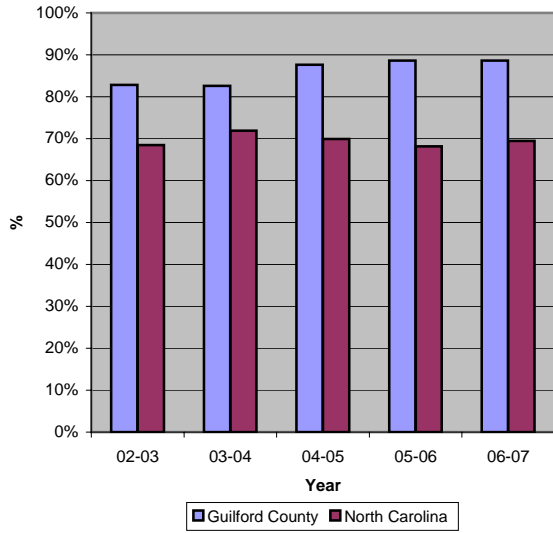

Guilford County

Pop. 465,931

Demographics

Tax & Finance

Justice & Public Safety

Violent Crimes Reported

Property Crimes Reported

Juvenile- 1st Time in Court

Rated Jail Capacity

Juvenile Arrests

Drug Convictions

Admissions to Youth Detention Centers

Agriculture

Present Use Property

Percent Farmland

Average Age of Farmers