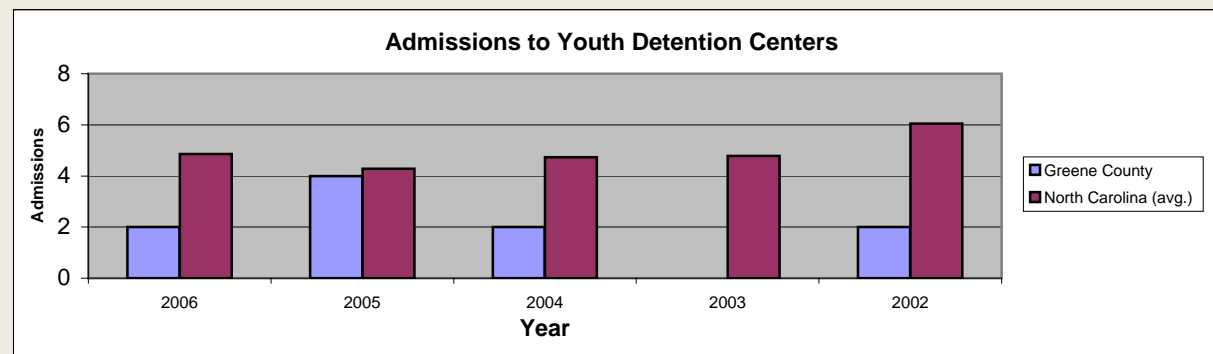

Greene County

Pop. 20,405

Demographics

Tax & Finance

Justice & Public Safety

Agriculture

Present Use Property

Percent Farmland