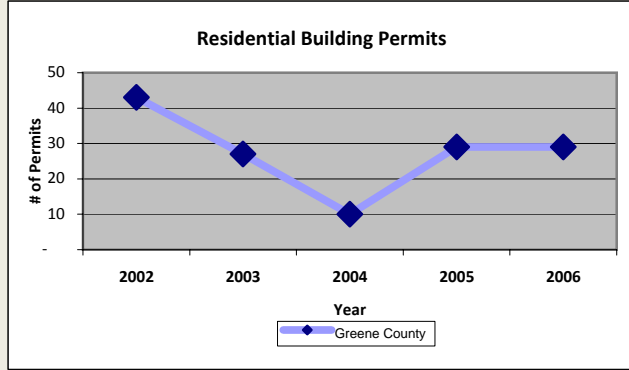

Greene County

Pop. 20,405

Demographics

Tax & Finance

Justice & Public Safety

Agriculture

Present Use Property

Percent Farmland