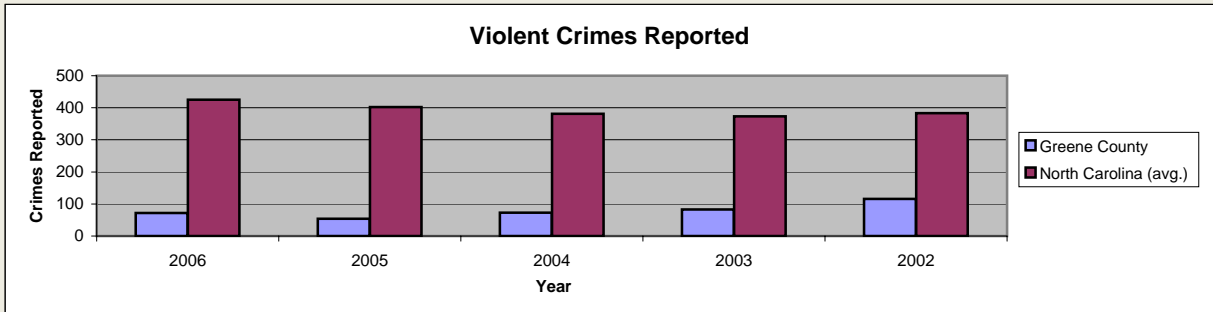

Greene County

Pop. 20,405

Demographics

Tax & Finance

Justice & Public Safety

Agriculture

Present Use Property

Percent Farmland

Average Age of Farmers

Number of Farms

Total Crop & Livestock Value

Education

Health & Human Services

Health & Human Services

Environment