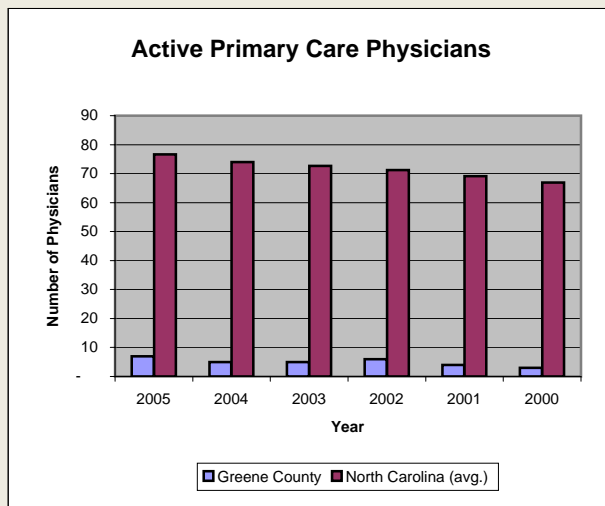

Greene County

Pop. 20,405

Demographics

Tax & Finance

Justice & Public Safety

Agriculture

Present Use Property

Percent Farmland

Average Age of Farmers

Number of Farms

Total Crop & Livestock Value

Education

Health & Human Services

Health & Human Services

Environment