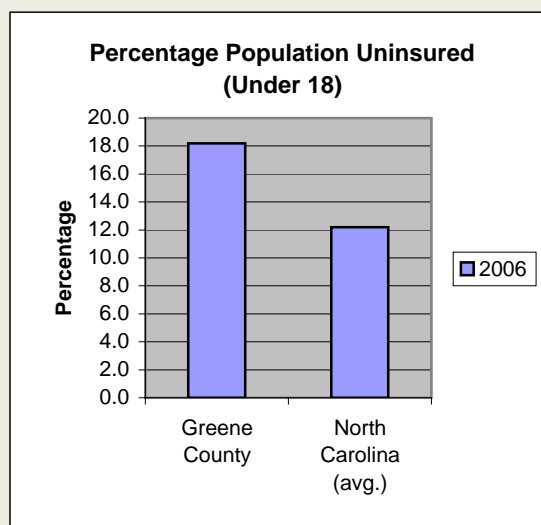

Greene County

Pop. 20,405

Demographics

Tax & Finance

Justice & Public Safety

Agriculture

Present Use Property

Percent Farmland

Average Age of Farmers

Number of Farms

Total Crop & Livestock Value

Education

Health & Human Services

Health & Human Services

Environment