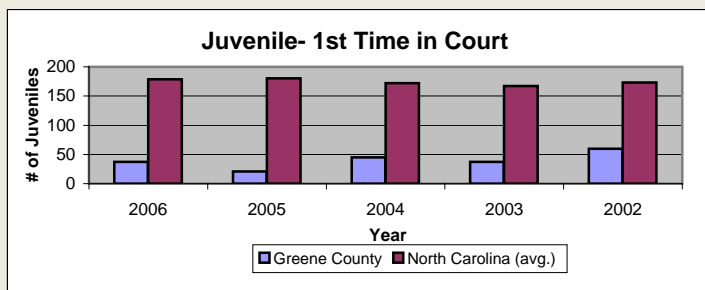

Greene County

Pop. 20,405

Demographics

Tax & Finance

Justice & Public Safety

Agriculture

Present Use Property

Percent Farmland

Average Age of Farmers

Number of Farms

Total Crop & Livestock Value

Education

Health & Human Services

Health & Human Services

Environment