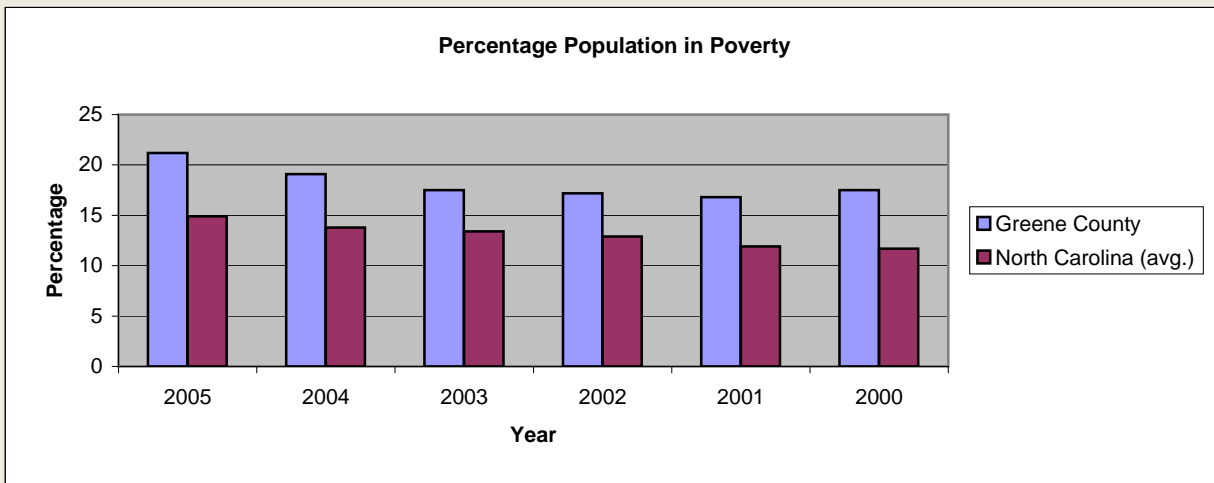

Greene County

Pop. 20,405

Demographics

Tax & Finance

Justice & Public Safety

Agriculture

Present Use Property

Percent Farmland

Average Age of Farmers

Number of Farms

Total Crop & Livestock Value

Education

Health & Human Services

Health & Human Services

Environment