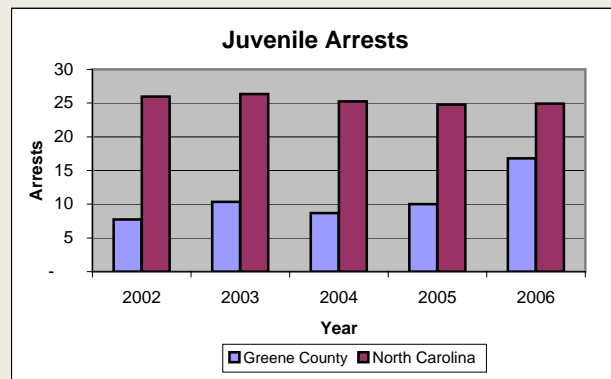

Greene County

Pop. 20,405

Demographics

Tax & Finance

Justice & Public Safety

Agriculture

Present Use Property

Percent Farmland

Average Age of Farmers

Number of Farms

Total Crop & Livestock Value

Education

Health & Human Services

Health & Human Services

Environment