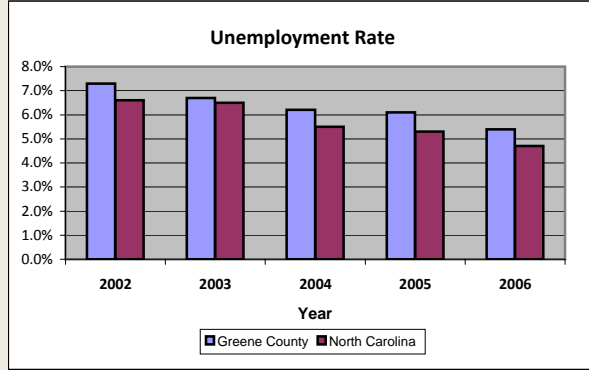

Greene County

Pop. 20,405

Demographics

Tax & Finance

Justice & Public Safety

Agriculture

Present Use Property

Percent Farmland

Average Age of Farmers

Number of Farms

Total Crop & Livestock Value

Education

Health & Human Services

Health & Human Services

Environment