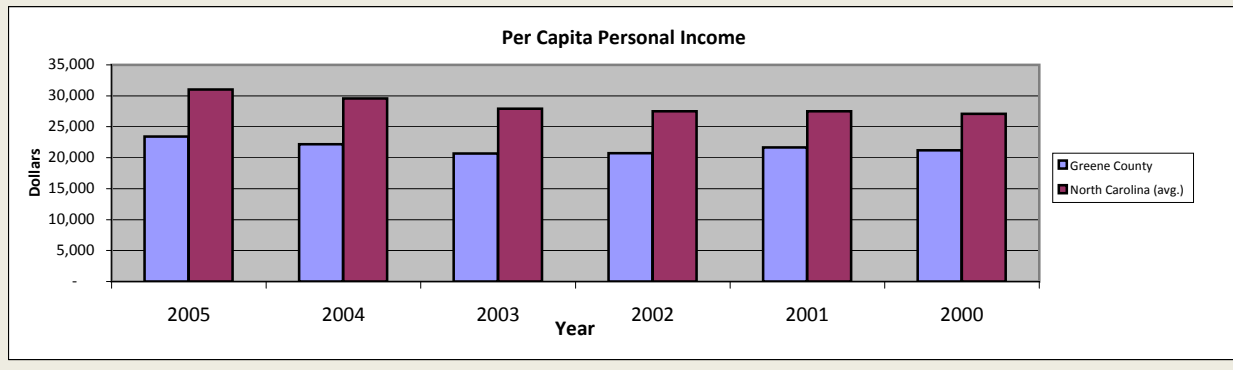

Greene County

Pop. 20,405

Demographics

Tax & Finance

Justice & Public Safety

Agriculture

Present Use Property

Percent Farmland

Average Age of Farmers

Number of Farms

Total Crop & Livestock Value

Education

Health & Human Services

Health & Human Services

Environment