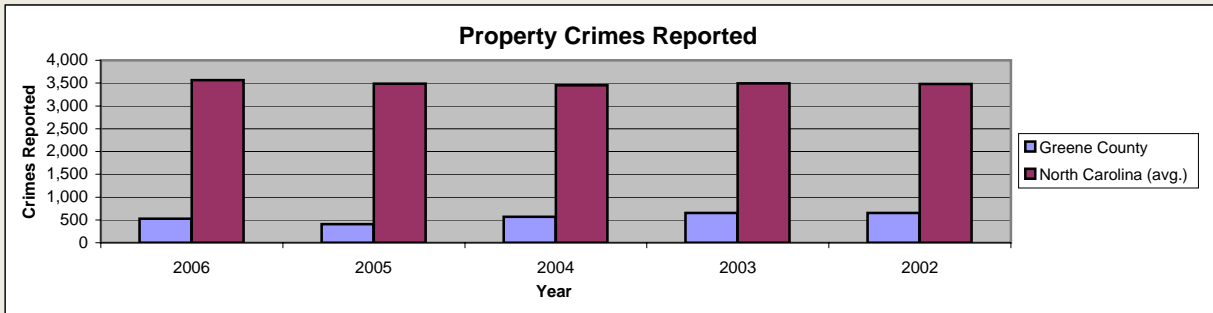

Greene County

Pop. 20,405

Demographics

Tax & Finance

Justice & Public Safety

Agriculture

Present Use Property

Percent Farmland

Average Age of Farmers

Number of Farms

Total Crop & Livestock Value

Education

Health & Human Services

Health & Human Services

Environment