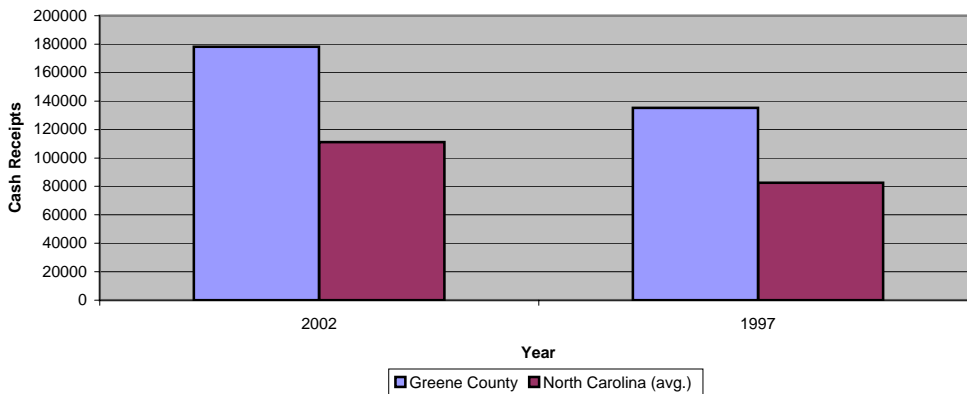

Total Crop & Livestock Value