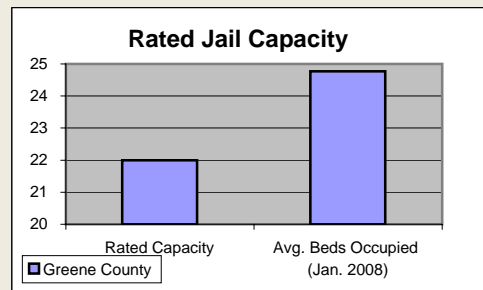

Greene County

Pop. 20,405

Demographics

Tax & Finance

Justice & Public Safety

Agriculture

Present Use Property

Percent Farmland