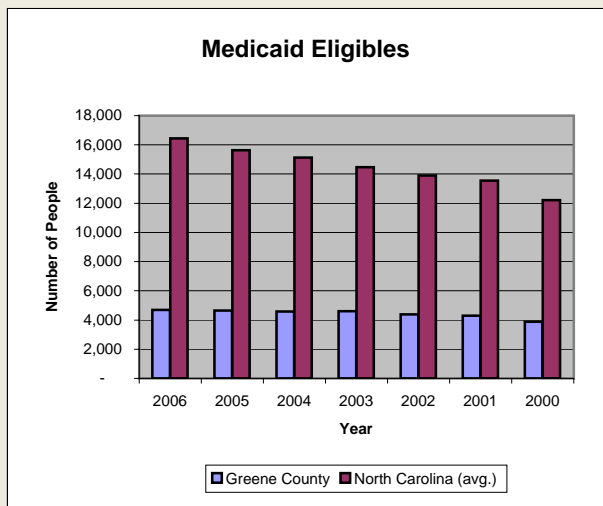

Greene County

Pop. 20,405

Demographics

Tax & Finance

Justice & Public Safety

Agriculture

Present Use Property

Percent Farmland

Average Age of Farmers

Number of Farms

Total Crop & Livestock Value

Education

Health & Human Services

Health & Human Services

Environment