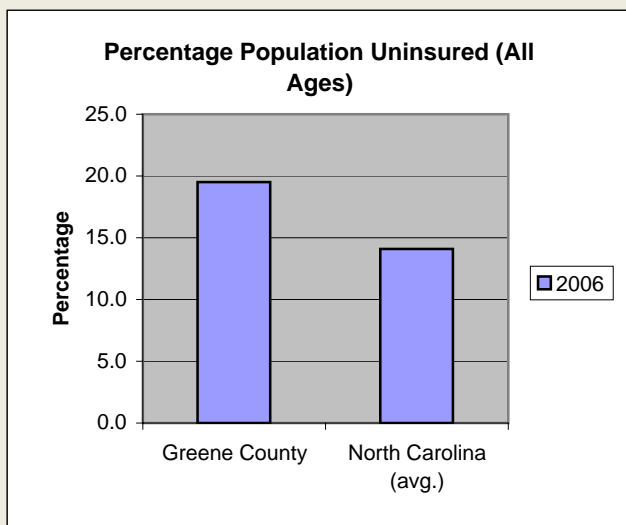

Greene County

Pop. 20,405

Demographics

Tax & Finance

Justice & Public Safety

Agriculture

Present Use Property

Percent Farmland

Average Age of Farmers

Number of Farms

Total Crop & Livestock Value

Education

Health & Human Services

Health & Human Services

Environment