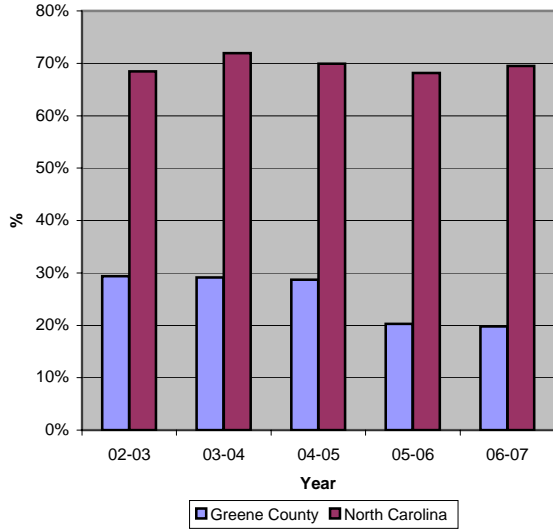

Greene County

Pop. 20,405

Demographics

Tax & Finance

Justice & Public Safety

Agriculture

Present Use Property

Percent Farmland

Average Age of Farmers

Number of Farms

Total Crop & Livestock Value

Education

Health & Human Services

Health & Human Services

Environment