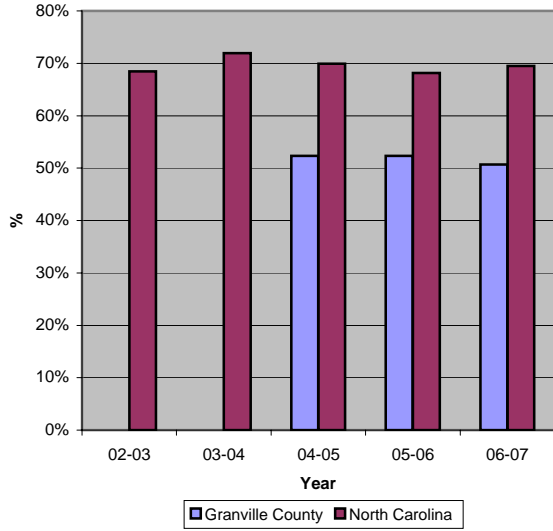

Granville County

Pop. 55,045

Demographics

Tax & Finance

Justice & Public Safety

Violent Crimes Reported

Property Crimes Reported

Juvenile- 1st Time in Court

Rated Jail Capacity

Juvenile Arrests

Drug Convictions

Admissions to Youth Detention Centers

Agriculture

Present Use Property

Percent Farmland

Average Age of Farmers