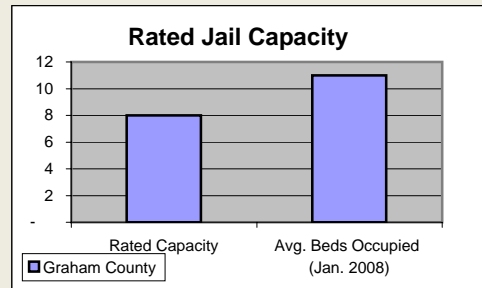

Graham County

Pop. 7,858

Demographics

Tax & Finance

Justice & Public Safety

Agriculture

Present Use Property

Percent Farmland