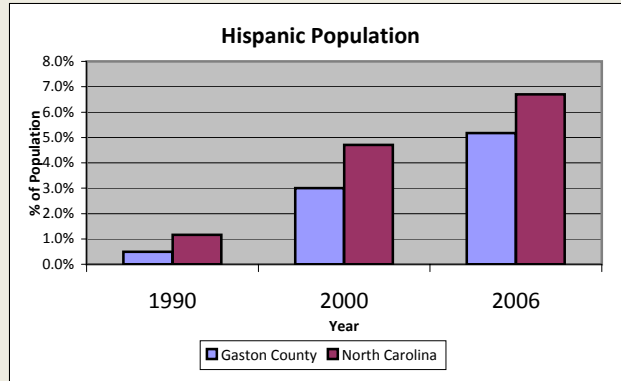

Gaston County

Pop. 202,535

Demographics

Tax & Finance

Justice & Public Safety

Violent Crimes Reported

Property Crimes Reported

Juvenile- 1st Time in Court

Rated Jail Capacity

Juvenile Arrests

Drug Convictions

Admissions to Youth Detention Centers

Agriculture

Present Use Property

Percent Farmland

Average Age of Farmers