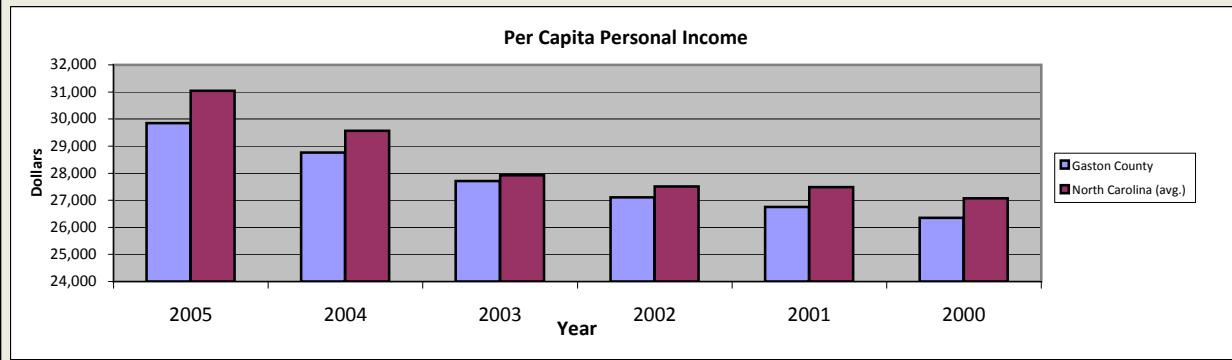

Gaston County

Pop. 202,535

Demographics

Tax & Finance

Justice & Public Safety

Violent Crimes Reported

Property Crimes Reported

Juvenile- 1st Time in Court

Rated Jail Capacity

Juvenile Arrests

Drug Convictions

Admissions to Youth Detention Centers

Agriculture

Present Use Property

Percent Farmland

Average Age of Farmers