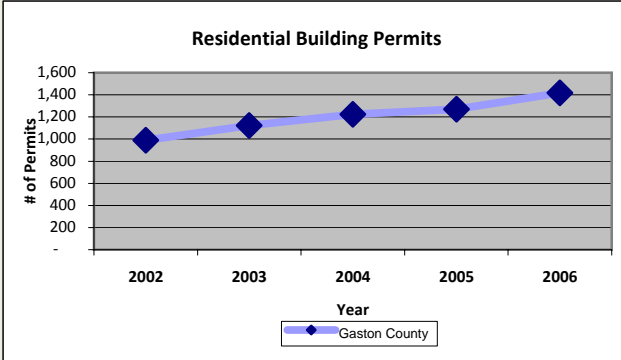

Gaston County

Pop. 202,535

Demographics

Tax & Finance

Justice & Public Safety

Violent Crimes Reported

Property Crimes Reported

Juvenile- 1st Time in Court

Rated Jail Capacity

Juvenile Arrests

Drug Convictions

Admissions to Youth Detention Centers

Agriculture

Present Use Property

Percent Farmland

Average Age of Farmers