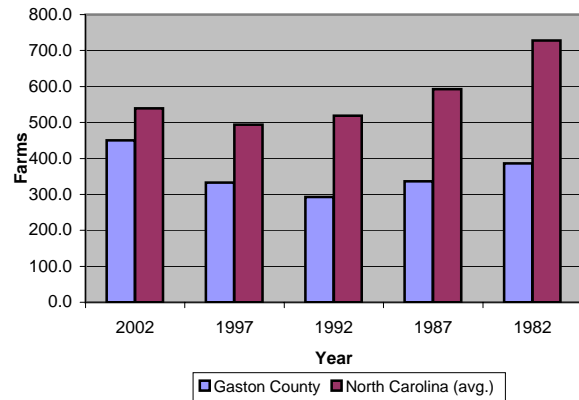

Number of Farms