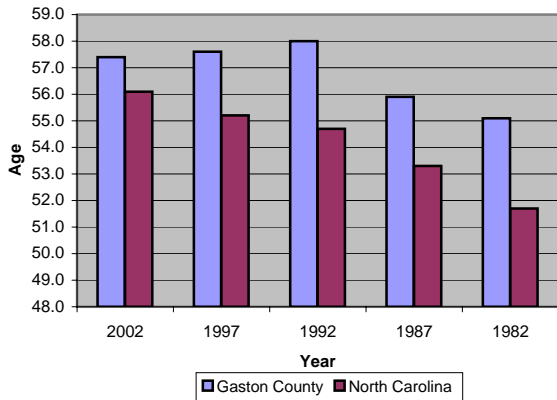

Gaston County

Pop. 202,535

Demographics

Tax & Finance

Justice & Public Safety

Violent Crimes Reported

Property Crimes Reported

Juvenile- 1st Time in Court

Rated Jail Capacity

Juvenile Arrests

Drug Convictions

Admissions to Youth Detention Centers

Agriculture

Present Use Property

Percent Farmland

Average Age of Farmers