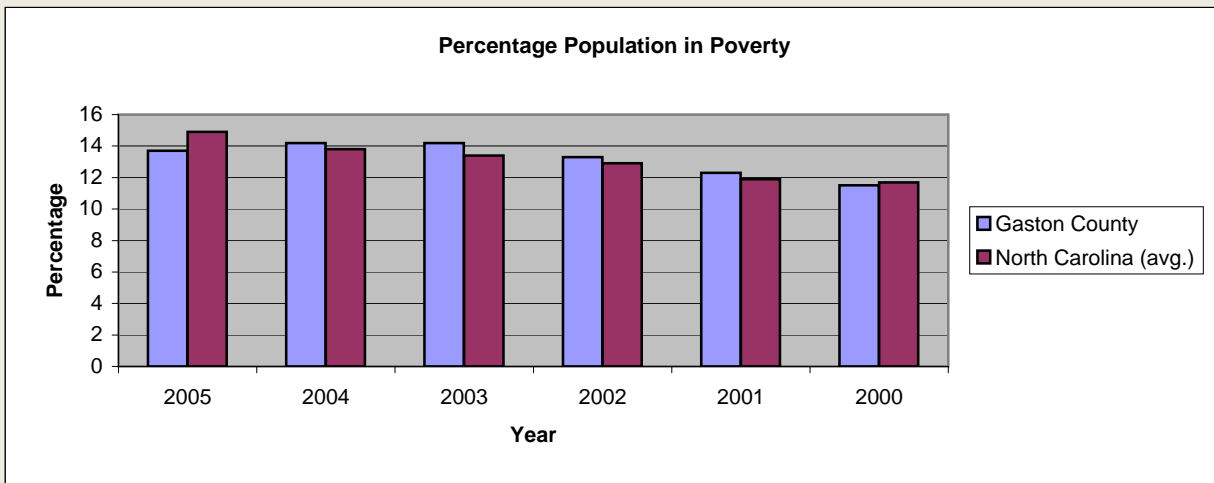

Health & Human Services