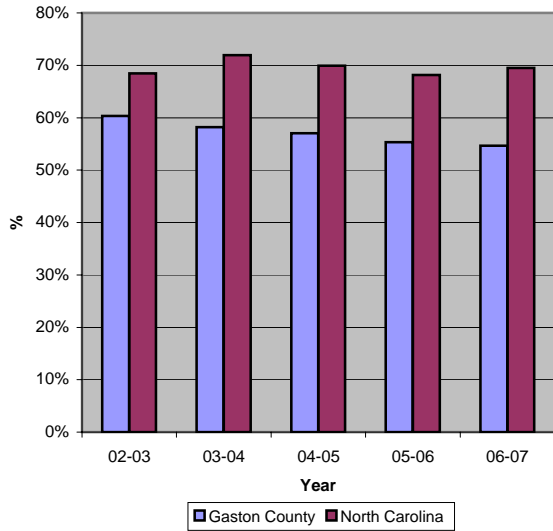

Gaston County

Pop. 202,535

Demographics

Tax & Finance

Justice & Public Safety

Violent Crimes Reported

Property Crimes Reported

Juvenile- 1st Time in Court

Rated Jail Capacity

Juvenile Arrests

Drug Convictions

Admissions to Youth Detention Centers

Agriculture

Present Use Property

Percent Farmland

Average Age of Farmers