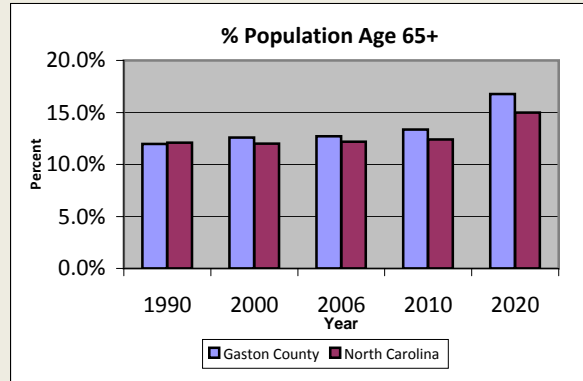

Gaston County

Pop. 202,535

Demographics

Tax & Finance

Justice & Public Safety

Violent Crimes Reported

Property Crimes Reported

Juvenile- 1st Time in Court

Rated Jail Capacity

Juvenile Arrests

Drug Convictions

Admissions to Youth Detention Centers

Agriculture

Present Use Property

Percent Farmland

Average Age of Farmers