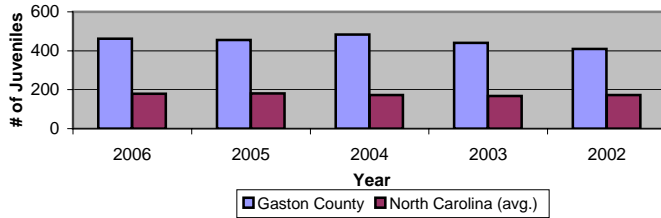

Gaston County

Pop. 202,535

Demographics

Tax & Finance

Justice & Public Safety

Violent Crimes Reported

Property Crimes Reported

Juvenile- 1st Time in Court

Rated Jail Capacity

Juvenile Arrests

Drug Convictions

Admissions to Youth Detention Centers

Agriculture

Present Use Property

Percent Farmland

Average Age of Farmers