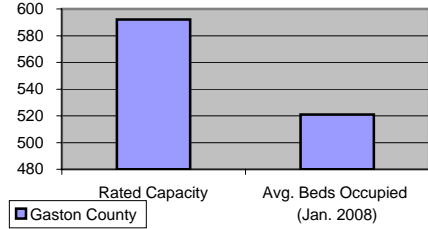

Gaston County

Pop. 202,535

Demographics

Tax & Finance

Justice & Public Safety

Violent Crimes Reported

Property Crimes Reported

Juvenile- 1st Time in Court

Rated Jail Capacity

Juvenile Arrests

Drug Convictions

Admissions to Youth Detention Centers

Agriculture

Present Use Property

Percent Farmland

Average Age of Farmers