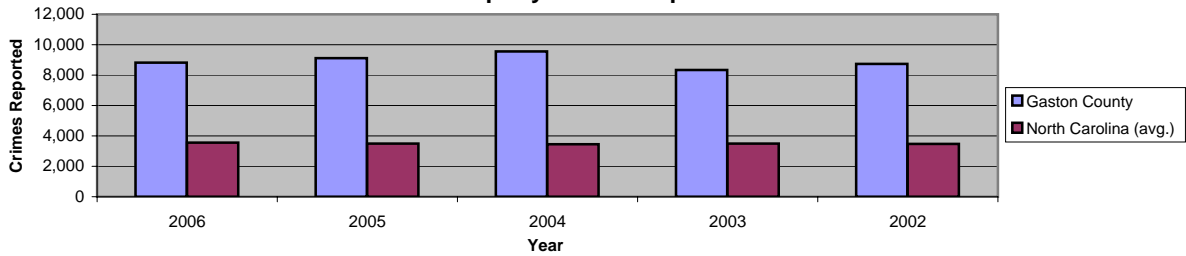

Gaston County

Pop. 202,535

Demographics

Tax & Finance

Justice & Public Safety

Violent Crimes Reported

Property Crimes Reported

Juvenile- 1st Time in Court

Rated Jail Capacity

Juvenile Arrests

Drug Convictions

Admissions to Youth Detention Centers

Agriculture

Present Use Property

Percent Farmland

Average Age of Farmers