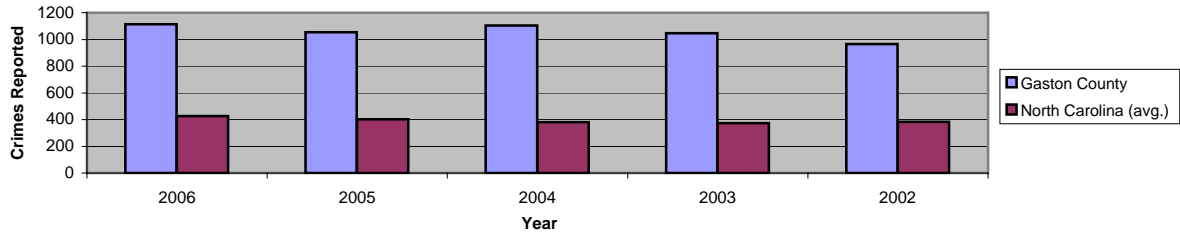

Gaston County

Pop. 202,535

Demographics

Tax & Finance

Justice & Public Safety

Violent Crimes Reported

Property Crimes Reported

Juvenile- 1st Time in Court

Rated Jail Capacity

Juvenile Arrests

Drug Convictions

Admissions to Youth Detention Centers

Agriculture

Present Use Property

Percent Farmland

Average Age of Farmers