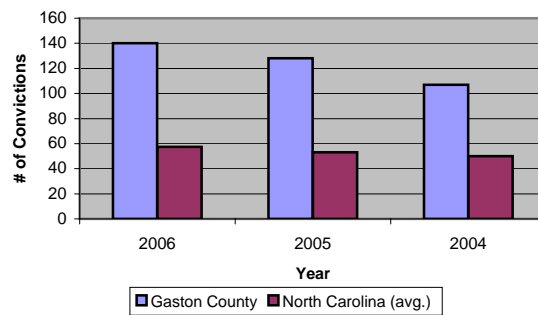

Gaston County

Pop. 202,535

Demographics

Tax & Finance

Justice & Public Safety

Violent Crimes Reported

Property Crimes Reported

Juvenile- 1st Time in Court

Rated Jail Capacity

Juvenile Arrests

Drug Convictions

Admissions to Youth Detention Centers

Agriculture

Present Use Property

Percent Farmland

Average Age of Farmers