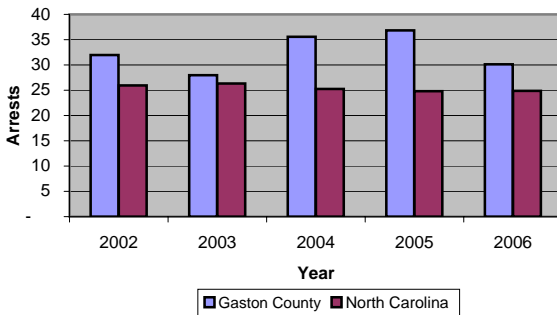

Gaston County

Pop. 202,535

Demographics

Tax & Finance

Justice & Public Safety

Violent Crimes Reported

Property Crimes Reported

Juvenile- 1st Time in Court

Rated Jail Capacity

Juvenile Arrests

Drug Convictions

Admissions to Youth Detention Centers

Agriculture

Present Use Property

Percent Farmland

Average Age of Farmers