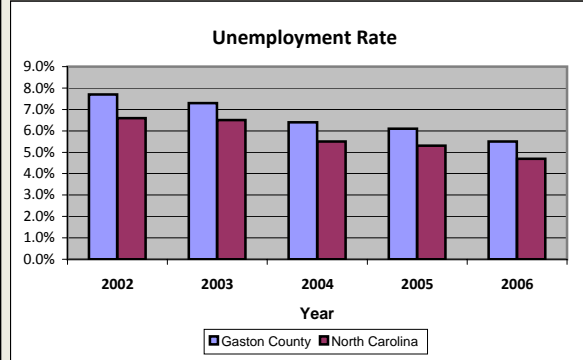

Gaston County

Pop. 202,535

Demographics

Tax & Finance

Justice & Public Safety

Violent Crimes Reported

Property Crimes Reported

Juvenile- 1st Time in Court

Rated Jail Capacity

Juvenile Arrests

Drug Convictions

Admissions to Youth Detention Centers

Agriculture

Present Use Property

Percent Farmland

Average Age of Farmers