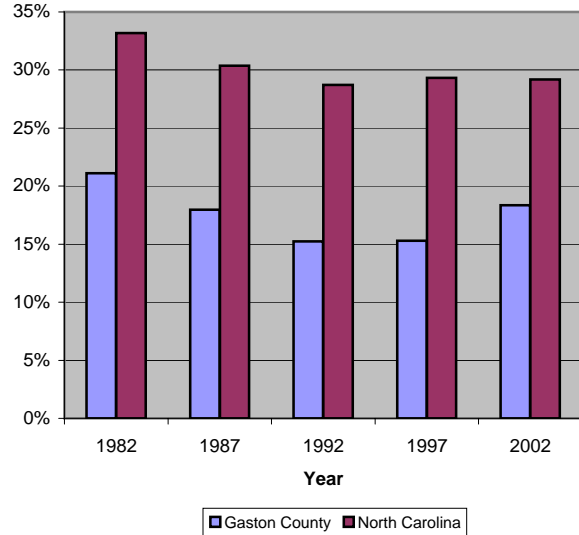

Gaston County

Pop. 202,535

Demographics

Tax & Finance

Justice & Public Safety

Violent Crimes Reported

Property Crimes Reported

Juvenile- 1st Time in Court

Rated Jail Capacity

Juvenile Arrests

Drug Convictions

Admissions to Youth Detention Centers

Agriculture

Present Use Property

Percent Farmland

Average Age of Farmers