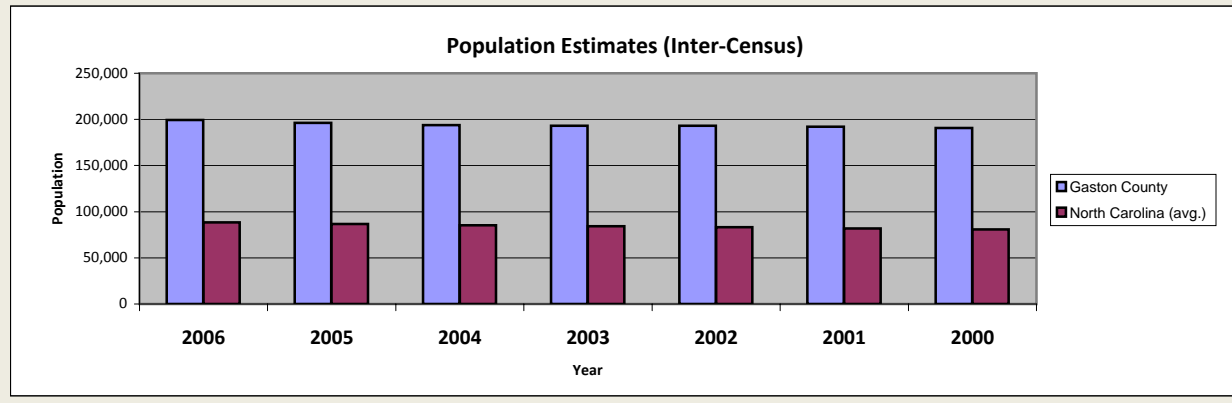

Gaston County

Pop. 202,535

Demographics

Tax & Finance

Justice & Public Safety

Violent Crimes Reported

Property Crimes Reported

Juvenile- 1st Time in Court

Rated Jail Capacity

Juvenile Arrests

Drug Convictions

Admissions to Youth Detention Centers

Agriculture

Present Use Property

Percent Farmland

Average Age of Farmers