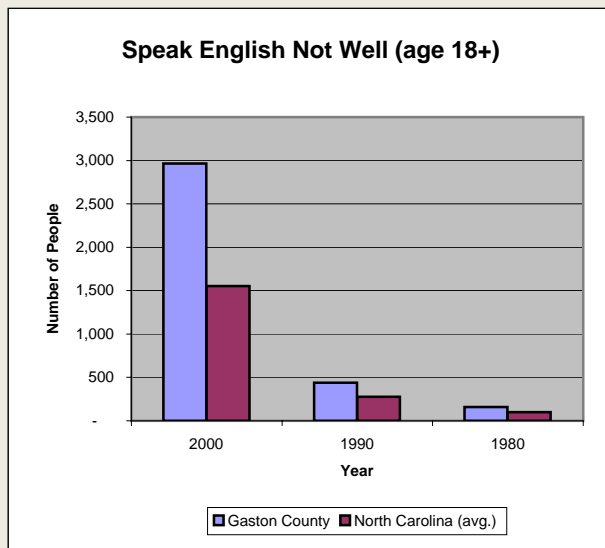

Gaston County

Pop. 202,535

Demographics

Tax & Finance

Justice & Public Safety

Violent Crimes Reported

Property Crimes Reported

Juvenile- 1st Time in Court

Number of Farms

Total Crop & Livestock Value

Education

Health & Human Services

Health & Human Services

Environment