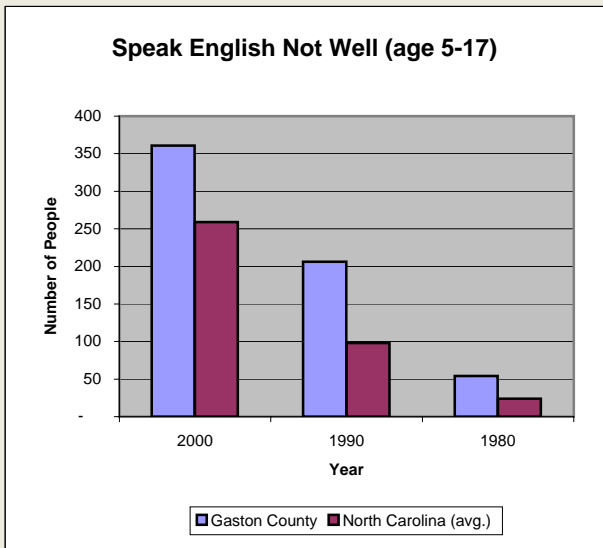

Gaston County

Pop. 202,535

Demographics

Tax & Finance

Justice & Public Safety

Violent Crimes Reported

Property Crimes Reported

Juvenile- 1st Time in Court

Number of Farms

Total Crop & Livestock Value

Education

Health & Human Services

Health & Human Services

Environment