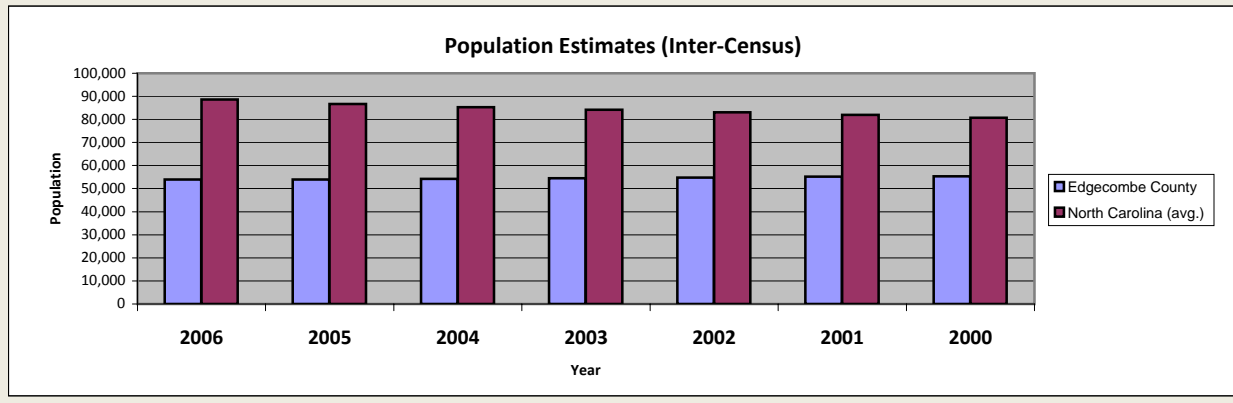

Edgecombe County

Pop. 52,647

Demographics

Tax & Finance

Justice & Public Safety

Violent Crimes Reported

Property Crimes Reported

Juvenile- 1st Time in Court

Rated Jail Capacity

Juvenile Arrests

Drug Convictions

Admissions to Youth Detention Centers

Agriculture

Present Use Property

Percent Farmland

Average Age of Farmers