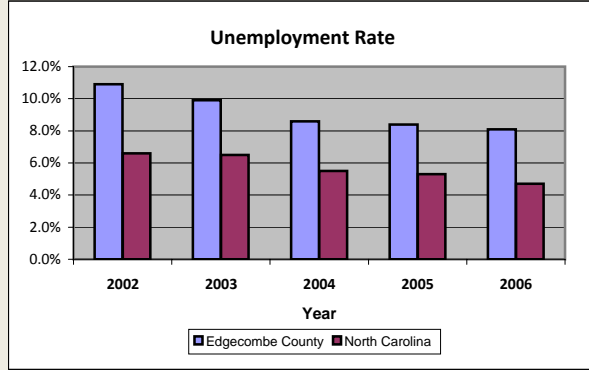

Edgecombe County

Pop. 52,647

Demographics

Tax & Finance

Justice & Public Safety

Violent Crimes Reported

Property Crimes Reported

Juvenile- 1st Time in Court

Rated Jail Capacity

Juvenile Arrests

Drug Convictions

Admissions to Youth Detention Centers

Agriculture

Present Use Property

Percent Farmland

Average Age of Farmers