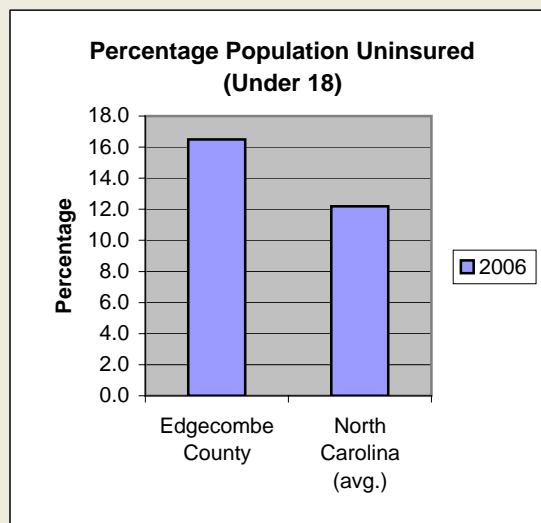

Edgecombe County

Pop. 52,647

Demographics

Tax & Finance

Justice & Public Safety

Violent Crimes Reported

Property Crimes Reported

Juvenile- 1st Time in Court

Rated Jail Capacity

Juvenile Arrests

Drug Convictions

Admissions to Youth Detention Centers

Agriculture

Present Use Property

Percent Farmland

Average Age of Farmers

Number of Farms

Total Crop & Livestock Value

Education

Health & Human Services

Health & Human Services

Environment