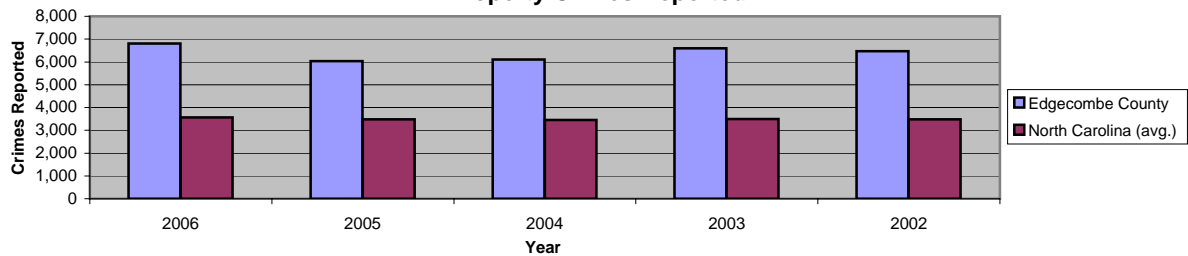

Edgecombe County

Pop. 52,647

Demographics

Tax & Finance

Justice & Public Safety

Violent Crimes Reported

Property Crimes Reported

Juvenile- 1st Time in Court

Rated Jail Capacity

Juvenile Arrests

Drug Convictions

Admissions to Youth Detention Centers

Agriculture

Present Use Property

Percent Farmland

Average Age of Farmers