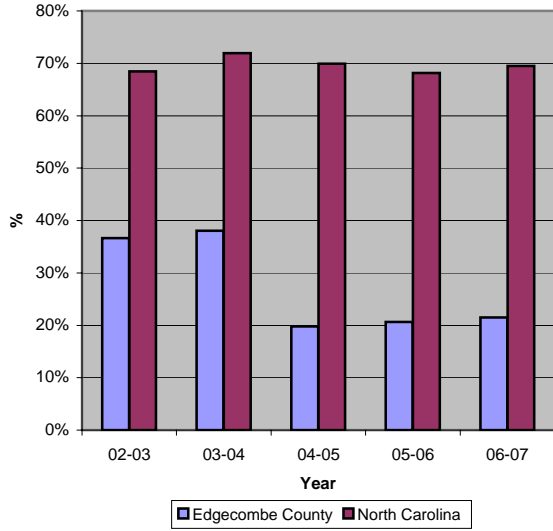

Edgecombe County

Pop. 52,647

Demographics

Tax & Finance

Justice & Public Safety

Violent Crimes Reported

Property Crimes Reported

Juvenile- 1st Time in Court

Rated Jail Capacity

Juvenile Arrests

Drug Convictions

Admissions to Youth Detention Centers

Agriculture

Present Use Property

Percent Farmland

Average Age of Farmers