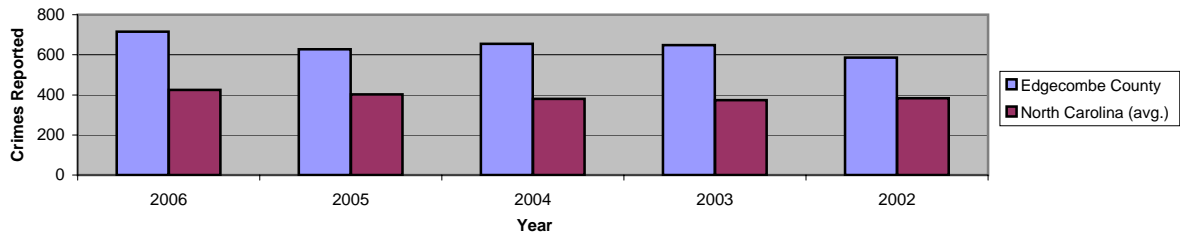

Edgecombe County

Pop. 52,647

Demographics

Tax & Finance

Justice & Public Safety

Violent Crimes Reported

Property Crimes Reported

Juvenile- 1st Time in Court

Rated Jail Capacity

Juvenile Arrests

Drug Convictions

Admissions to Youth Detention Centers

Agriculture

Present Use Property

Percent Farmland

Average Age of Farmers