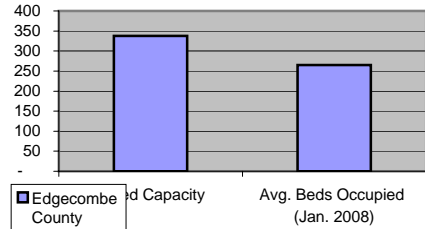

Edgecombe County

Pop. 52,647

Demographics

Tax & Finance

Justice & Public Safety

Violent Crimes Reported

Property Crimes Reported

Juvenile- 1st Time in Court

Rated Jail Capacity

Juvenile Arrests

Drug Convictions

Admissions to Youth Detention Centers

Agriculture

Present Use Property

Percent Farmland

Average Age of Farmers