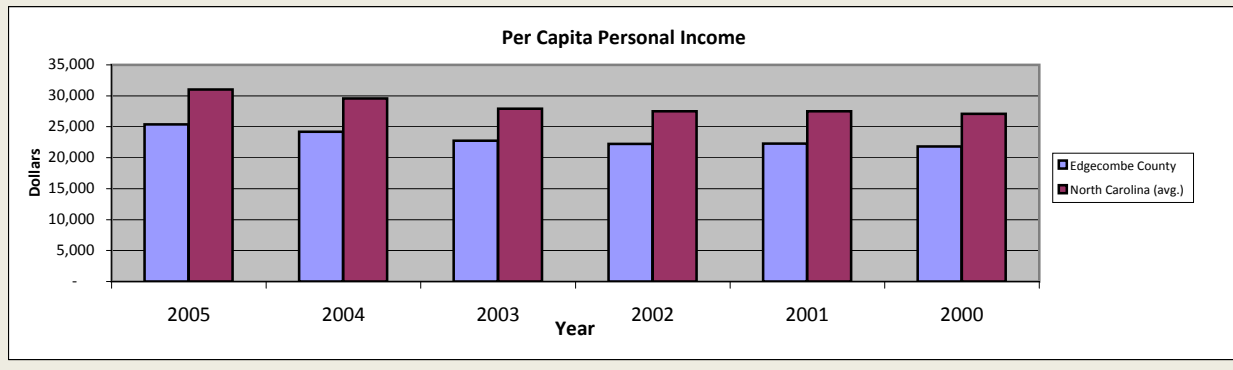

Edgecombe County

Pop. 52,647

Demographics

Tax & Finance

Justice & Public Safety

Violent Crimes Reported

Property Crimes Reported

Juvenile- 1st Time in Court

Rated Jail Capacity

Juvenile Arrests

Drug Convictions

Admissions to Youth Detention Centers

Agriculture

Present Use Property

Percent Farmland

Average Age of Farmers