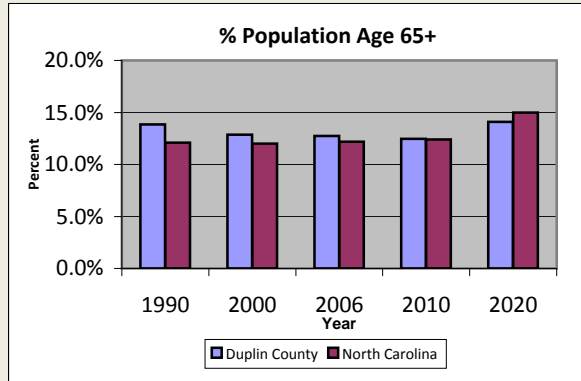

# Duplin County

Pop. 52,979

## Demographics

### Average Age of Farmers

### Number of Farms