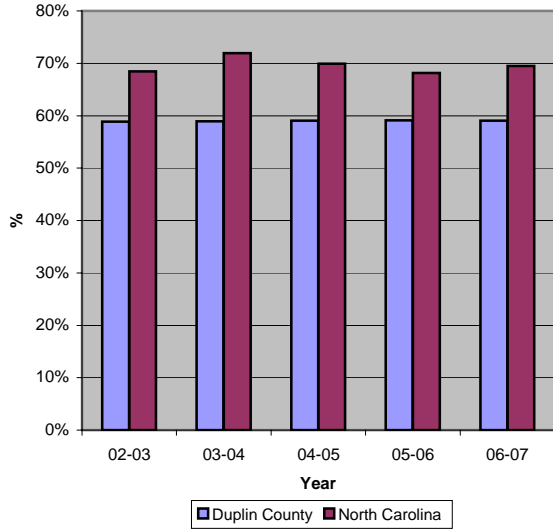

Agriculture

Present Use Property