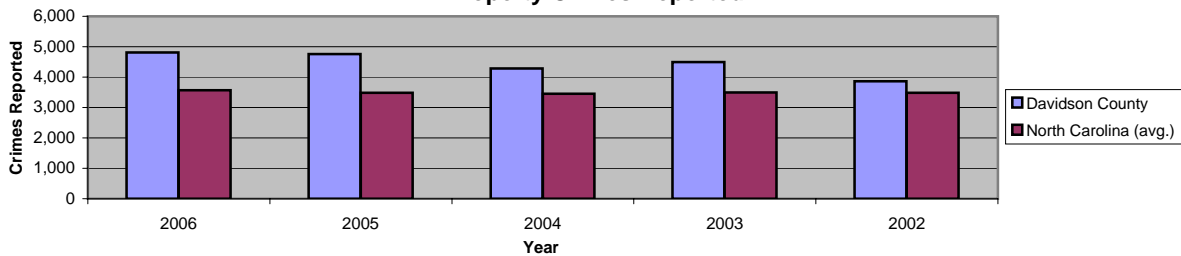

Davidson County

Pop. 156,530

Demographics

Tax & Finance

Justice & Public Safety

Violent Crimes Reported

Property Crimes Reported

Juvenile- 1st Time in Court

Rated Jail Capacity

Juvenile Arrests

Drug Convictions

Admissions to Youth Detention Centers

Agriculture

Present Use Property

Percent Farmland

Average Age of Farmers