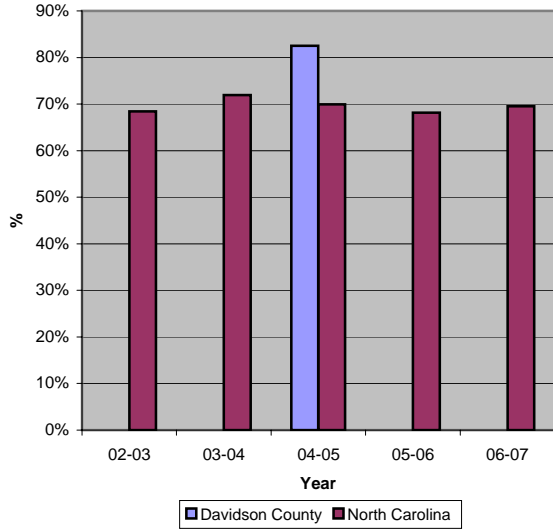

Davidson County

Pop. 156,530

Demographics

Tax & Finance

Justice & Public Safety

Violent Crimes Reported

Property Crimes Reported

Juvenile- 1st Time in Court

Rated Jail Capacity

Juvenile Arrests

Drug Convictions

Admissions to Youth Detention Centers

Agriculture

Present Use Property

Percent Farmland

Average Age of Farmers