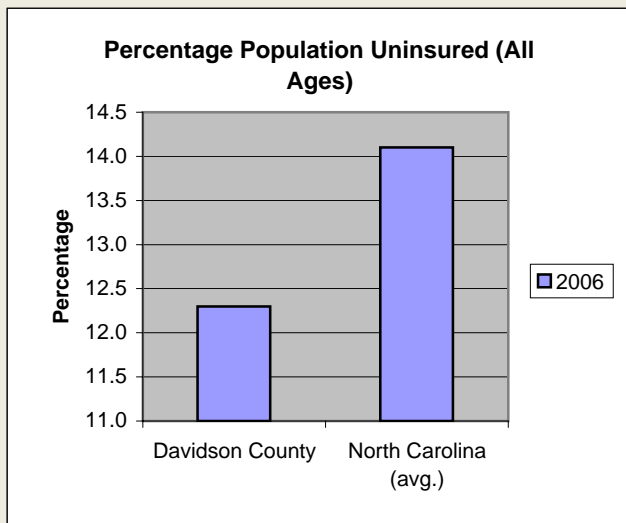

Davidson County

Pop. 156,530

Demographics

Tax & Finance

Justice & Public Safety

Violent Crimes Reported

Property Crimes Reported

Juvenile- 1st Time in Court

Rated Jail Capacity

Juvenile Arrests

Drug Convictions

Admissions to Youth Detention Centers

Agriculture

Present Use Property

Percent Farmland

Average Age of Farmers

Number of Farms

Total Crop & Livestock Value

Education

Health & Human Services

Health & Human Services

Environment