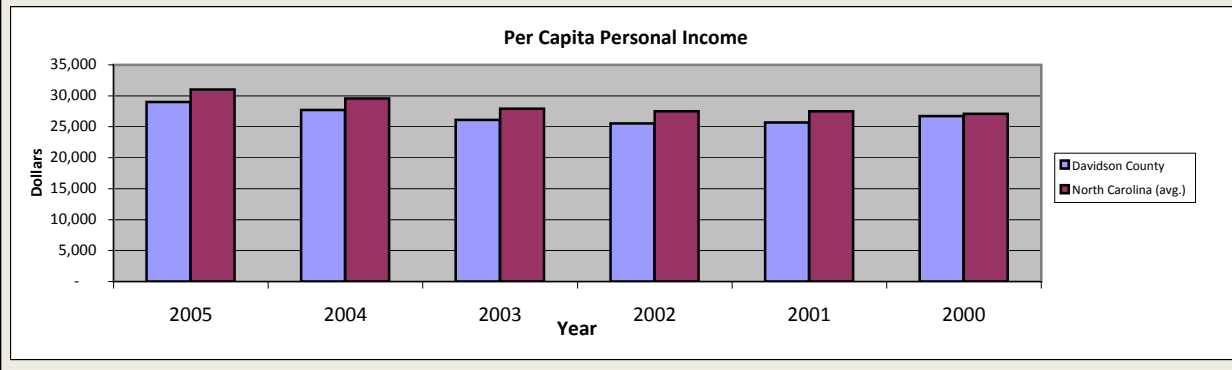

Davidson County

Pop. 156,530

Demographics

Tax & Finance

Justice & Public Safety

Violent Crimes Reported

Property Crimes Reported

Juvenile- 1st Time in Court

Rated Jail Capacity

Juvenile Arrests

Drug Convictions

Admissions to Youth Detention Centers

Agriculture

Present Use Property

Percent Farmland

Average Age of Farmers