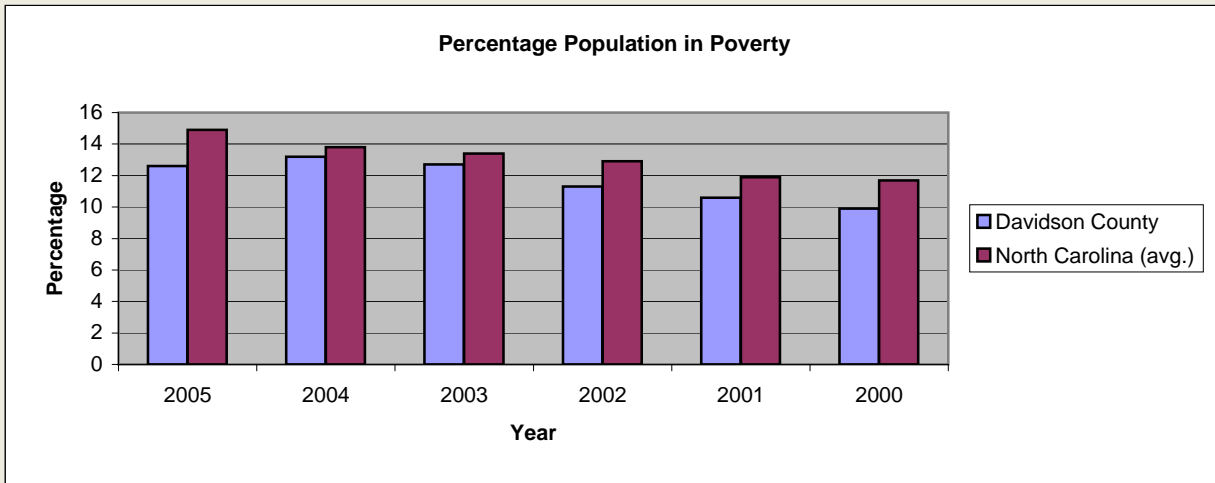

Health & Human Services