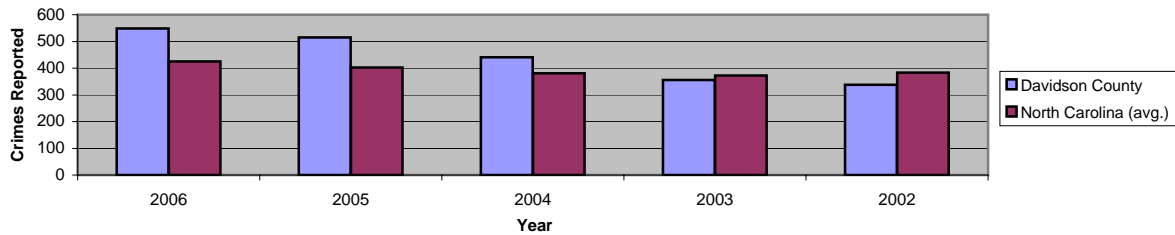

Davidson County

Pop. 156,530

Demographics

Tax & Finance

Justice & Public Safety

Violent Crimes Reported

Property Crimes Reported

Juvenile- 1st Time in Court

Rated Jail Capacity

Juvenile Arrests

Drug Convictions

Admissions to Youth Detention Centers

Agriculture

Present Use Property

Percent Farmland

Average Age of Farmers