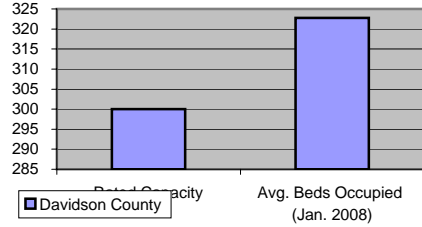

Davidson County

Pop. 156,530

Demographics

Tax & Finance

Justice & Public Safety

Violent Crimes Reported

Property Crimes Reported

Juvenile- 1st Time in Court

Rated Jail Capacity

Juvenile Arrests

Drug Convictions

Admissions to Youth Detention Centers

Agriculture

Present Use Property

Percent Farmland

Average Age of Farmers