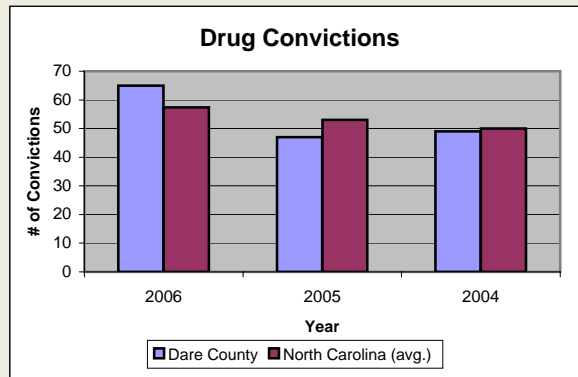

Dare County

Pop. 33,776

Demographics

Tax & Finance

Justice & Public Safety

Agriculture

Present Use Property

Percent Farmland

Average Age of Farmers

Number of Farms

Total Crop & Livestock Value

Education

Health & Human Services

Health & Human Services

Environment