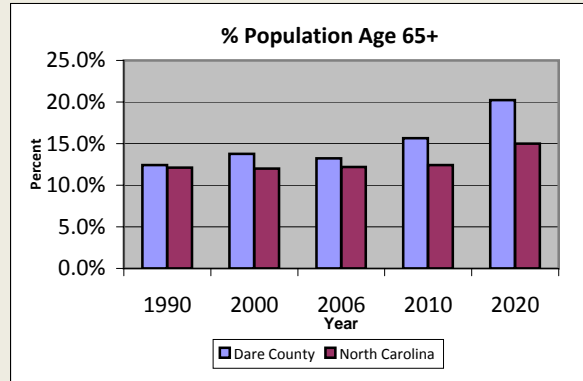

Dare County

Pop. 33,776

Demographics

Tax & Finance

Justice & Public Safety

Agriculture

Present Use Property

Percent Farmland

Average Age of Farmers

Number of Farms

Total Crop & Livestock Value

Education

Health & Human Services

Health & Human Services

Environment