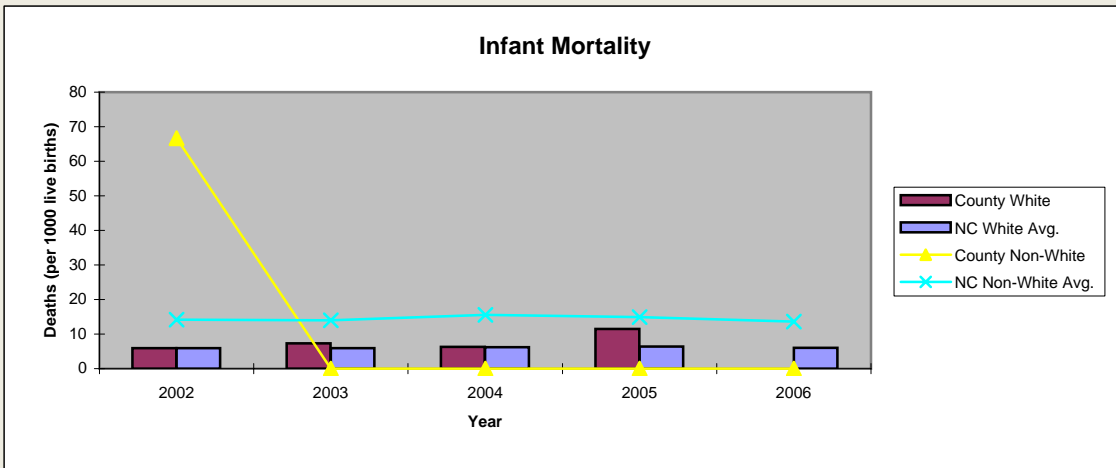

Dare County

Pop. 33,776

Demographics

Tax & Finance

Justice & Public Safety

Agriculture

Present Use Property

Percent Farmland

Average Age of Farmers

Number of Farms

Total Crop & Livestock Value

Education

Health & Human Services

Health & Human Services

Environment