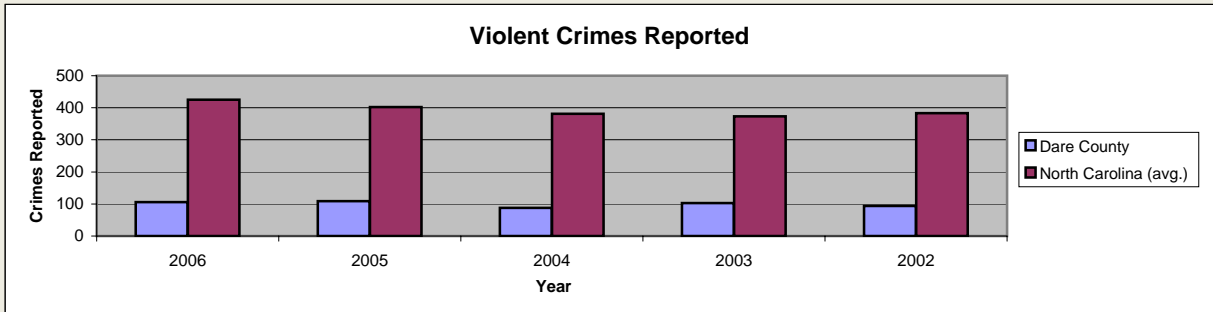

Dare County

Pop. 33,776

Demographics

Tax & Finance

Justice & Public Safety

Agriculture

Present Use Property

Percent Farmland

Average Age of Farmers

Number of Farms

Total Crop & Livestock Value

Education

Health & Human Services

Health & Human Services

Environment