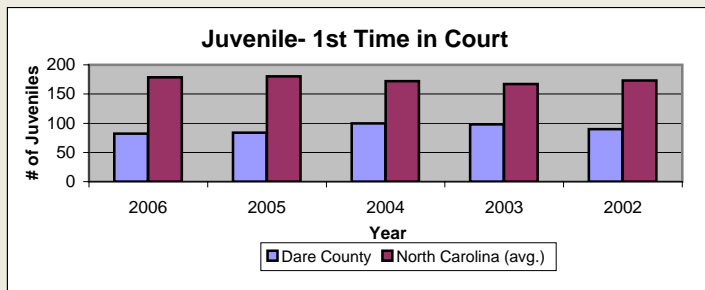

Dare County

Pop. 33,776

Demographics

Tax & Finance

Justice & Public Safety

Agriculture

Present Use Property

Percent Farmland

Average Age of Farmers

Number of Farms

Total Crop & Livestock Value

Education

Health & Human Services

Health & Human Services

Environment