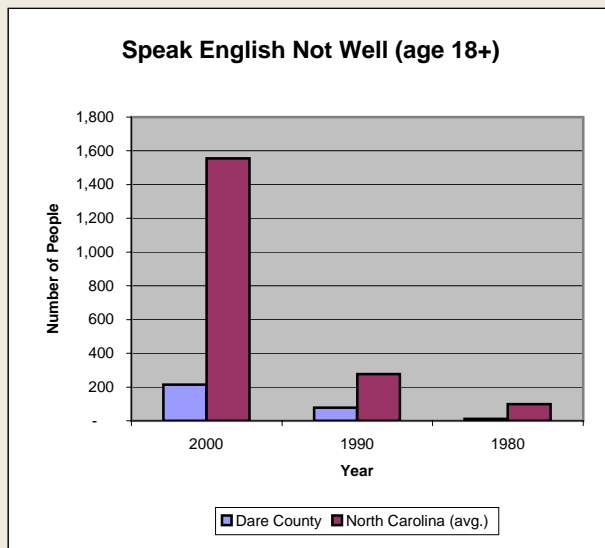

Dare County

Pop. 33,776

Demographics

Tax & Finance

Justice & Public Safety

Agriculture

Present Use Property

Percent Farmland

Average Age of Farmers

Number of Farms

Total Crop & Livestock Value

Education

Health & Human Services

Health & Human Services

Environment