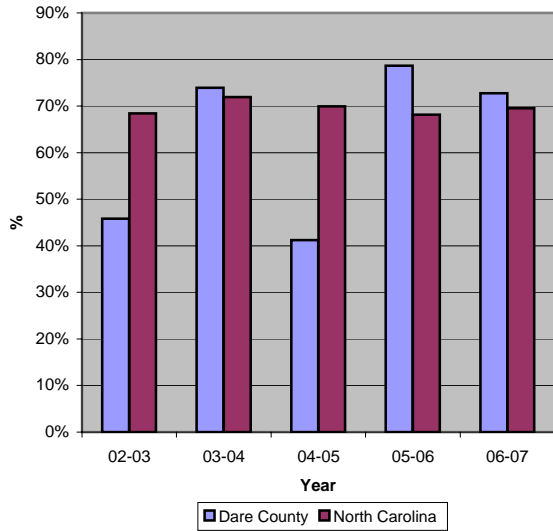

Dare County

Pop. 33,776

Demographics

Tax & Finance

Justice & Public Safety

Agriculture

Present Use Property

Percent Farmland

Average Age of Farmers

Number of Farms

Total Crop & Livestock Value

Education

Health & Human Services

Health & Human Services

Environment