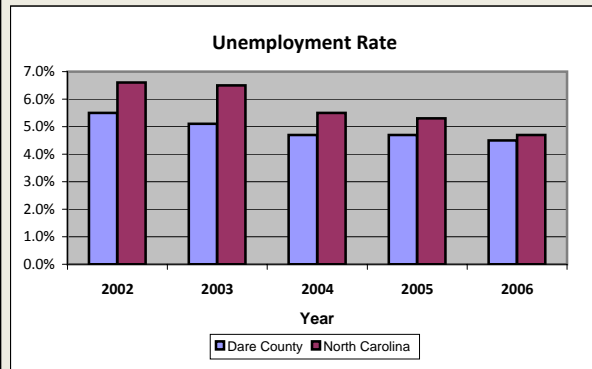

Dare County

Pop. 33,776

Demographics

Tax & Finance

Justice & Public Safety

Agriculture

Present Use Property

Percent Farmland

Average Age of Farmers

Number of Farms

Total Crop & Livestock Value

Education

Health & Human Services

Health & Human Services

Environment