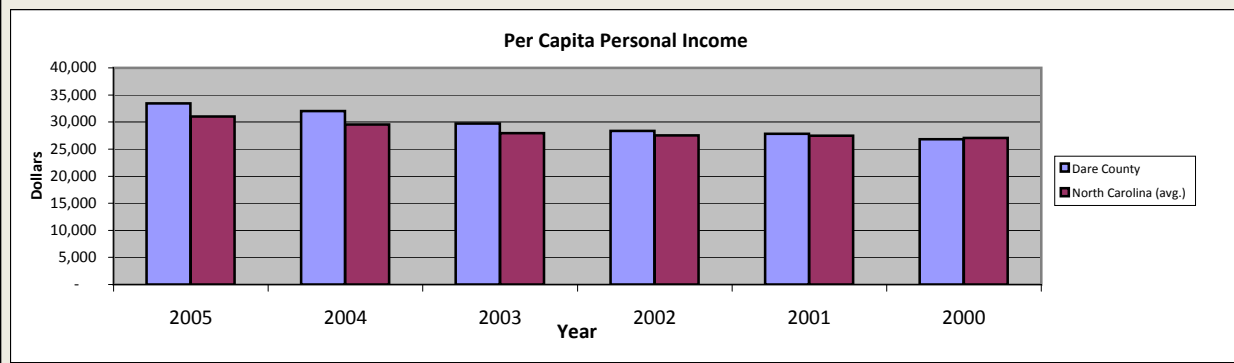

Dare County

Pop. 33,776

Demographics

Tax & Finance

Justice & Public Safety

Agriculture

Present Use Property

Percent Farmland

Average Age of Farmers

Number of Farms

Total Crop & Livestock Value

Education

Health & Human Services

Health & Human Services

Environment