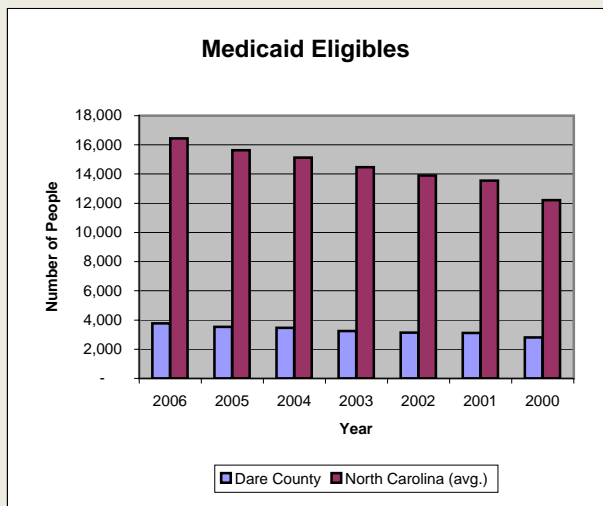

Dare County

Pop. 33,776

Demographics

Tax & Finance

Justice & Public Safety

Agriculture

Present Use Property

Percent Farmland

Average Age of Farmers

Number of Farms

Total Crop & Livestock Value

Education

Health & Human Services

Health & Human Services

Environment