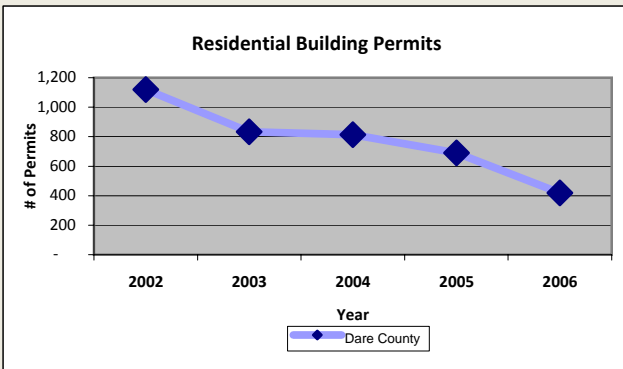

Dare County

Pop. 33,776

Demographics

Tax & Finance

Justice & Public Safety

Agriculture

Present Use Property

Percent Farmland