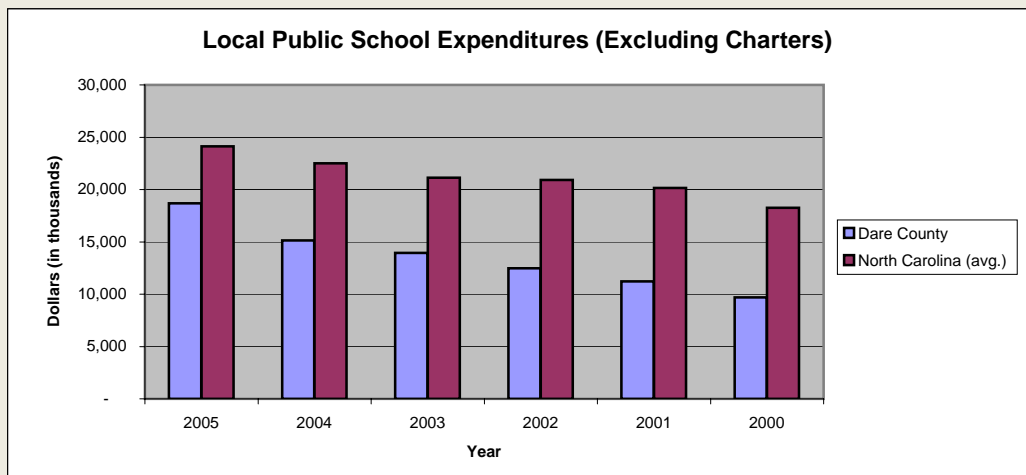

Dare County

Pop. 33,776

Demographics

Tax & Finance

Justice & Public Safety

Agriculture

Present Use Property

Percent Farmland

Average Age of Farmers

Number of Farms

Total Crop & Livestock Value

Education

Health & Human Services

Health & Human Services

Environment