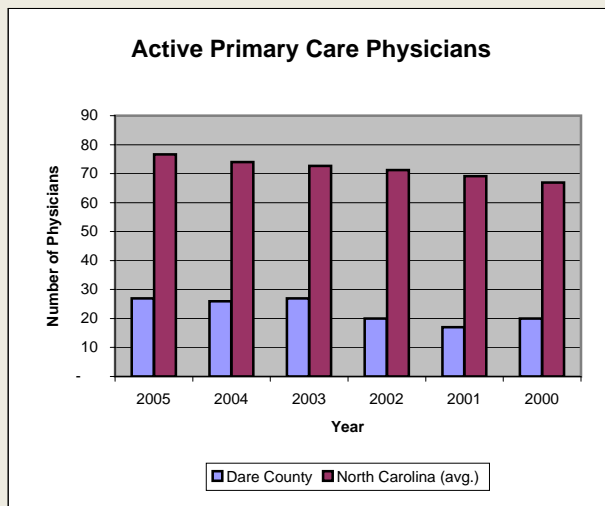

Dare County

Pop. 33,776

Demographics

Tax & Finance

Justice & Public Safety

Agriculture

Present Use Property

Percent Farmland

Average Age of Farmers

Number of Farms

Total Crop & Livestock Value

Education

Health & Human Services

Health & Human Services

Environment