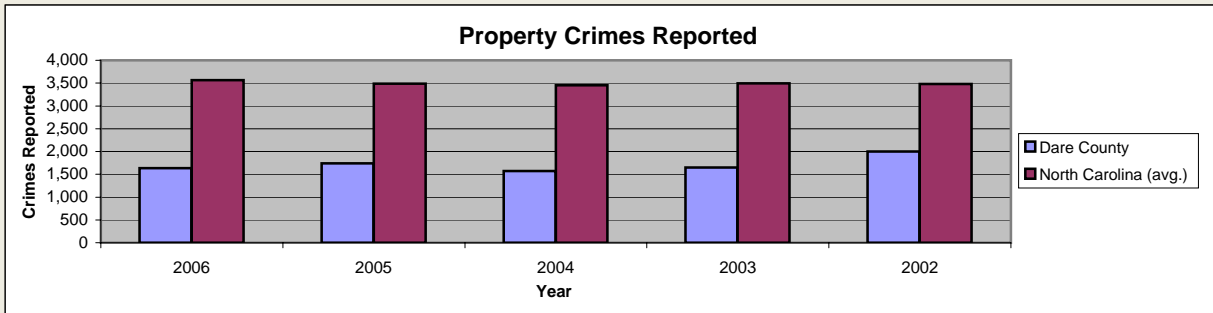

Dare County

Pop. 33,776

Demographics

Tax & Finance

Justice & Public Safety

Agriculture

Present Use Property

Percent Farmland

Average Age of Farmers

Number of Farms

Total Crop & Livestock Value

Education

Health & Human Services

Health & Human Services

Environment