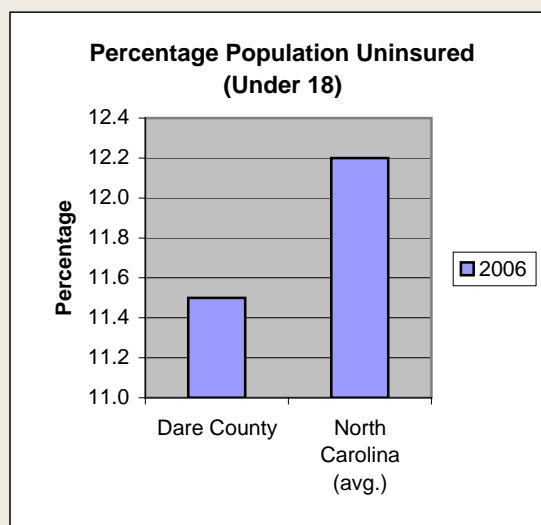

Dare County

Pop. 33,776

Demographics

Tax & Finance

Justice & Public Safety

Agriculture

Present Use Property

Percent Farmland

Average Age of Farmers

Number of Farms

Total Crop & Livestock Value

Education

Health & Human Services

Health & Human Services

Environment