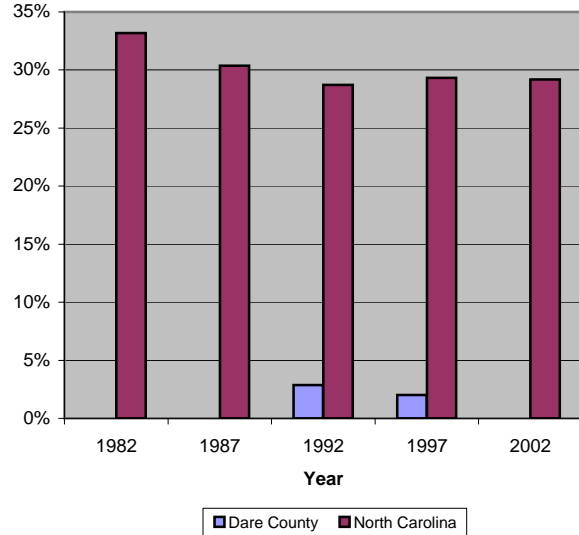

Dare County

Pop. 33,776

Demographics

Tax & Finance

Justice & Public Safety

Agriculture

Present Use Property

Percent Farmland

Average Age of Farmers

Number of Farms

Total Crop & Livestock Value

Education

Health & Human Services

Health & Human Services

Environment