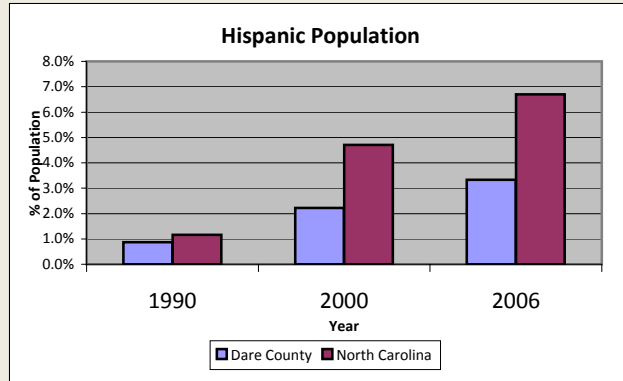

Dare County

Pop. 33,776

Demographics

Tax & Finance

Justice & Public Safety

Agriculture

Present Use Property

Percent Farmland

Average Age of Farmers

Number of Farms

Total Crop & Livestock Value

Education

Health & Human Services

Health & Human Services

Environment