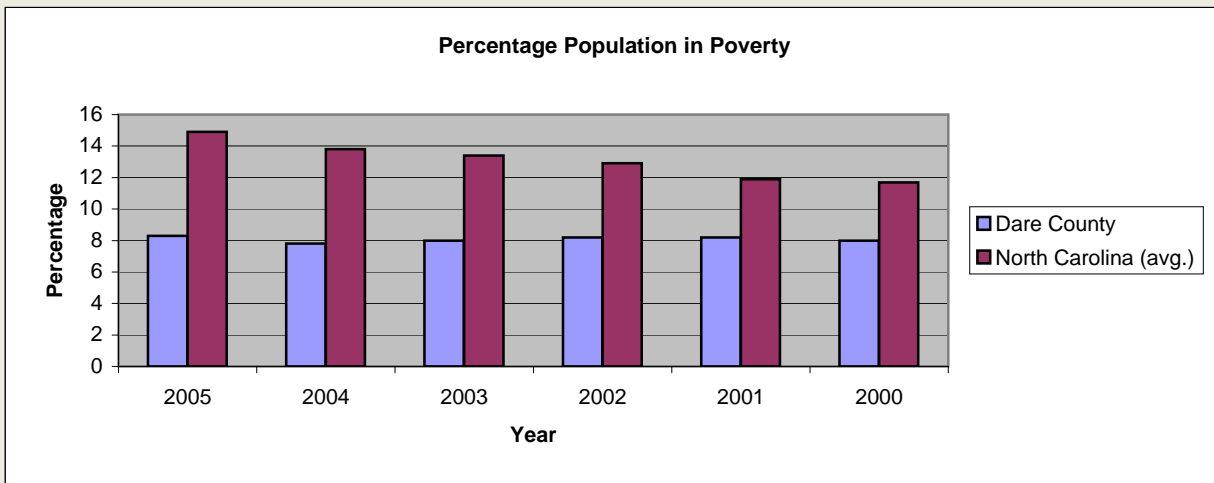

Dare County

Pop. 33,776

Demographics

Tax & Finance

Justice & Public Safety

Agriculture

Present Use Property

Percent Farmland

Average Age of Farmers

Number of Farms

Total Crop & Livestock Value

Education

Health & Human Services

Health & Human Services

Environment