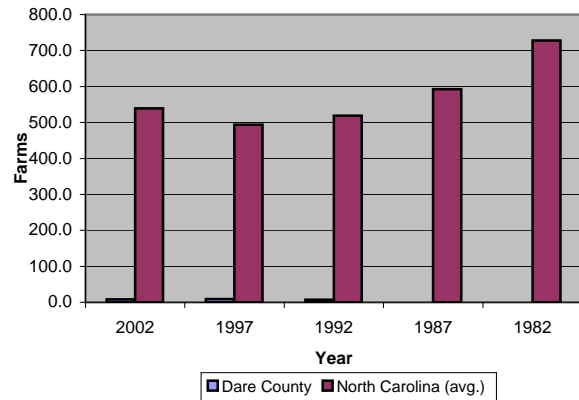

Dare County

Pop. 33,776

Demographics

Tax & Finance

Justice & Public Safety

Agriculture

Present Use Property

Percent Farmland

Average Age of Farmers

Number of Farms

Total Crop & Livestock Value

Education

Health & Human Services

Health & Human Services

Environment