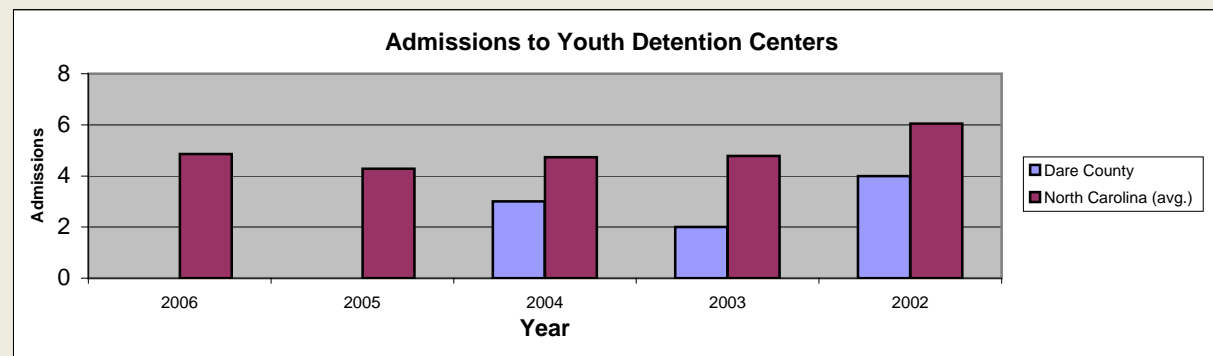

Dare County

Pop. 33,776

Demographics

Tax & Finance

Justice & Public Safety

Agriculture

Present Use Property

Percent Farmland

Average Age of Farmers

Number of Farms

Total Crop & Livestock Value

Education

Health & Human Services

Health & Human Services

Environment