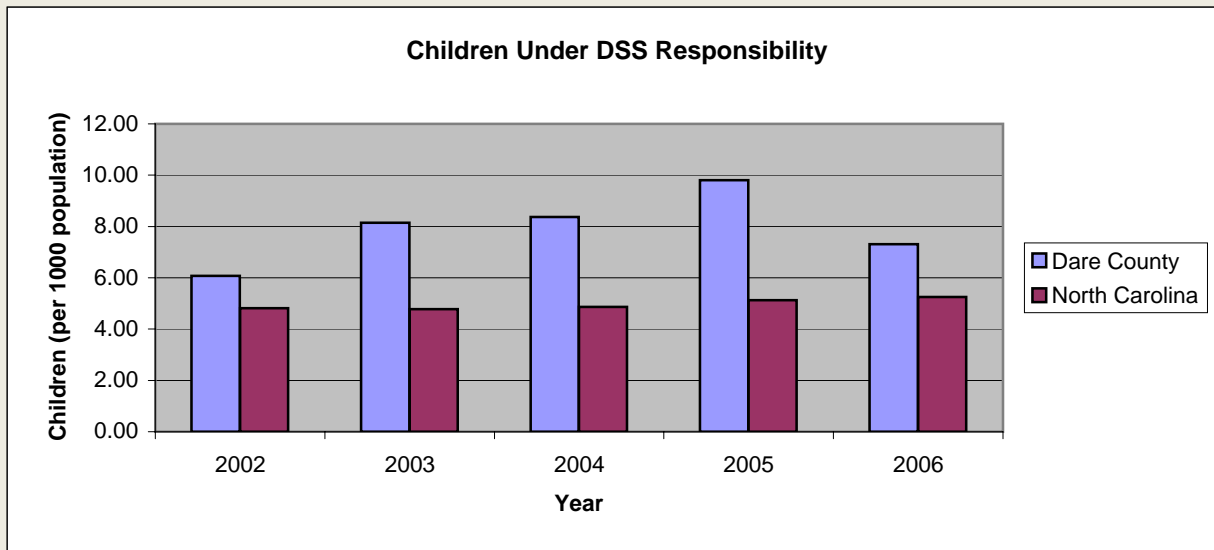

Dare County

Pop. 33,776

Demographics

Tax & Finance

Justice & Public Safety

Agriculture

Present Use Property

Percent Farmland

Average Age of Farmers

Number of Farms

Total Crop & Livestock Value

Education

Health & Human Services

Health & Human Services

Environment