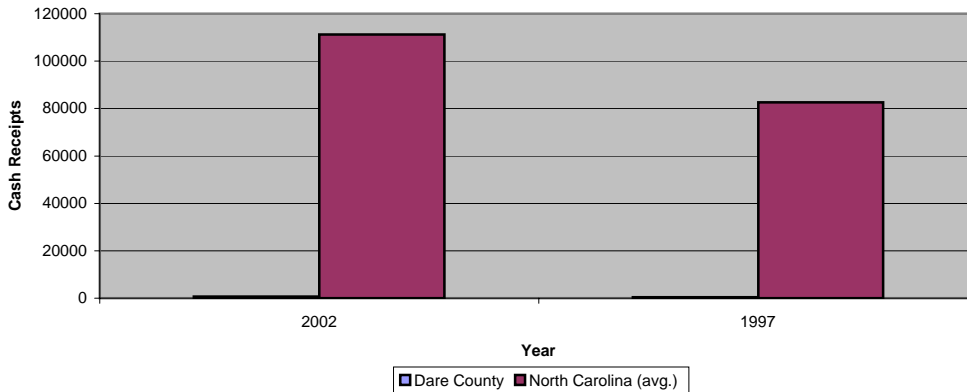

Total Crop & Livestock Value