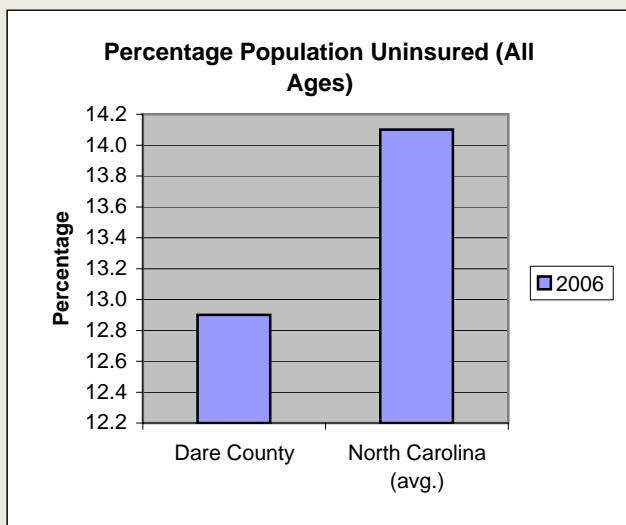

Dare County

Pop. 33,776

Demographics

Tax & Finance

Justice & Public Safety

Agriculture

Present Use Property

Percent Farmland

Average Age of Farmers

Number of Farms

Total Crop & Livestock Value

Education

Health & Human Services

Health & Human Services

Environment