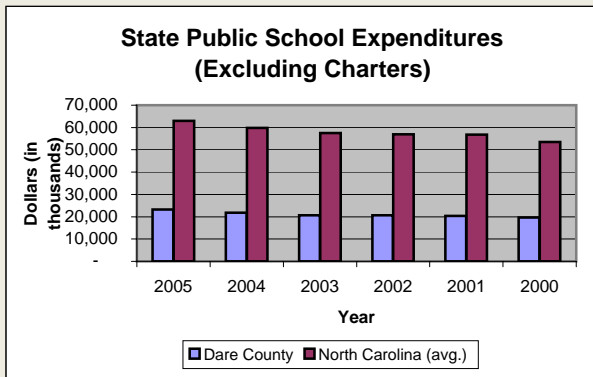

Dare County

Pop. 33,776

Demographics

Tax & Finance

Justice & Public Safety

Agriculture

Present Use Property

Percent Farmland

Average Age of Farmers

Number of Farms

Total Crop & Livestock Value

Education

Health & Human Services

Health & Human Services

Environment