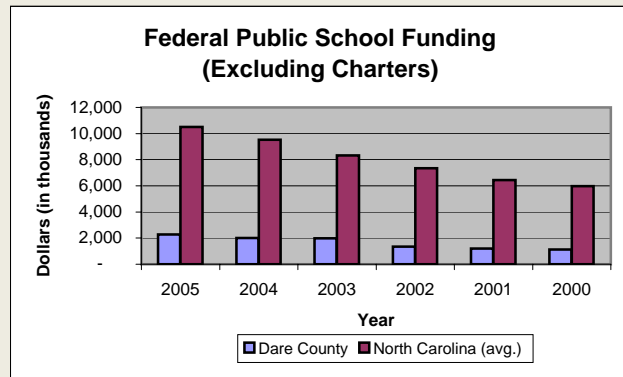

Dare County

Pop. 33,776

Demographics

Tax & Finance

Justice & Public Safety

Agriculture

Present Use Property

Percent Farmland

Average Age of Farmers

Number of Farms

Total Crop & Livestock Value

Education

Health & Human Services

Health & Human Services

Environment