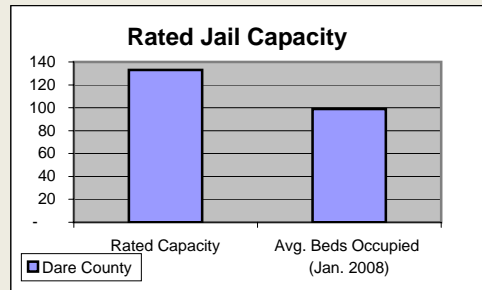

Dare County

Pop. 33,776

Demographics

Tax & Finance

Justice & Public Safety

Agriculture

Present Use Property

Percent Farmland