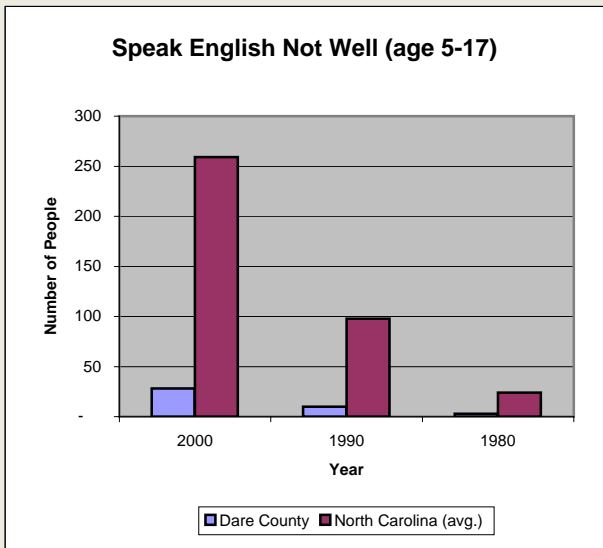

Dare County

Pop. 33,776

Demographics

Tax & Finance

Justice & Public Safety

Agriculture

Present Use Property

Percent Farmland

Average Age of Farmers

Number of Farms

Total Crop & Livestock Value

Education

Health & Human Services

Health & Human Services

Environment