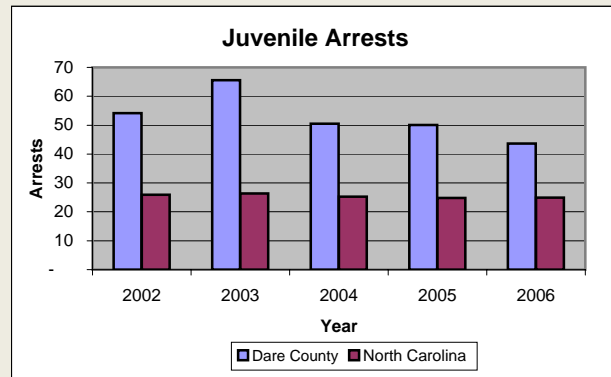

Dare County

Pop. 33,776

Demographics

Tax & Finance

Justice & Public Safety

Agriculture

Present Use Property

Percent Farmland

Average Age of Farmers

Number of Farms

Total Crop & Livestock Value

Education

Health & Human Services

Health & Human Services

Environment