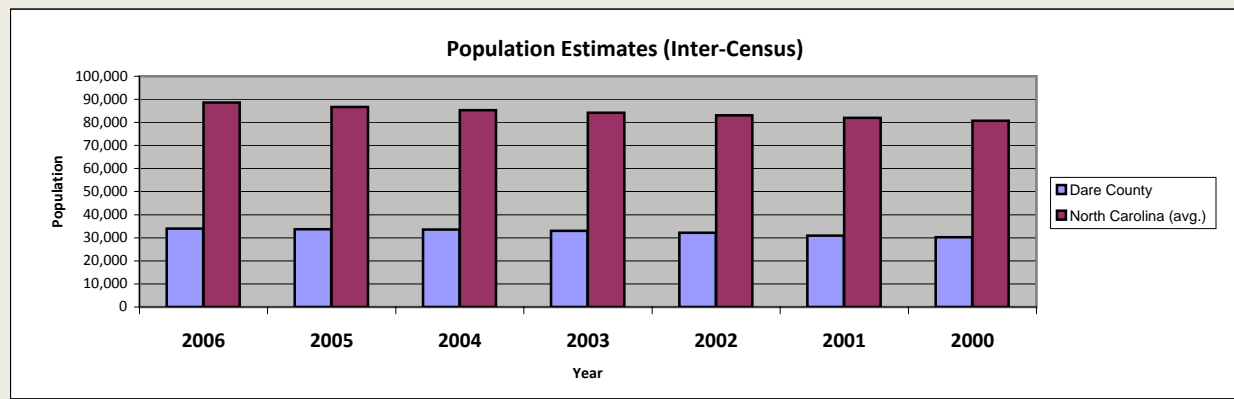

Dare County

Pop. 33,776

Demographics

Tax & Finance

Justice & Public Safety

Agriculture

Present Use Property

Percent Farmland

Average Age of Farmers

Number of Farms

Total Crop & Livestock Value

Education

Health & Human Services

Health & Human Services

Environment