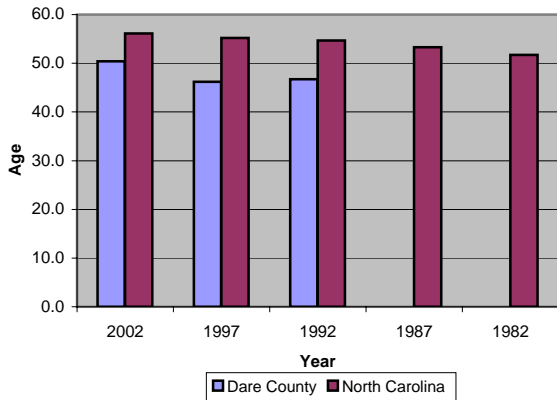

Dare County

Pop. 33,776

Demographics

Tax & Finance

Justice & Public Safety

Agriculture

Present Use Property

Percent Farmland

Average Age of Farmers

Number of Farms

Total Crop & Livestock Value

Education

Health & Human Services

Health & Human Services

Environment