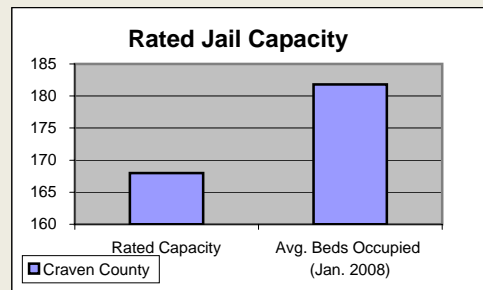

Craven County

Pop. 96,746

Demographics

Tax & Finance

Justice & Public Safety

Agriculture

Present Use Property

Percent Farmland