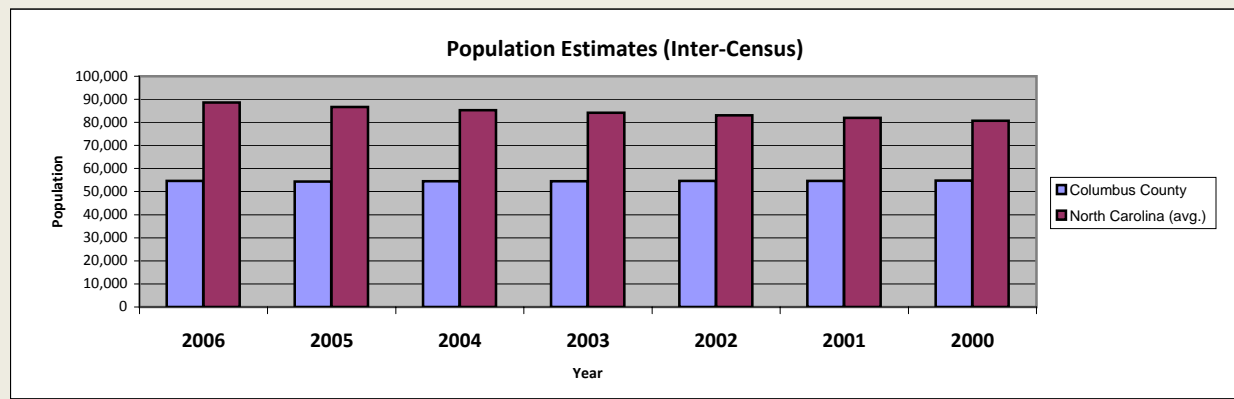

# Columbus County

Pop. 54,046

## Demographics