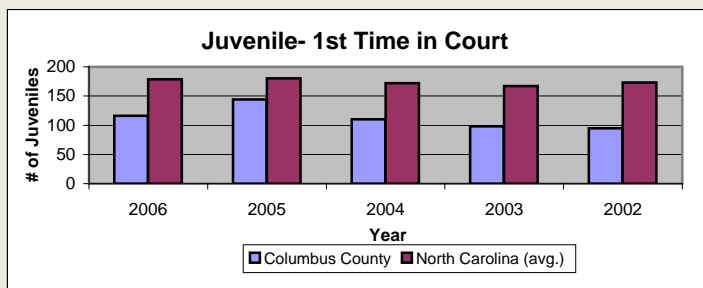

Justice & Public Safety