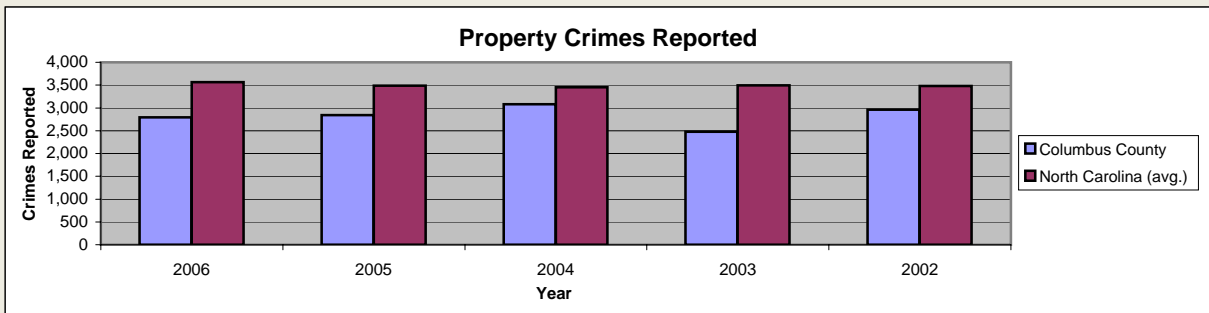

Justice & Public Safety