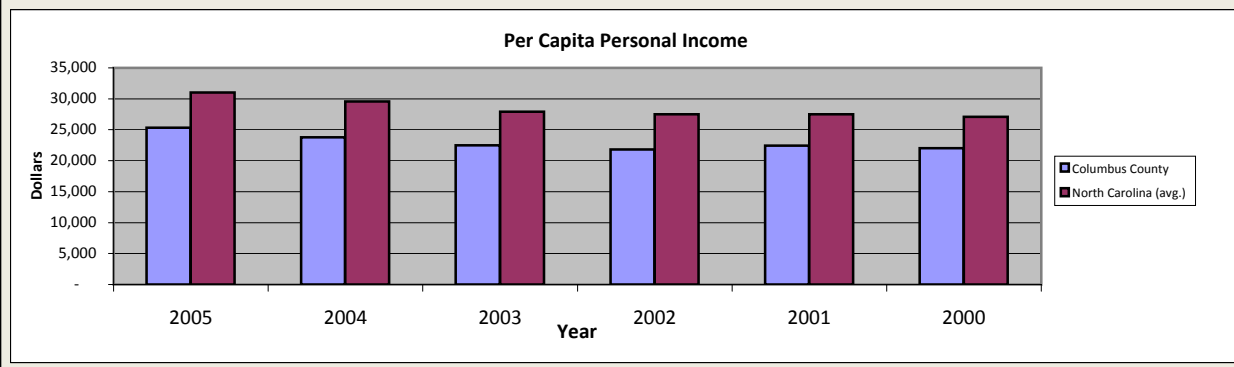

Tax & Finance