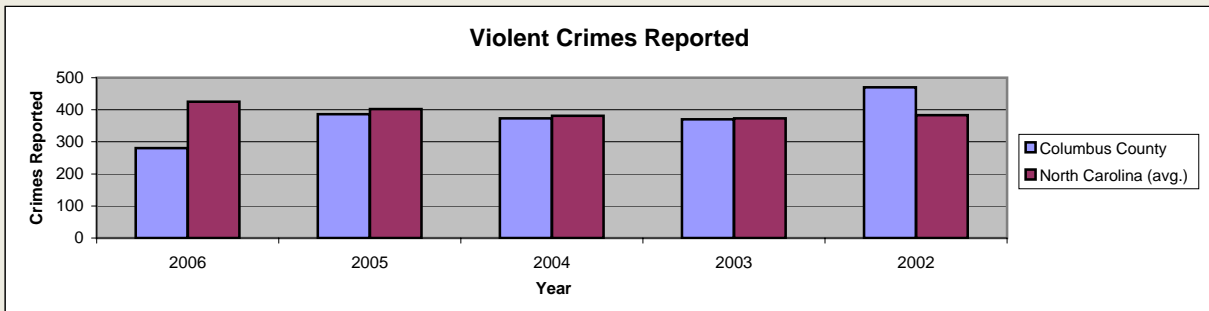

Justice & Public Safety