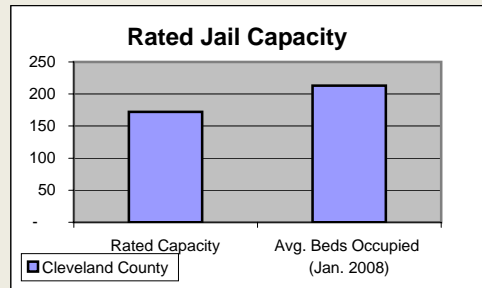

Cleveland County

Pop. 98,453

Demographics

Tax & Finance

Justice & Public Safety

Agriculture

Present Use Property

Percent Farmland