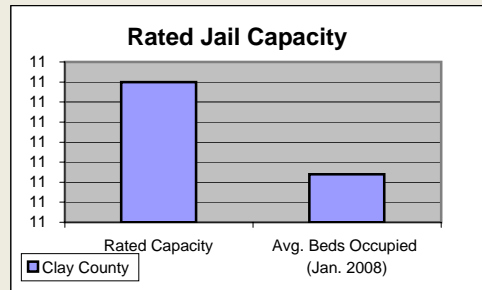

Clay County

Pop. 10,238

Demographics

Tax & Finance

Justice & Public Safety

Agriculture

Present Use Property

Percent Farmland