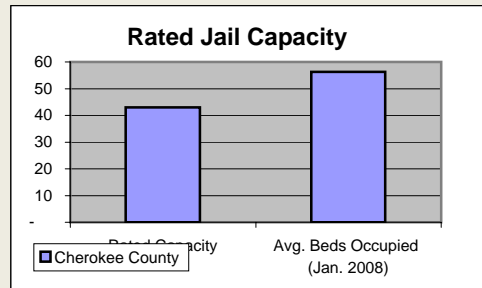

Cherokee County

Pop. 26,499

Demographics

Tax & Finance

Justice & Public Safety

Agriculture

Present Use Property

Percent Farmland