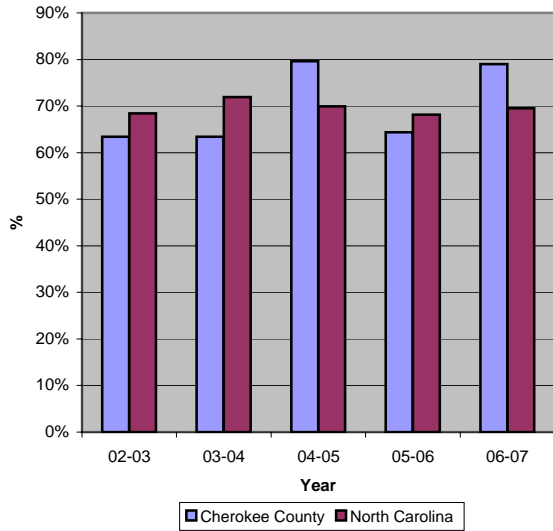

Cherokee County

Pop. 26,499

Demographics

Tax & Finance

Justice & Public Safety

Agriculture

Present Use Property

Percent Farmland

Average Age of Farmers

Number of Farms

Total Crop & Livestock Value

Education

Health & Human Services

Health & Human Services

Environment