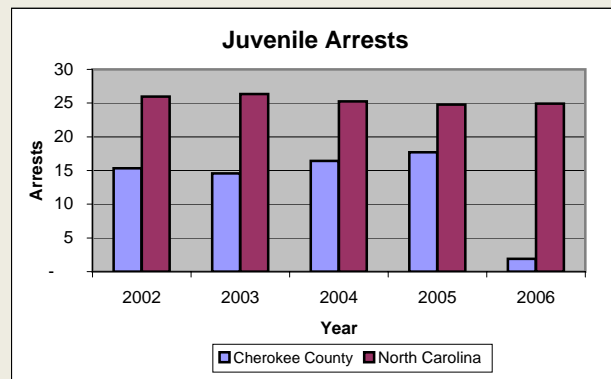

Cherokee County

Pop. 26,499

Demographics

Tax & Finance

Justice & Public Safety

Agriculture

Present Use Property

Percent Farmland

Average Age of Farmers

Number of Farms

Total Crop & Livestock Value

Education

Health & Human Services

Health & Human Services

Environment