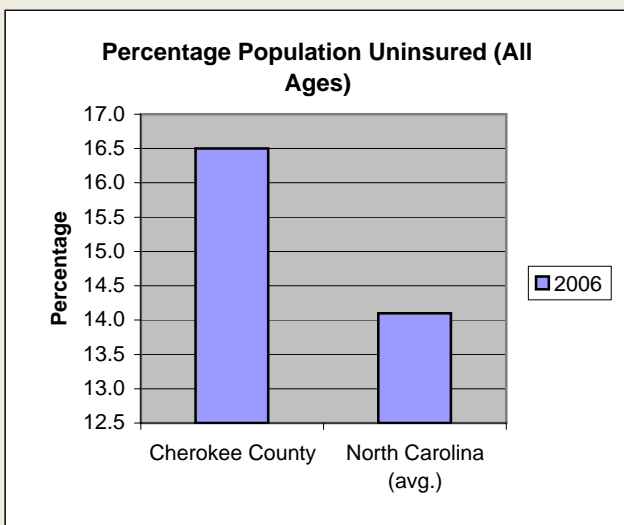

Cherokee County

Pop. 26,499

Demographics

Tax & Finance

Justice & Public Safety

Agriculture

Present Use Property

Percent Farmland

Average Age of Farmers

Number of Farms

Total Crop & Livestock Value

Education

Health & Human Services

Health & Human Services

Environment