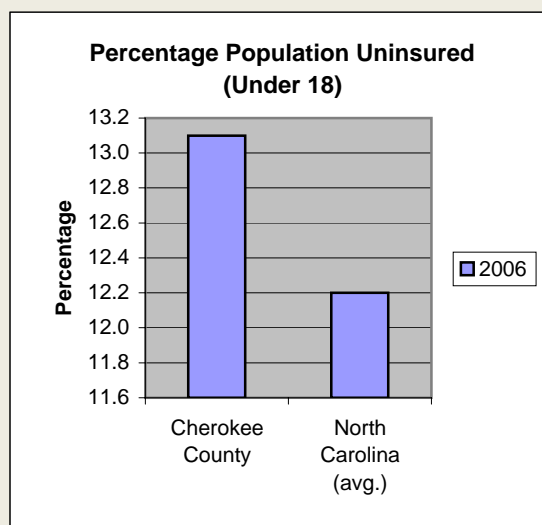

Cherokee County

Pop. 26,499

Demographics

Tax & Finance

Justice & Public Safety

Agriculture

Present Use Property

Percent Farmland

Average Age of Farmers

Number of Farms

Total Crop & Livestock Value

Education

Health & Human Services

Health & Human Services

Environment