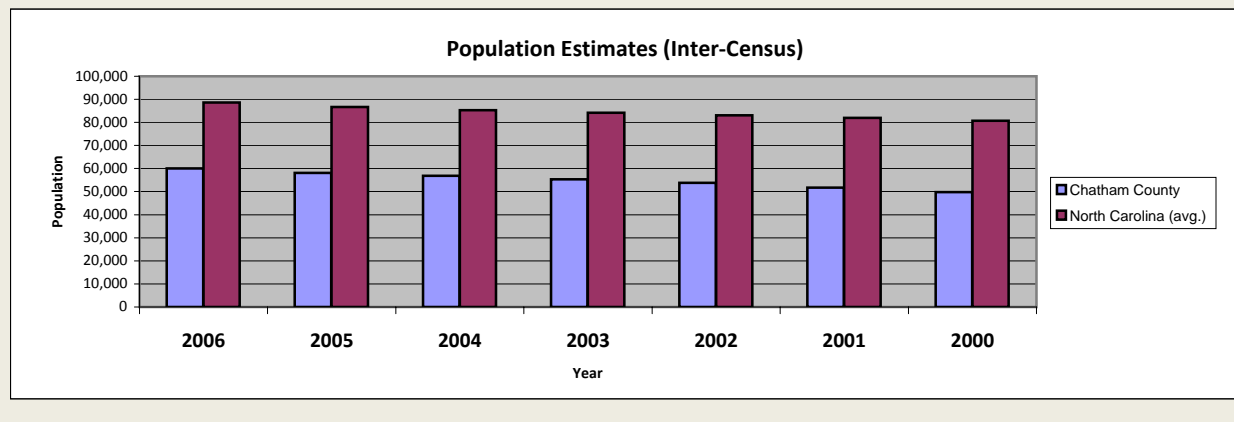

# Chatham County

Pop. 61,455

## Demographics