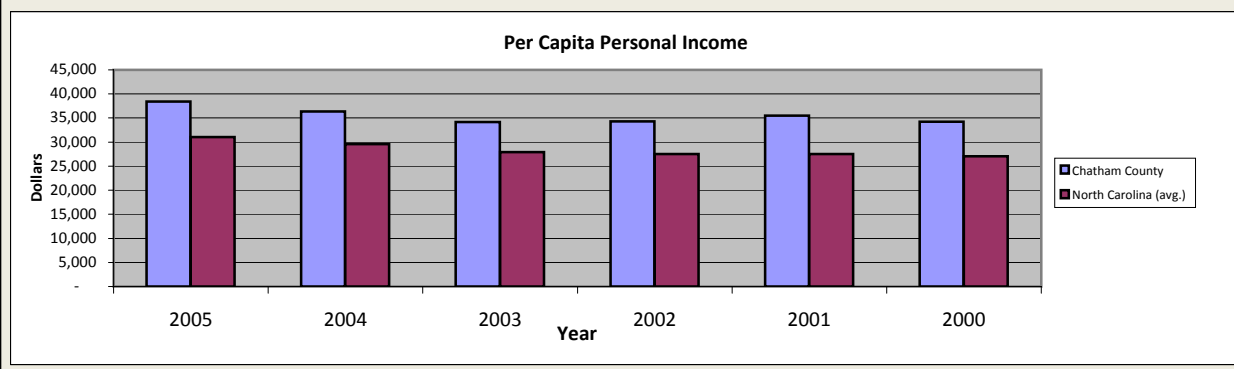

Tax & Finance