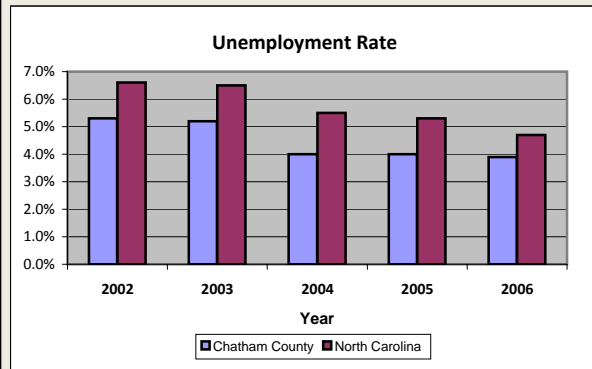

Tax & Finance