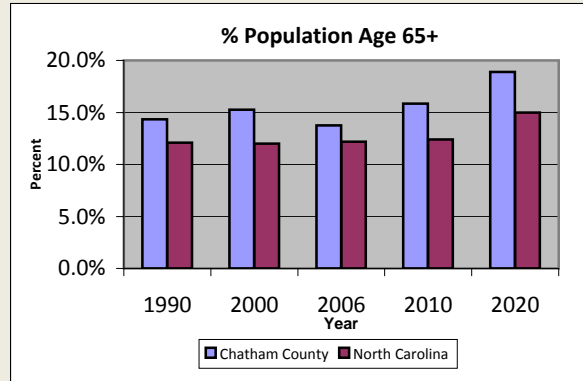

# Chatham County

Pop. 61,455

## Demographics

## Average Age of Farmers