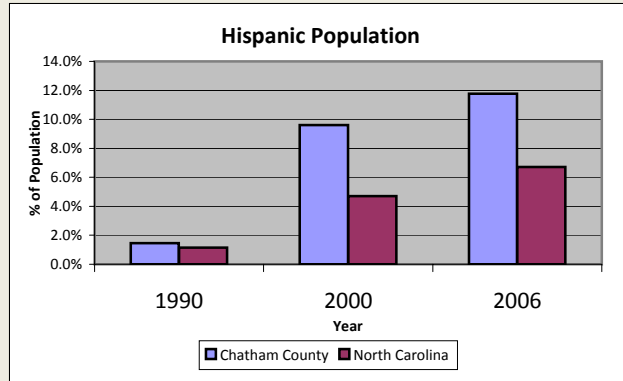

# Chatham County

Pop. 61,455

## Demographics