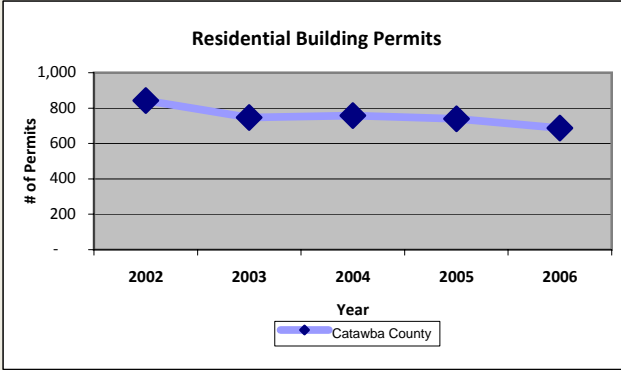

Catawba County

Pop. 155,646

Demographics

Tax & Finance

Justice & Public Safety

Violent Crimes Reported

Property Crimes Reported

Juvenile- 1st Time in Court

Rated Jail Capacity

Juvenile Arrests

Drug Convictions

Admissions to Youth Detention Centers

Agriculture

Present Use Property

Percent Farmland

Average Age of Farmers