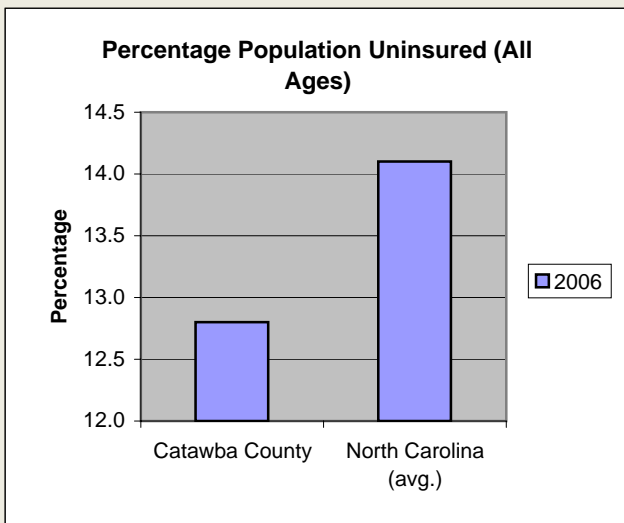

Catawba County

Pop. 155,646

Demographics

Tax & Finance

Justice & Public Safety

Violent Crimes Reported

Property Crimes Reported

Juvenile- 1st Time in Court

Rated Jail Capacity

Juvenile Arrests

Drug Convictions

Admissions to Youth Detention Centers

Agriculture

Present Use Property

Percent Farmland

Average Age of Farmers

Number of Farms

Total Crop & Livestock Value

Education

Health & Human Services

Health & Human Services

Environment