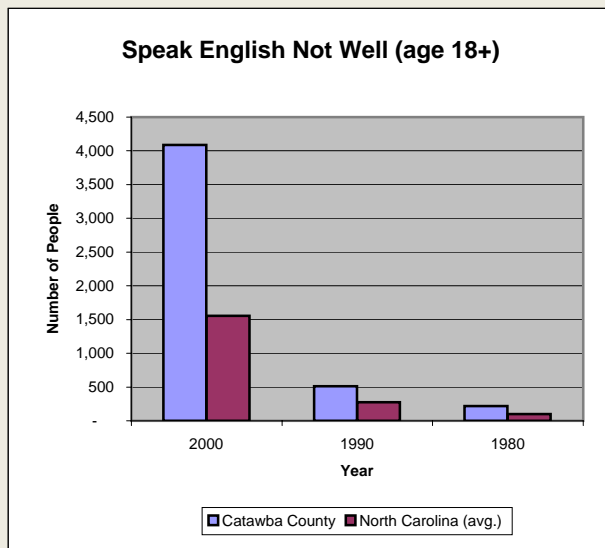

Catawba County

Pop. 155,646

Demographics

Tax & Finance

Justice & Public Safety

Violent Crimes Reported

Property Crimes Reported

Juvenile- 1st Time in Court

Number of Farms

Total Crop & Livestock Value

Education

Health & Human Services

Health & Human Services

Environment