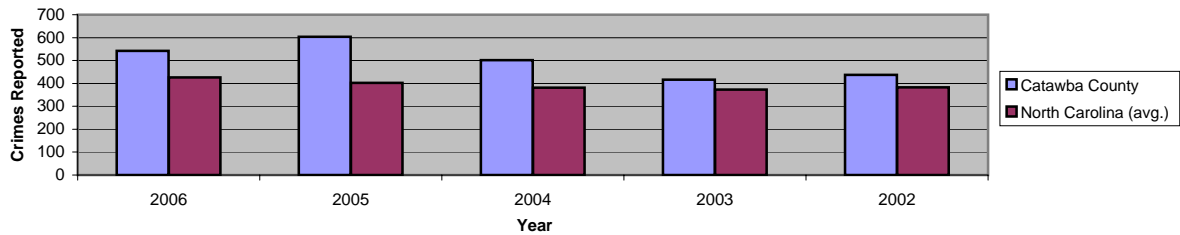

Catawba County

Pop. 155,646

Demographics

Tax & Finance

Justice & Public Safety

Violent Crimes Reported

Property Crimes Reported

Juvenile- 1st Time in Court

Rated Jail Capacity

Juvenile Arrests

Drug Convictions

Admissions to Youth Detention Centers

Agriculture

Present Use Property

Percent Farmland

Average Age of Farmers