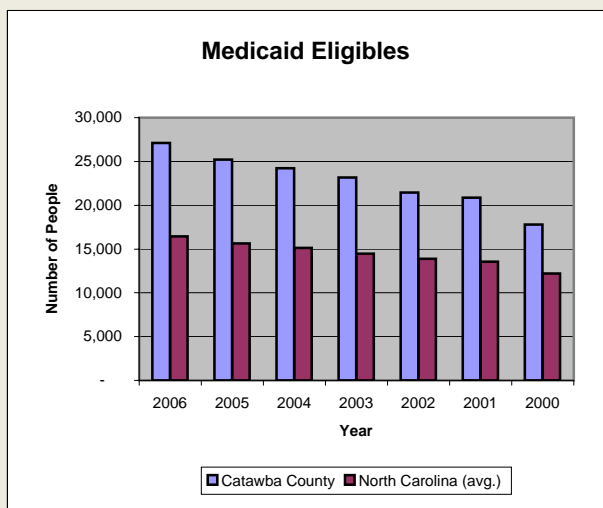

Catawba County

Pop. 155,646

Demographics

Tax & Finance

Justice & Public Safety

Violent Crimes Reported

Property Crimes Reported

Juvenile- 1st Time in Court

Number of Farms

Total Crop & Livestock Value

Education

Health & Human Services

Health & Human Services

Environment