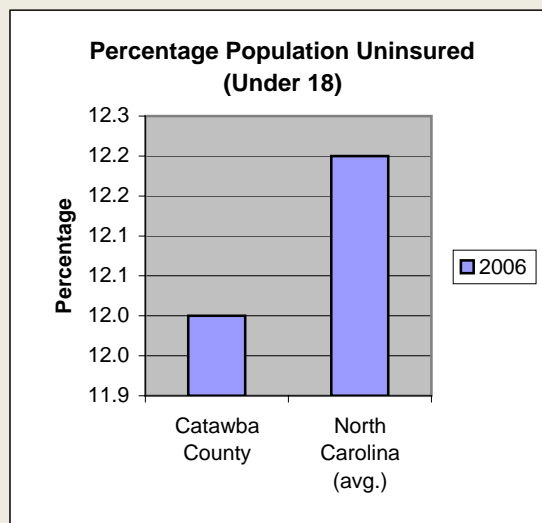

Catawba County

Pop. 155,646

Demographics

Tax & Finance

Justice & Public Safety

Violent Crimes Reported

Property Crimes Reported

Juvenile- 1st Time in Court

Rated Jail Capacity

Juvenile Arrests

Drug Convictions

Admissions to Youth Detention Centers

Agriculture

Present Use Property

Percent Farmland

Average Age of Farmers

Number of Farms

Total Crop & Livestock Value

Education

Health & Human Services

Health & Human Services

Environment