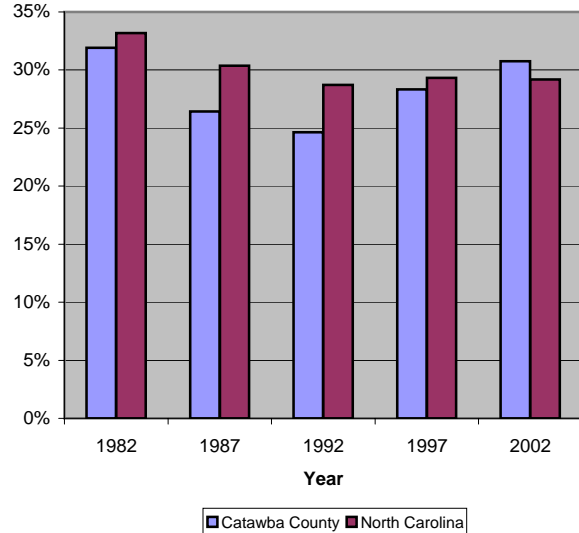

Catawba County

Pop. 155,646

Demographics

Tax & Finance

Justice & Public Safety

Violent Crimes Reported

Property Crimes Reported

Juvenile- 1st Time in Court

Rated Jail Capacity

Juvenile Arrests

Drug Convictions

Admissions to Youth Detention Centers

Agriculture

Present Use Property

Percent Farmland

Average Age of Farmers