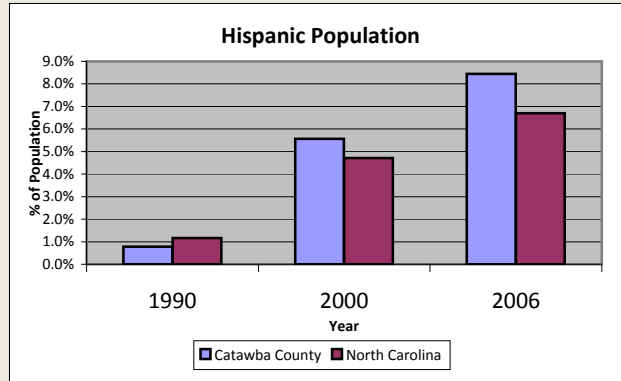

Catawba County

Pop. 155,646

Demographics

Tax & Finance

Justice & Public Safety

Violent Crimes Reported

Property Crimes Reported

Juvenile- 1st Time in Court

Rated Jail Capacity

Juvenile Arrests

Drug Convictions

Admissions to Youth Detention Centers

Agriculture

Present Use Property

Percent Farmland

Average Age of Farmers