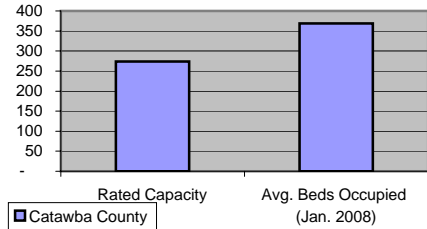

Catawba County

Pop. 155,646

Demographics

Tax & Finance

Justice & Public Safety

Violent Crimes Reported

Property Crimes Reported

Juvenile- 1st Time in Court

Rated Jail Capacity

Juvenile Arrests

Drug Convictions

Admissions to Youth Detention Centers

Agriculture

Present Use Property

Percent Farmland

Average Age of Farmers