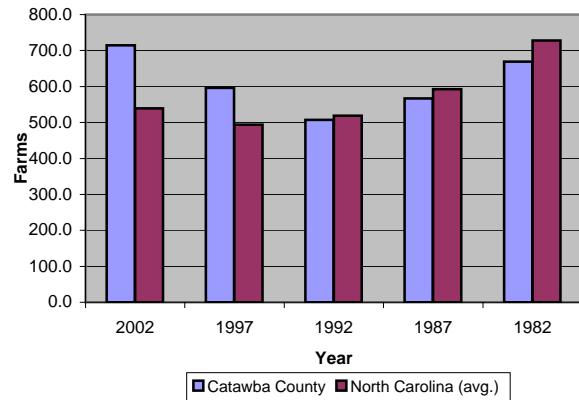

Number of Farms