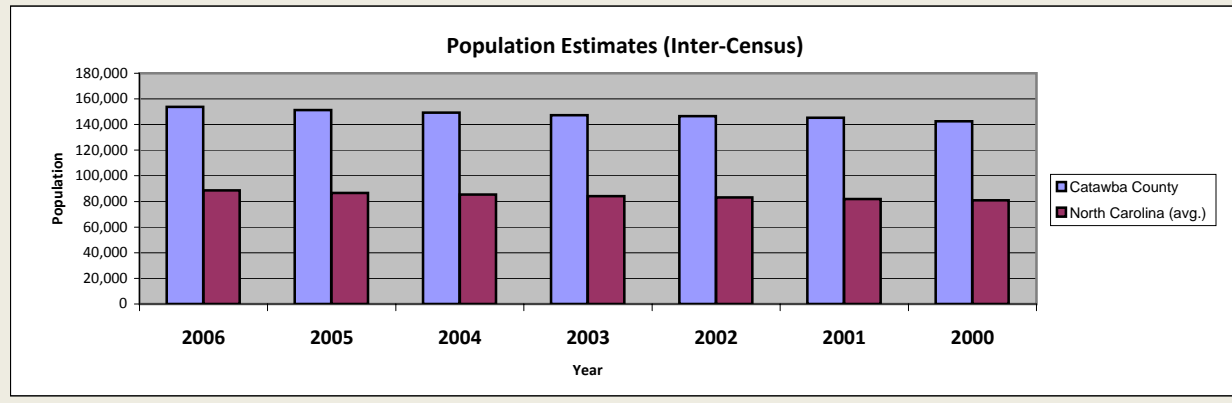

Catawba County

Pop. 155,646

Demographics

Tax & Finance

Justice & Public Safety

Violent Crimes Reported

Property Crimes Reported

Juvenile- 1st Time in Court

Rated Jail Capacity

Juvenile Arrests

Drug Convictions

Admissions to Youth Detention Centers

Agriculture

Present Use Property

Percent Farmland

Average Age of Farmers