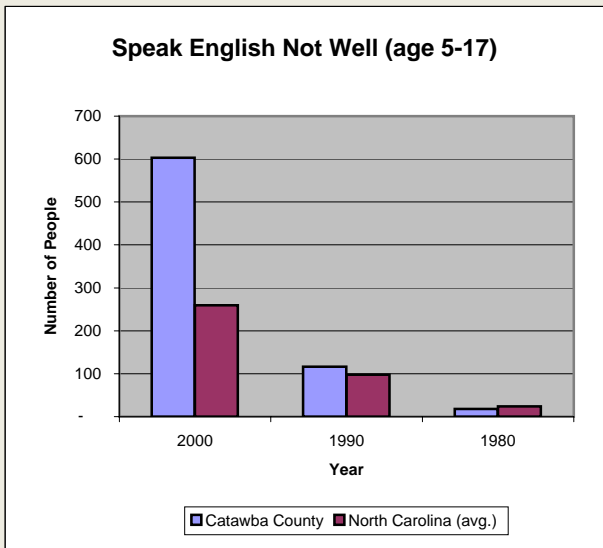

Catawba County

Pop. 155,646

Demographics

Tax & Finance

Justice & Public Safety

Violent Crimes Reported

Property Crimes Reported

Juvenile- 1st Time in Court

Number of Farms

Total Crop & Livestock Value

Education

Health & Human Services

Health & Human Services

Environment