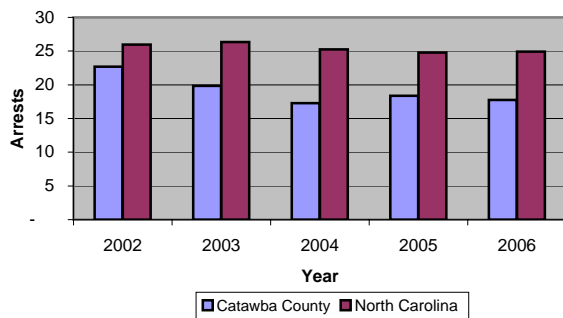

Catawba County

Pop. 155,646

Demographics

Tax & Finance

Justice & Public Safety

Violent Crimes Reported

Property Crimes Reported

Juvenile- 1st Time in Court

Rated Jail Capacity

Juvenile Arrests

Drug Convictions

Admissions to Youth Detention Centers

Agriculture

Present Use Property

Percent Farmland

Average Age of Farmers