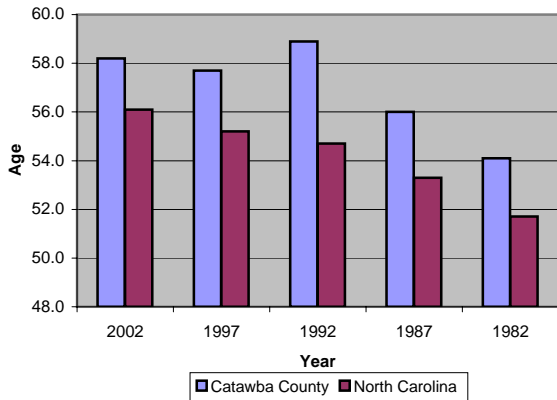

Catawba County

Pop. 155,646

Demographics

Tax & Finance

Justice & Public Safety

Violent Crimes Reported

Property Crimes Reported

Juvenile- 1st Time in Court

Rated Jail Capacity

Juvenile Arrests

Drug Convictions

Admissions to Youth Detention Centers

Agriculture

Present Use Property

Percent Farmland

Average Age of Farmers