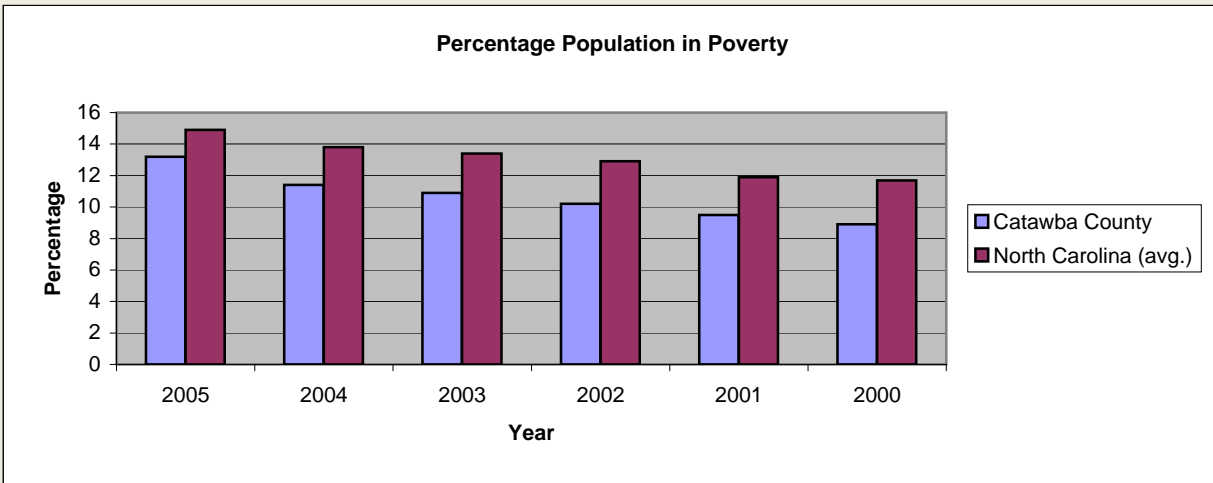

Health & Human Services