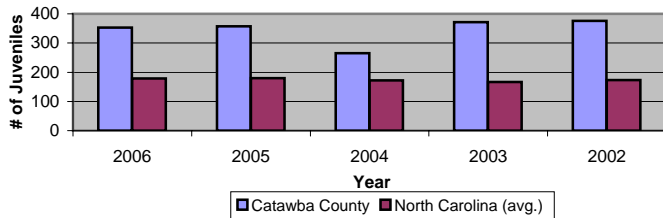

Catawba County

Pop. 155,646

Demographics

Tax & Finance

Justice & Public Safety

Violent Crimes Reported

Property Crimes Reported

Juvenile- 1st Time in Court

Rated Jail Capacity

Juvenile Arrests

Drug Convictions

Admissions to Youth Detention Centers

Agriculture

Present Use Property

Percent Farmland

Average Age of Farmers