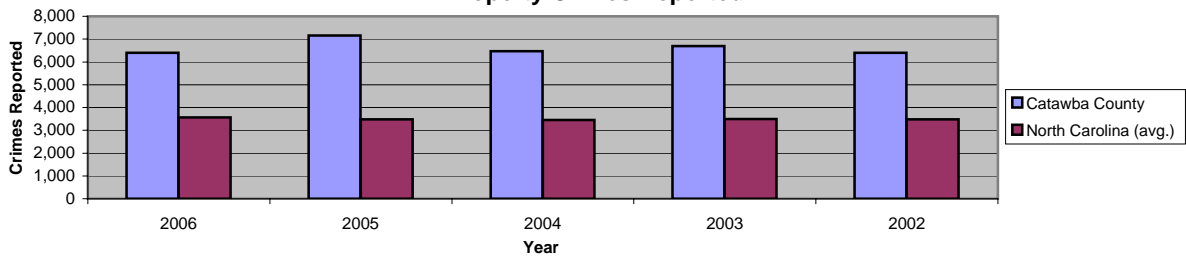

Catawba County

Pop. 155,646

Demographics

Tax & Finance

Justice & Public Safety

Violent Crimes Reported

Property Crimes Reported

Juvenile- 1st Time in Court

Rated Jail Capacity

Juvenile Arrests

Drug Convictions

Admissions to Youth Detention Centers

Agriculture

Present Use Property

Percent Farmland

Average Age of Farmers