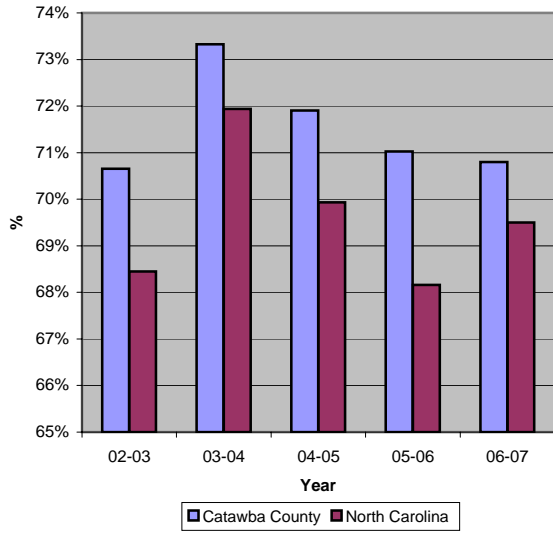

Catawba County

Pop. 155,646

Demographics

Tax & Finance

Justice & Public Safety

Violent Crimes Reported

Property Crimes Reported

Juvenile- 1st Time in Court

Rated Jail Capacity

Juvenile Arrests

Drug Convictions

Admissions to Youth Detention Centers

Agriculture

Present Use Property

Percent Farmland

Average Age of Farmers