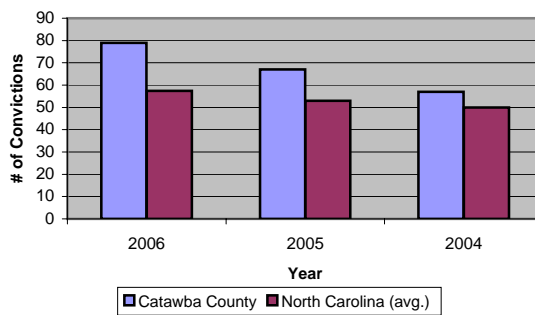

Catawba County

Pop. 155,646

Demographics

Tax & Finance

Justice & Public Safety

Violent Crimes Reported

Property Crimes Reported

Juvenile- 1st Time in Court

Rated Jail Capacity

Juvenile Arrests

Drug Convictions

Admissions to Youth Detention Centers

Agriculture

Present Use Property

Percent Farmland

Average Age of Farmers