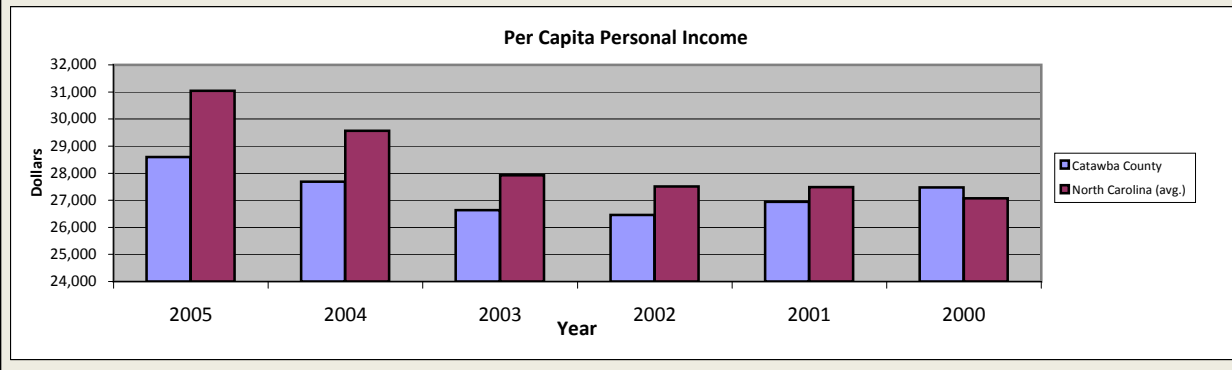

Catawba County

Pop. 155,646

Demographics

Tax & Finance

Justice & Public Safety

Violent Crimes Reported

Property Crimes Reported

Juvenile- 1st Time in Court

Rated Jail Capacity

Juvenile Arrests

Drug Convictions

Admissions to Youth Detention Centers

Agriculture

Present Use Property

Percent Farmland

Average Age of Farmers