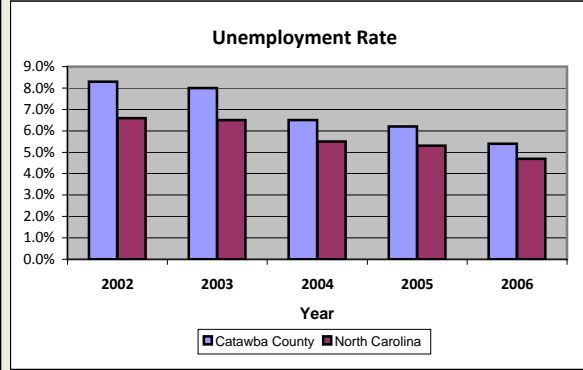

Catawba County

Pop. 155,646

Demographics

Tax & Finance

Justice & Public Safety

Violent Crimes Reported

Property Crimes Reported

Juvenile- 1st Time in Court

Rated Jail Capacity

Juvenile Arrests

Drug Convictions

Admissions to Youth Detention Centers

Agriculture

Present Use Property

Percent Farmland

Average Age of Farmers