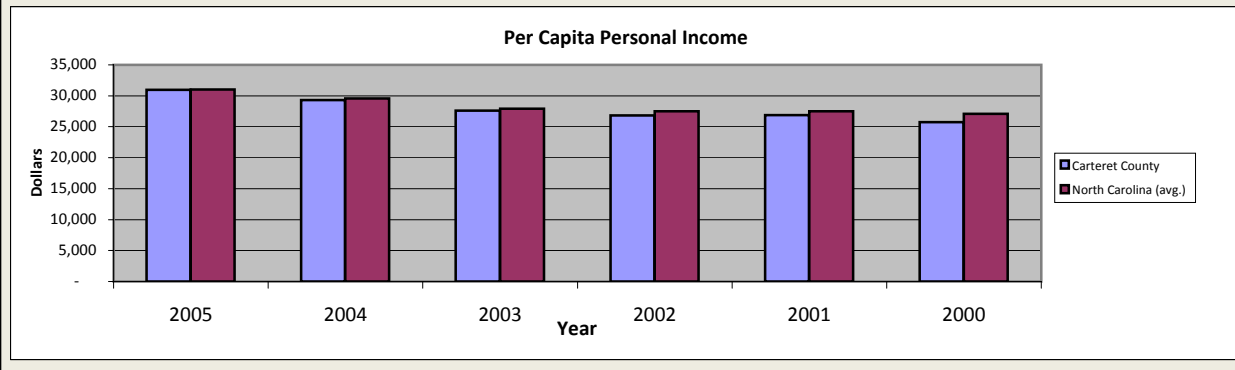

Tax & Finance