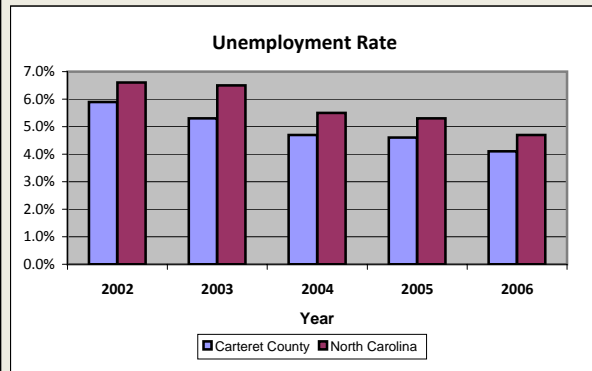

Tax & Finance