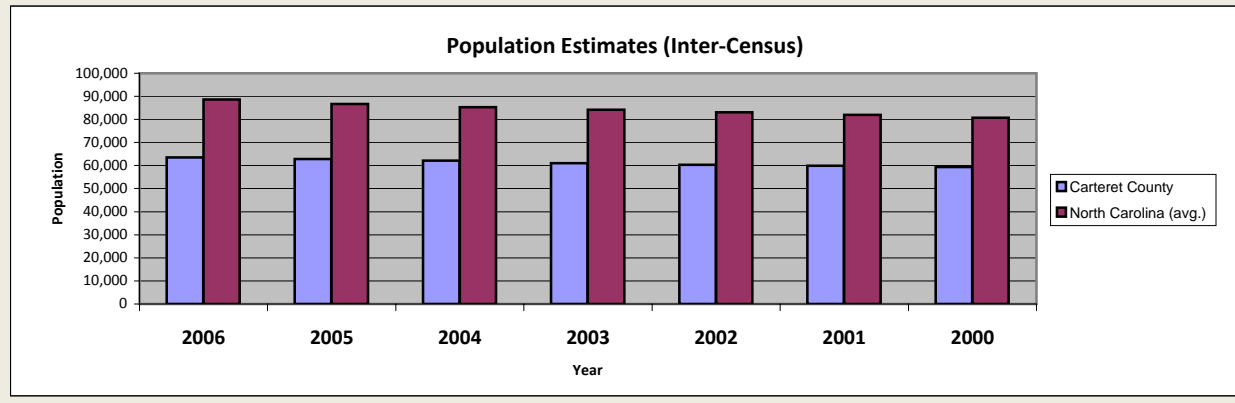

# Carteret County

Pop. 63,238

## Demographics