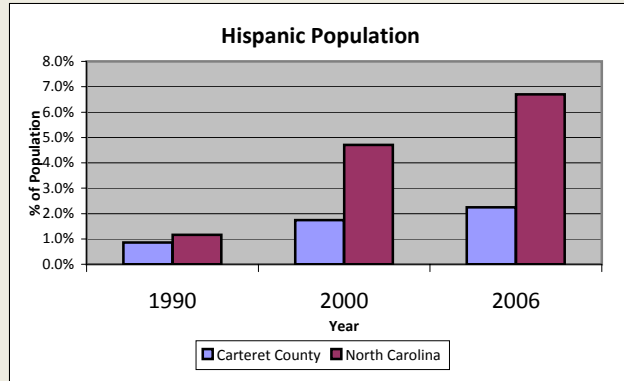

# Carteret County

Pop. 63,238

## Demographics