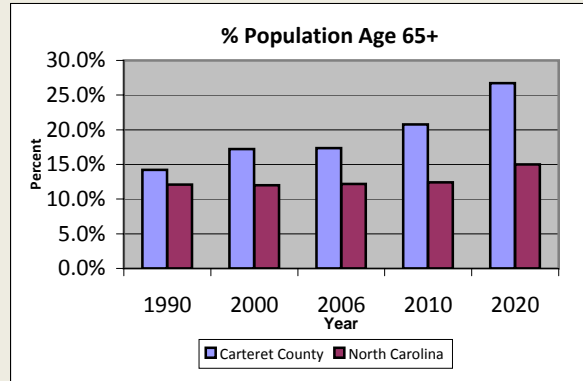

# Carteret County

Pop. 63,238

## Demographics

### Average Age of Farmers