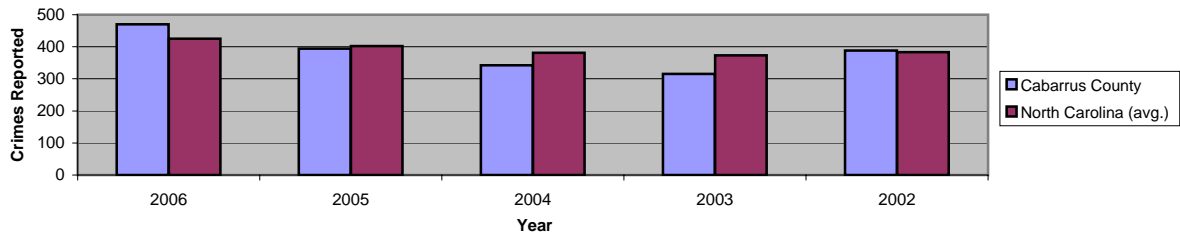

Cabarrus County

Pop. 163,262

Demographics

Tax & Finance

Justice & Public Safety

Violent Crimes Reported

Property Crimes Reported

Juvenile- 1st Time in Court

Rated Jail Capacity

Juvenile Arrests

Drug Convictions

Admissions to Youth Detention Centers

Agriculture

Present Use Property

Percent Farmland

Average Age of Farmers