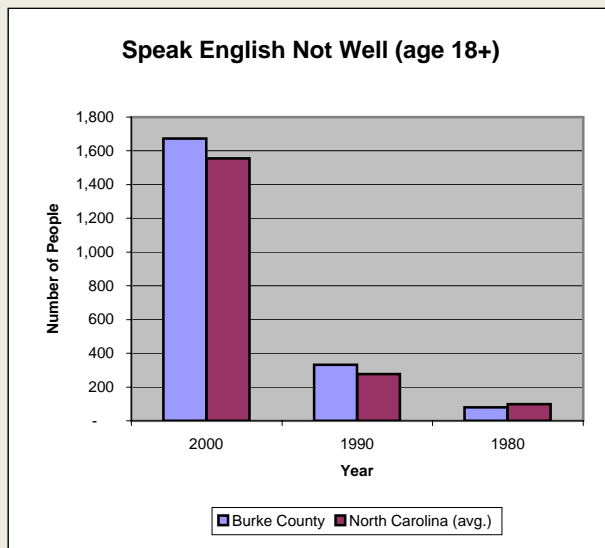

Burke County

Pop. 88,975

Demographics

Tax & Finance

Justice & Public Safety

Agriculture

Present Use Property

Percent Farmland

Average Age of Farmers

Number of Farms

Total Crop & Livestock Value

Education

Health & Human Services

Health & Human Services

Environment