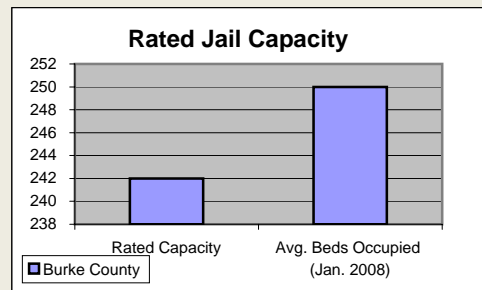

Burke County

Pop. 88,975

Demographics

Tax & Finance

Justice & Public Safety

Agriculture

Present Use Property

Percent Farmland