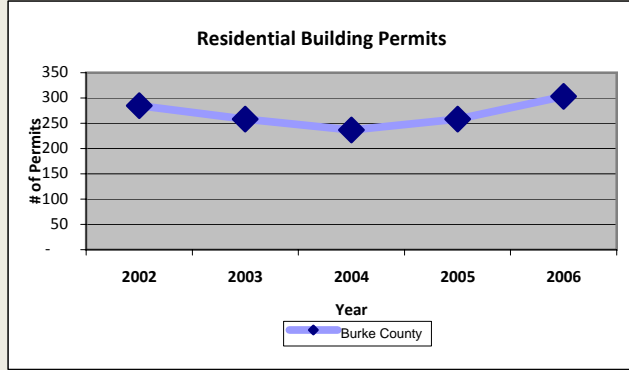

Burke County

Pop. 88,975

Demographics

Tax & Finance

Justice & Public Safety

Agriculture

Present Use Property

Percent Farmland