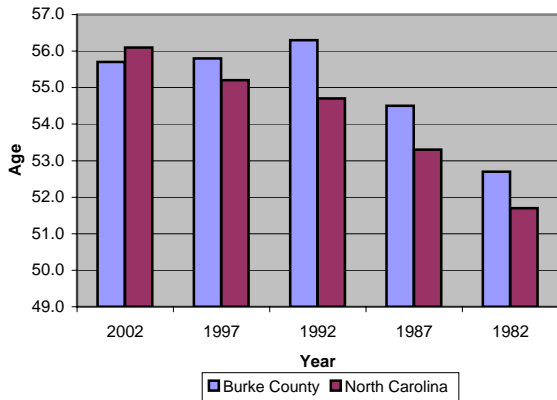

Burke County

Pop. 88,975

Demographics

Tax & Finance

Justice & Public Safety

Agriculture

Present Use Property

Percent Farmland

Average Age of Farmers

Number of Farms

Total Crop & Livestock Value

Education

Health & Human Services

Health & Human Services

Environment