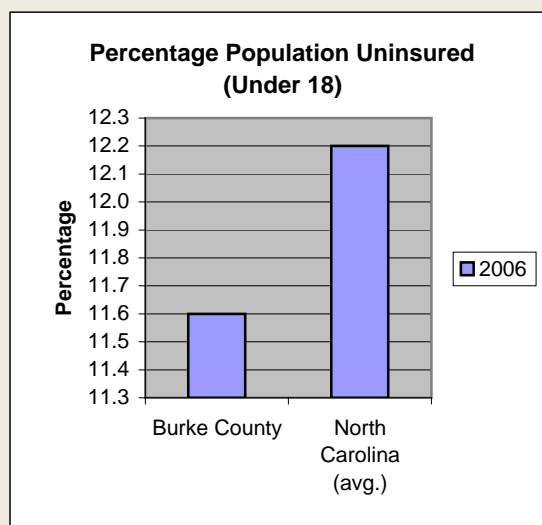

Burke County

Pop. 88,975

Demographics

Tax & Finance

Justice & Public Safety

Agriculture

Present Use Property

Percent Farmland

Average Age of Farmers

Number of Farms

Total Crop & Livestock Value

Education

Health & Human Services

Health & Human Services

Environment