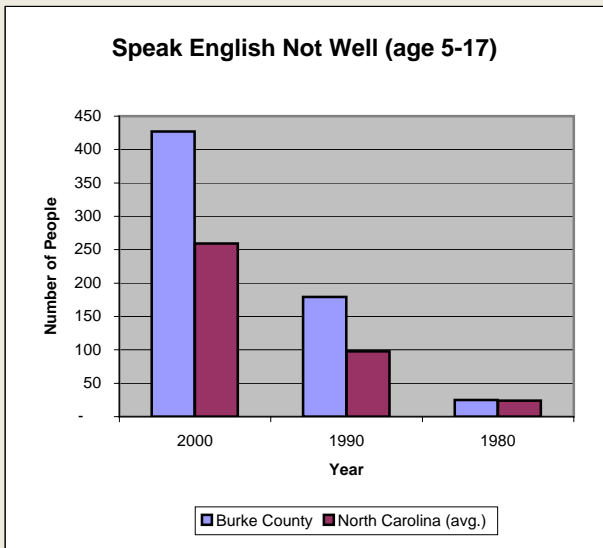

Burke County

Pop. 88,975

Demographics

Tax & Finance

Justice & Public Safety

Agriculture

Present Use Property

Percent Farmland

Average Age of Farmers

Number of Farms

Total Crop & Livestock Value

Education

Health & Human Services

Health & Human Services

Environment