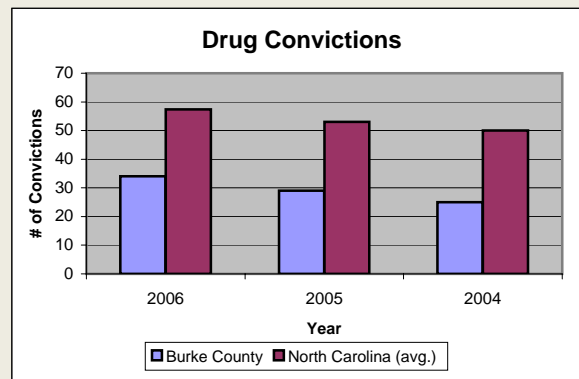

Burke County

Pop. 88,975

Demographics

Tax & Finance

Justice & Public Safety

Agriculture

Present Use Property

Percent Farmland

Average Age of Farmers

Number of Farms

Total Crop & Livestock Value

Education

Health & Human Services

Health & Human Services

Environment