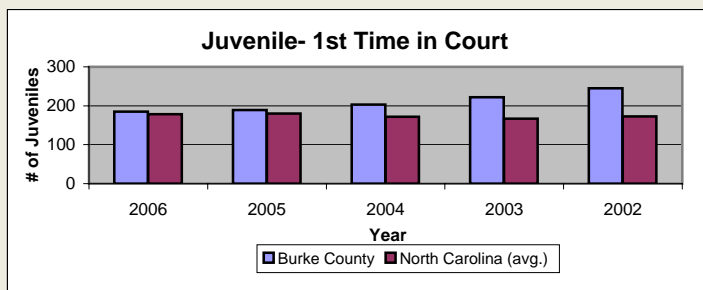

Burke County

Pop. 88,975

Demographics

Tax & Finance

Justice & Public Safety

Agriculture

Present Use Property

Percent Farmland

Average Age of Farmers

Number of Farms

Total Crop & Livestock Value

Education

Health & Human Services

Health & Human Services

Environment