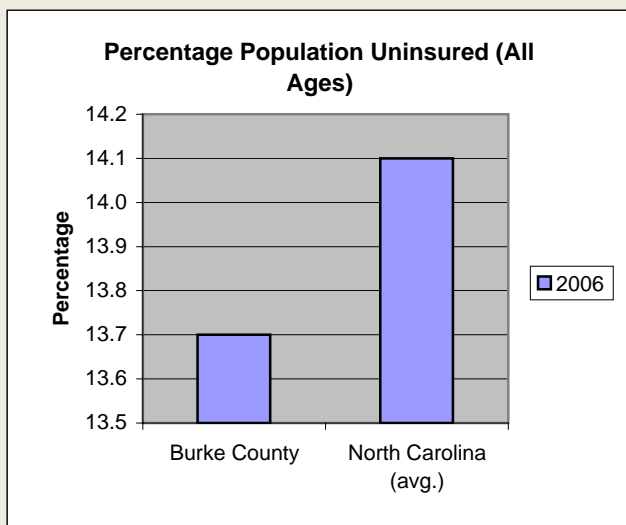

Burke County

Pop. 88,975

Demographics

Tax & Finance

Justice & Public Safety

Agriculture

Present Use Property

Percent Farmland

Average Age of Farmers

Number of Farms

Total Crop & Livestock Value

Education

Health & Human Services

Health & Human Services

Environment