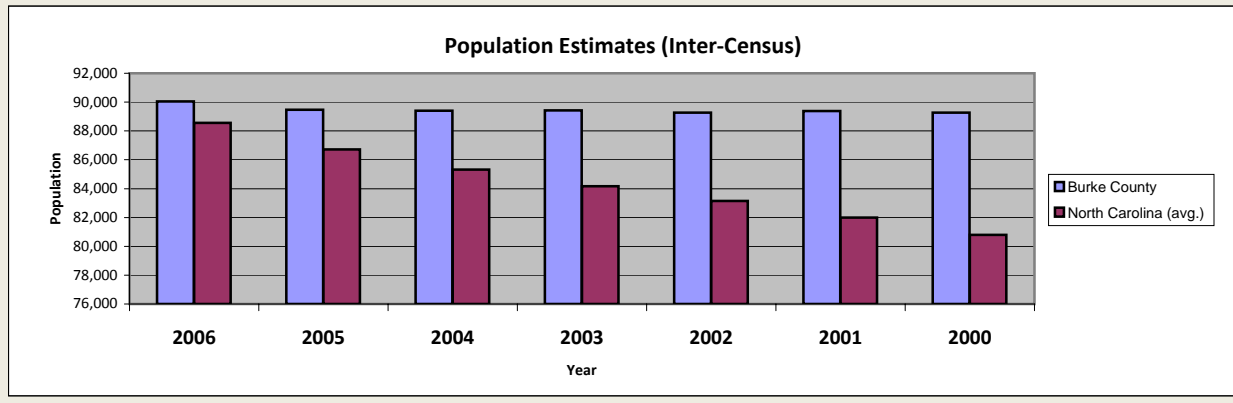

Burke County

Pop. 88,975

Demographics

Tax & Finance

Justice & Public Safety

Agriculture

Present Use Property

Percent Farmland

Average Age of Farmers

Number of Farms

Total Crop & Livestock Value

Education

Health & Human Services

Health & Human Services

Environment