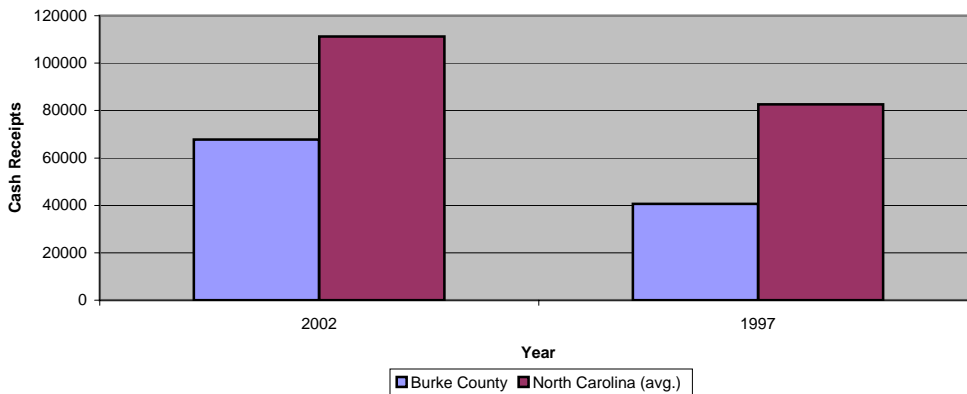

Total Crop & Livestock Value