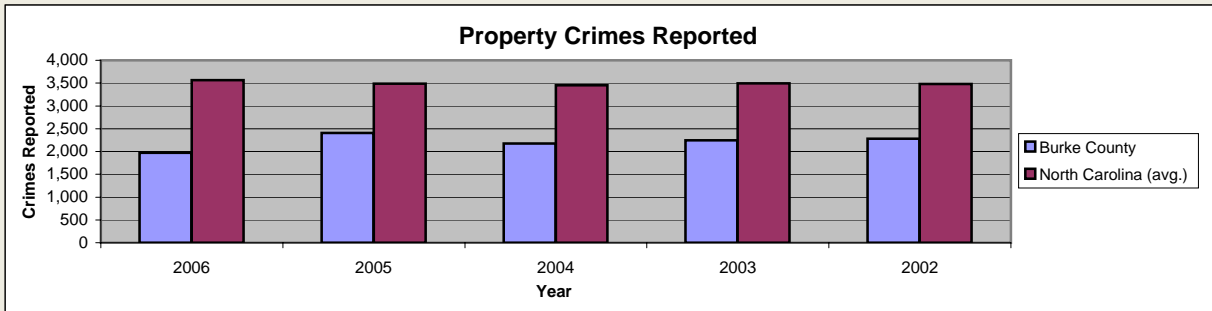

Burke County

Pop. 88,975

Demographics

Tax & Finance

Justice & Public Safety

Agriculture

Present Use Property

Percent Farmland

Average Age of Farmers

Number of Farms

Total Crop & Livestock Value

Education

Health & Human Services

Health & Human Services

Environment