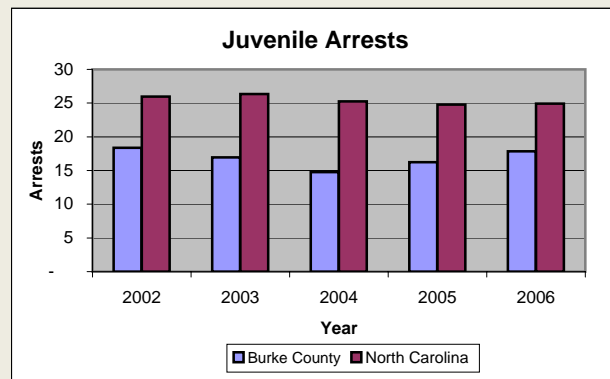

Burke County

Pop. 88,975

Demographics

Tax & Finance

Justice & Public Safety

Agriculture

Present Use Property

Percent Farmland

Average Age of Farmers

Number of Farms

Total Crop & Livestock Value

Education

Health & Human Services

Health & Human Services

Environment