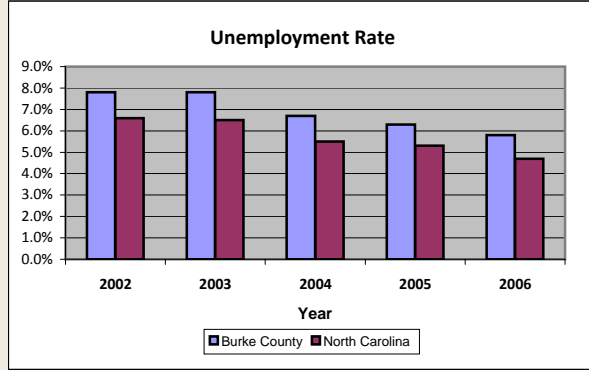

Burke County

Pop. 88,975

Demographics

Tax & Finance

Justice & Public Safety

Agriculture

Present Use Property

Percent Farmland

Average Age of Farmers

Number of Farms

Total Crop & Livestock Value

Education

Health & Human Services

Health & Human Services

Environment