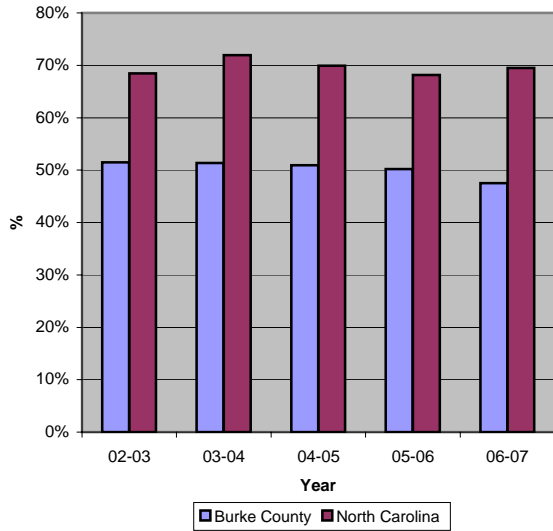

Burke County

Pop. 88,975

Demographics

Tax & Finance

Justice & Public Safety

Agriculture

Present Use Property

Percent Farmland

Average Age of Farmers

Number of Farms

Total Crop & Livestock Value

Education

Health & Human Services

Health & Human Services

Environment