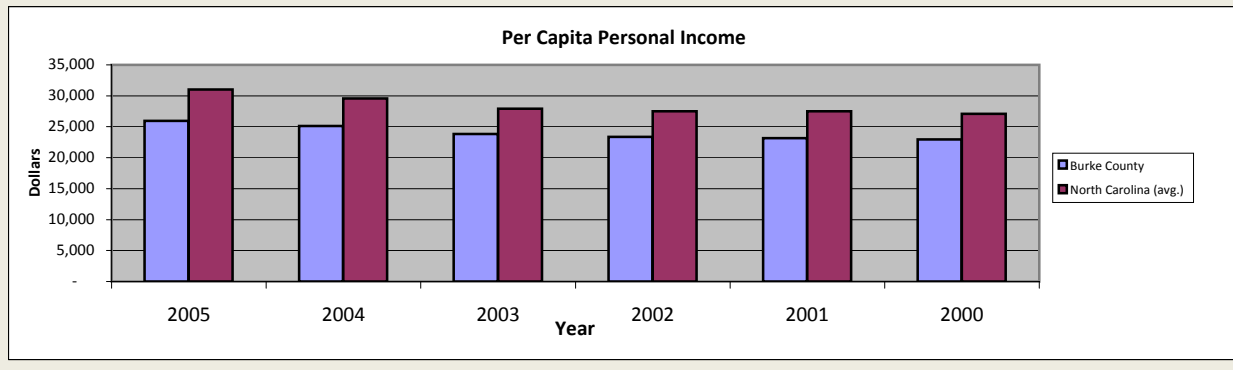

Burke County

Pop. 88,975

Demographics

Tax & Finance

Justice & Public Safety

Agriculture

Present Use Property

Percent Farmland

Average Age of Farmers

Number of Farms

Total Crop & Livestock Value

Education

Health & Human Services

Health & Human Services

Environment