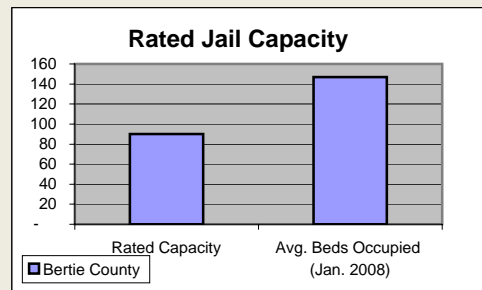

Bertie County

Pop. 18,601

Demographics

Tax & Finance

Justice & Public Safety

Agriculture

Present Use Property

Percent Farmland