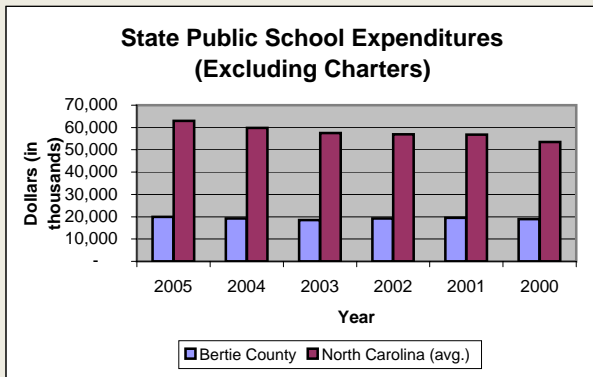

Bertie County

Pop. 18,601

Demographics

Tax & Finance

Justice & Public Safety

Agriculture

Present Use Property

Percent Farmland

Average Age of Farmers

Number of Farms

Total Crop & Livestock Value

Education

Health & Human Services

Health & Human Services

Environment