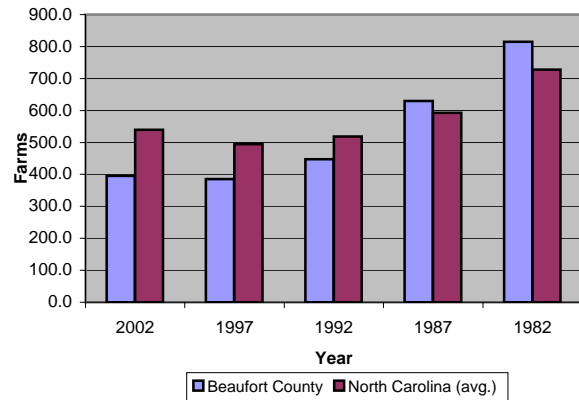

Number of Farms