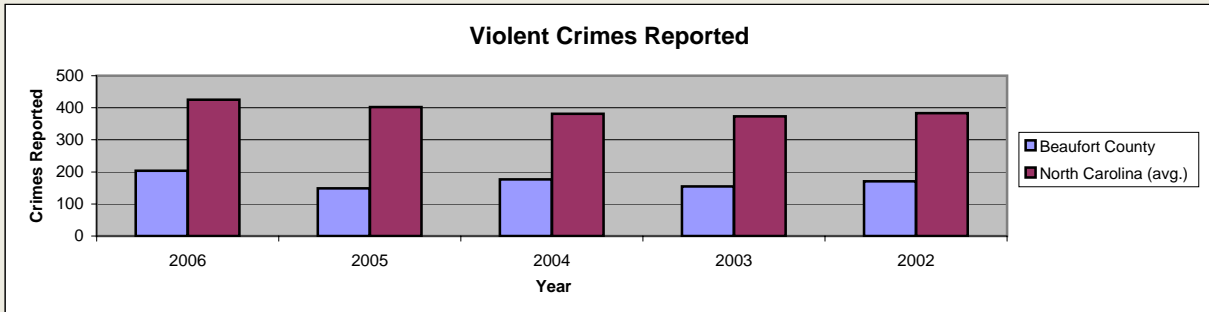

Justice & Public Safety