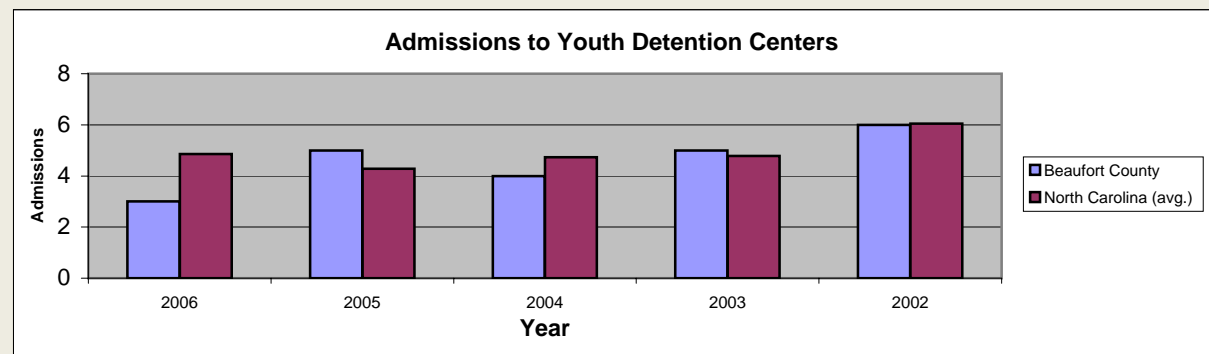

Justice & Public Safety