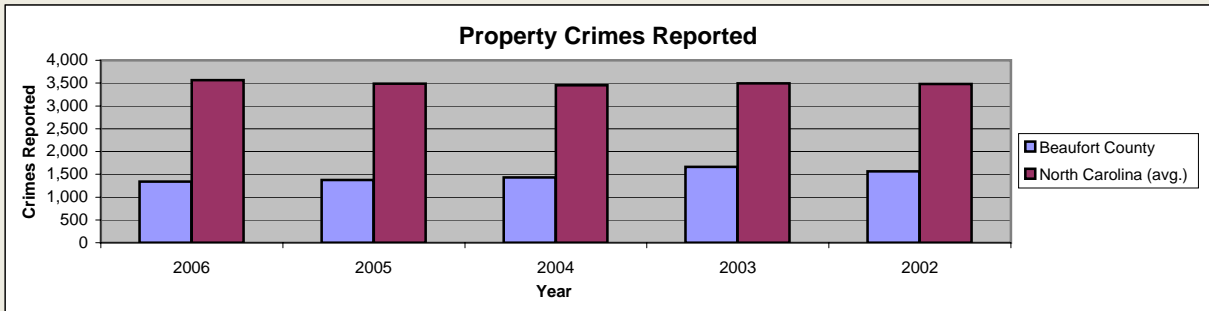

Justice & Public Safety