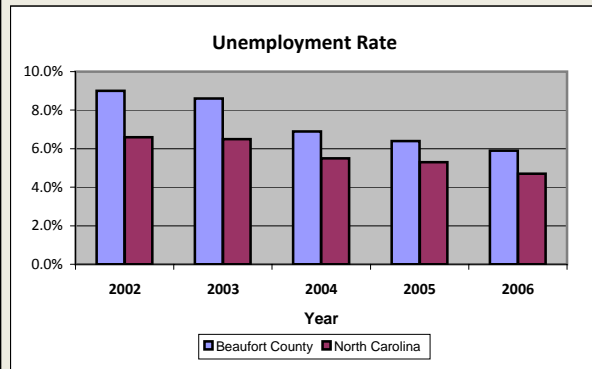

Tax & Finance