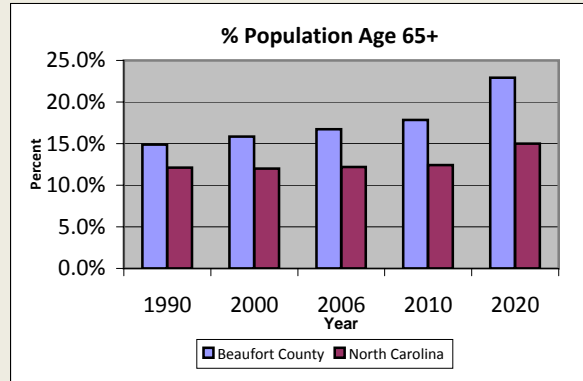

# Beaufort County

Pop. 45,771

## Demographics

### Average Age of Farmers