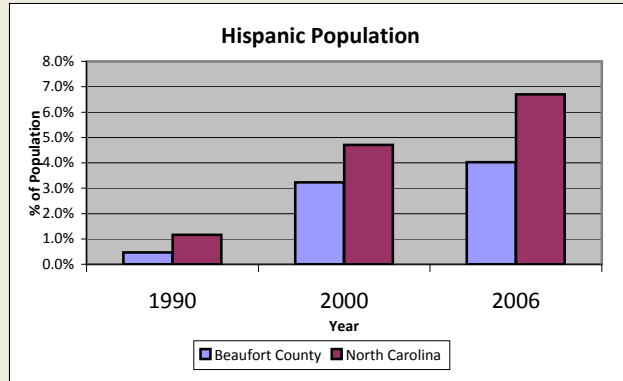

# Beaufort County

Pop. 45,771

## Demographics