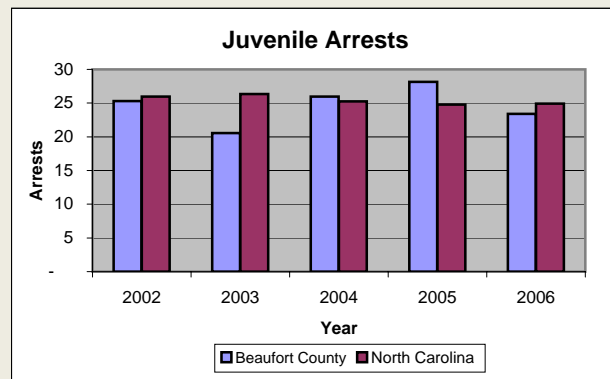

Justice & Public Safety