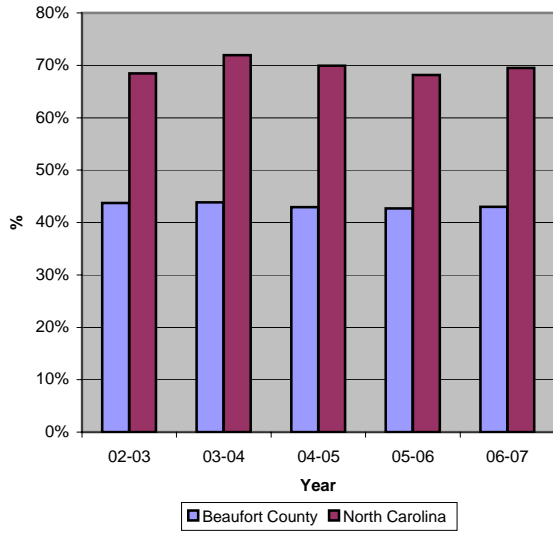

Agriculture

Present Use Property