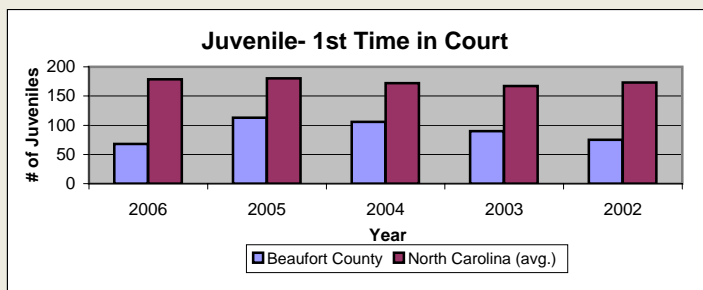

Justice & Public Safety