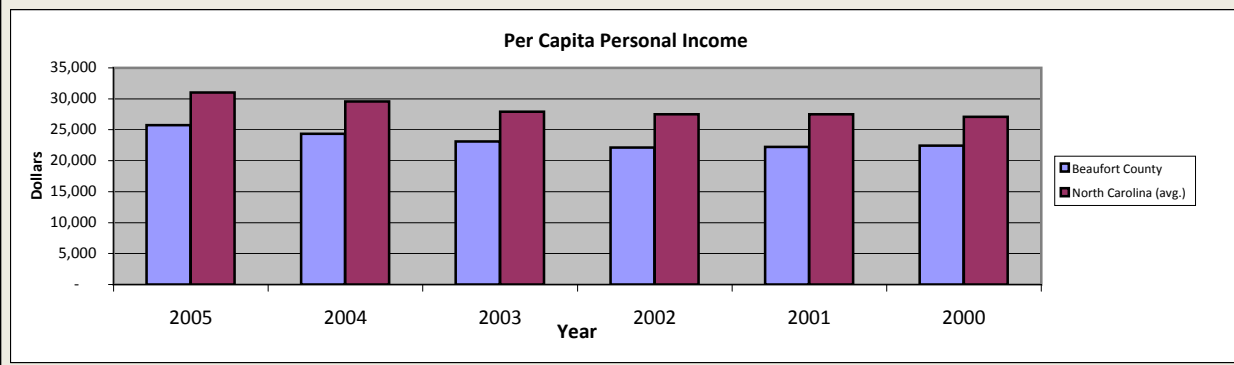

Tax & Finance