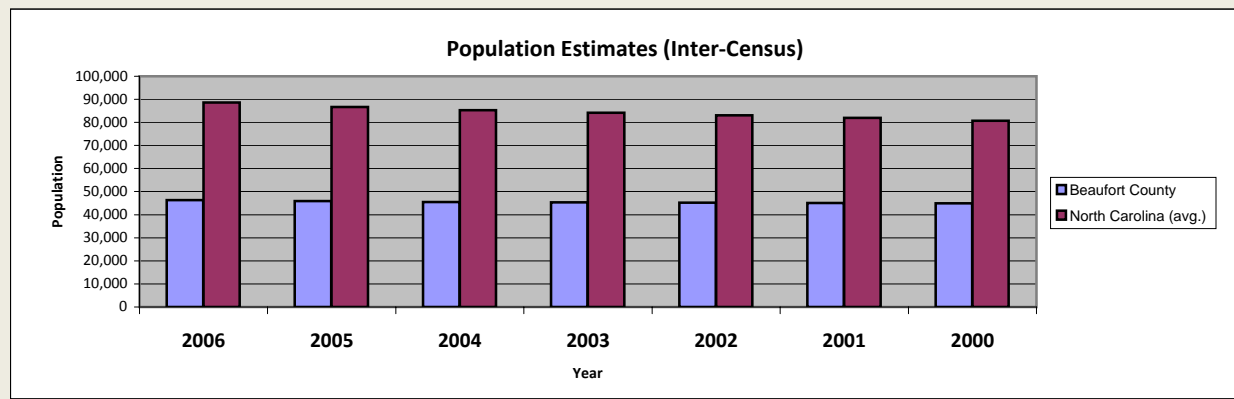

# Beaufort County

Pop. 45,771

## Demographics